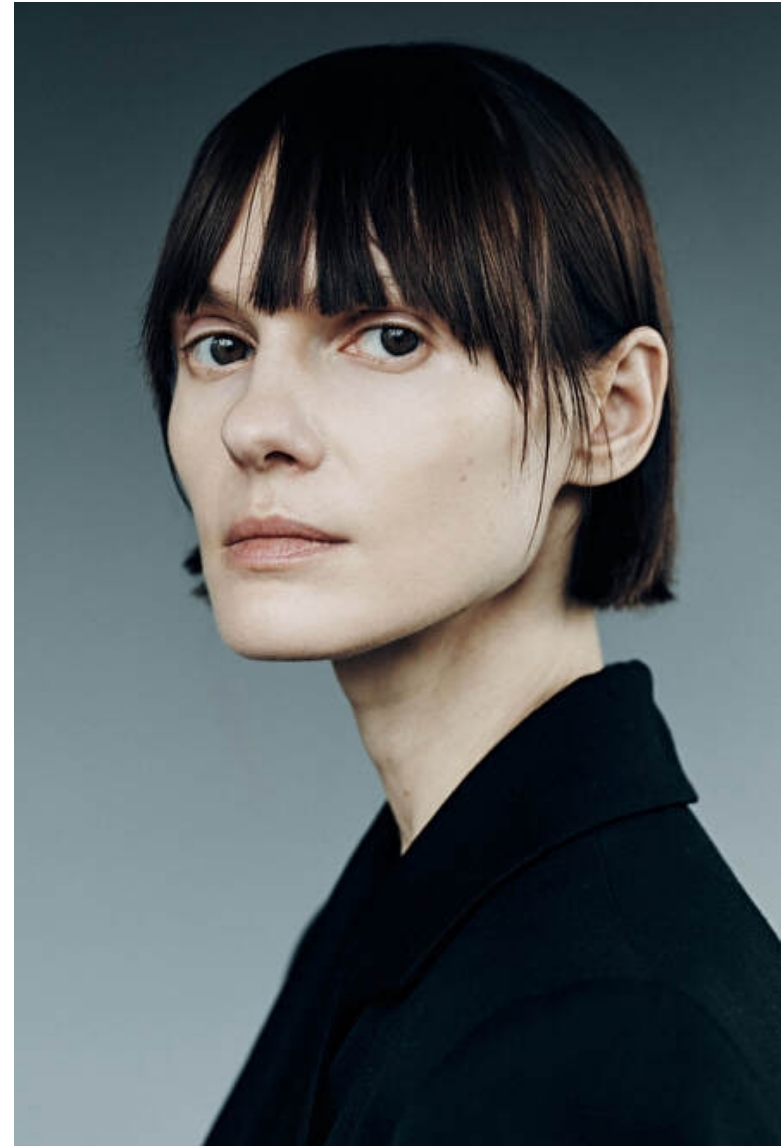

Height 178cm / 5' 10.0"

Size EU/US 32 / 2

Bust 86cm / 34"

Waist 58cm / 23"

Hips 86cm / 34"

Shoes EU/US/UK 40.5 / 9.5 / 7

Eyes Hazel

Hair Brown