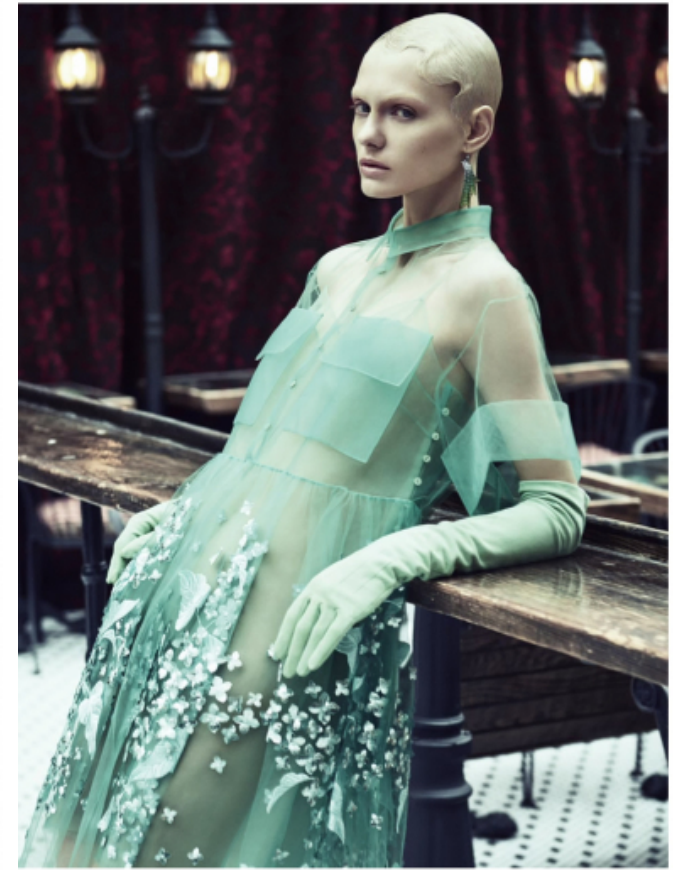

Size EU/US 32 / 2

Bust 86cm / 34"

Waist 58cm / 23"

Hips 86cm / 34"

Shoes EU/US/UK 40.5 / 9.5 / 7

Eyes Hazel

Hair Brown

www MARNI
tag & Earrings LYNN BAN
strich Bus NEW YORK VINTAGE