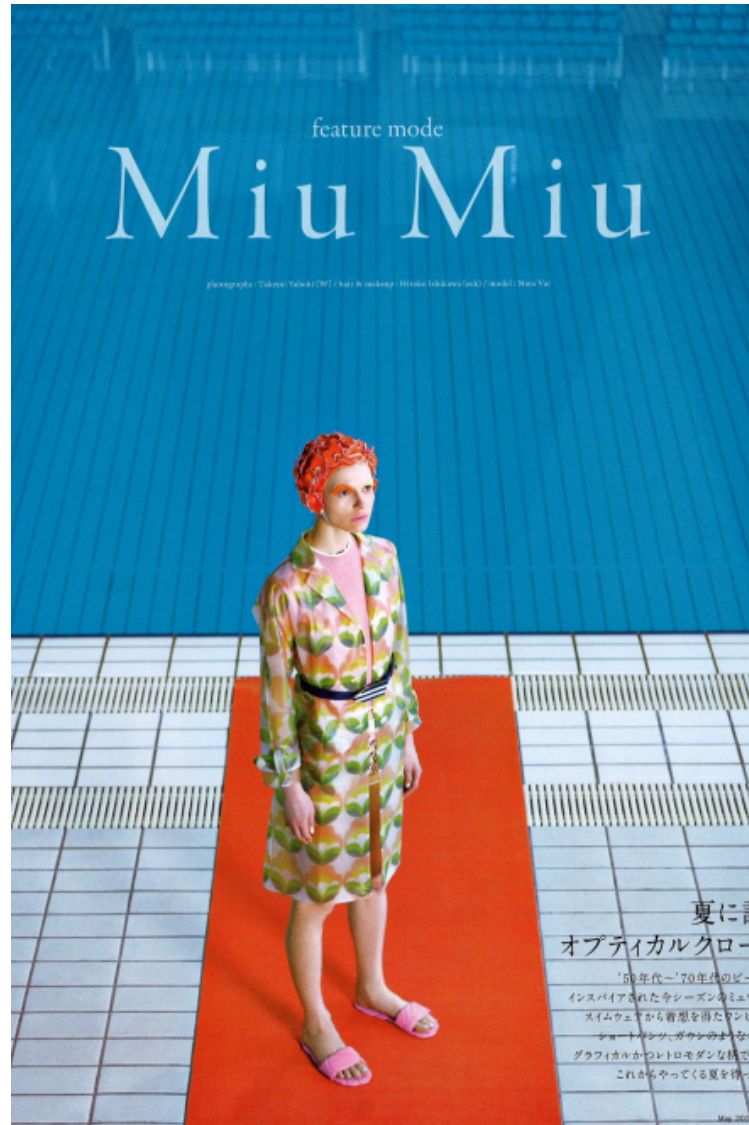

Size EU/US 32 / 2

Bust 86cm / 34"

Waist 58cm / 23"

Hips 86cm / 34"

Shoes EU/US/UK 40.5 / 9.5 / 7

Eyes Hazel

Hair Brown

May 2002