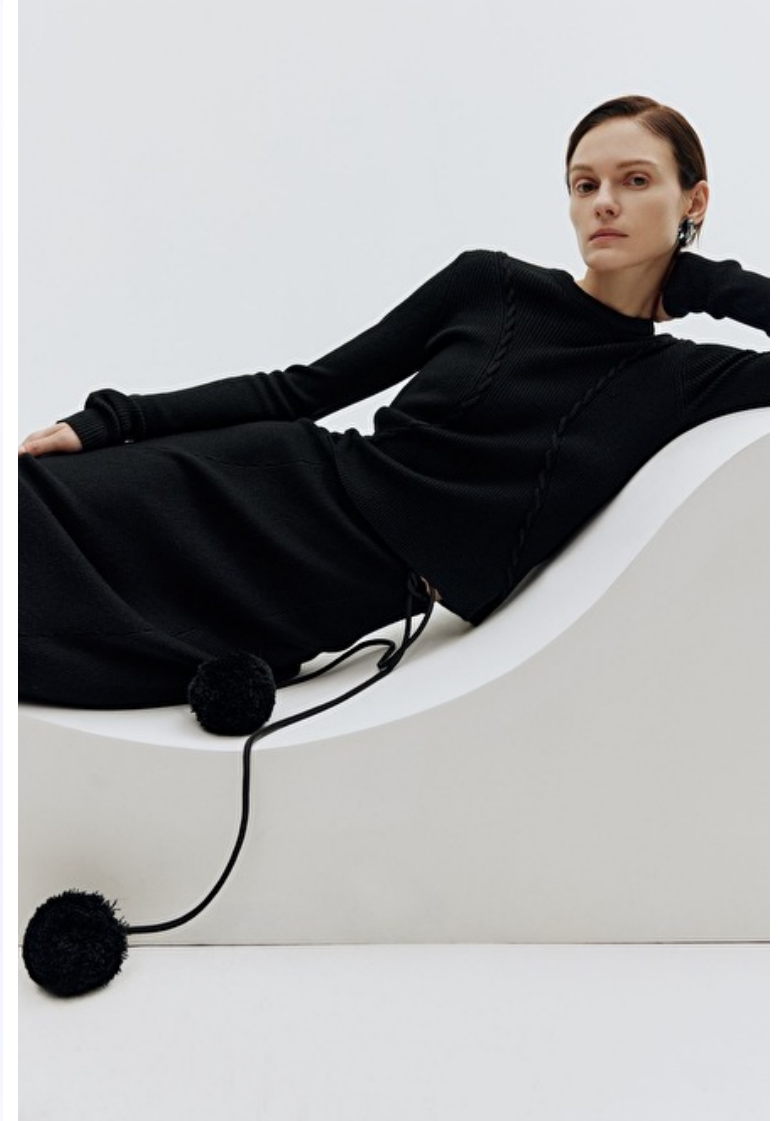

Select

MODEL MANAGEMENT

7250 Melrose Ave Suite 4, Los Angeles, 90046, California, United States

Phone: (213) 454-0991 **Email:** info.losangeles@selectmodel.com **Website:** <https://selectmodel.com/>

Nora Vai

Height 178cm / 5' 10.0"

Size EU/US 32 / 2

Bust 86cm / 34"

Waist 58cm / 23"

Hips 86cm / 34"

Shoes EU/US/UK 40.5 / 9.5 / 7

Eyes Hazel

Hair Brown