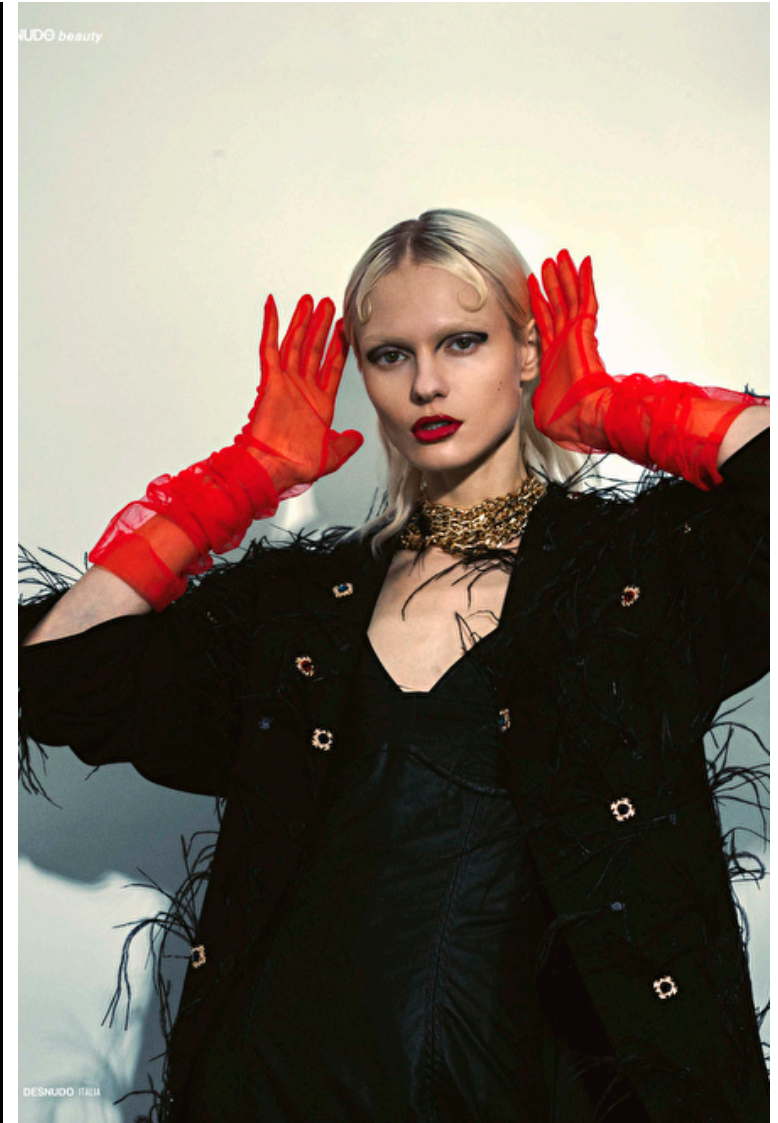

Height 178cm / 5' 10.0"

Size EU/US 32 / 2

Bust 86cm / 34"

Waist 58cm / 23"

Hips 86cm / 34"

Shoes EU/US/UK 40.5 / 9.5 / 7

Eyes Hazel

Hair Brown