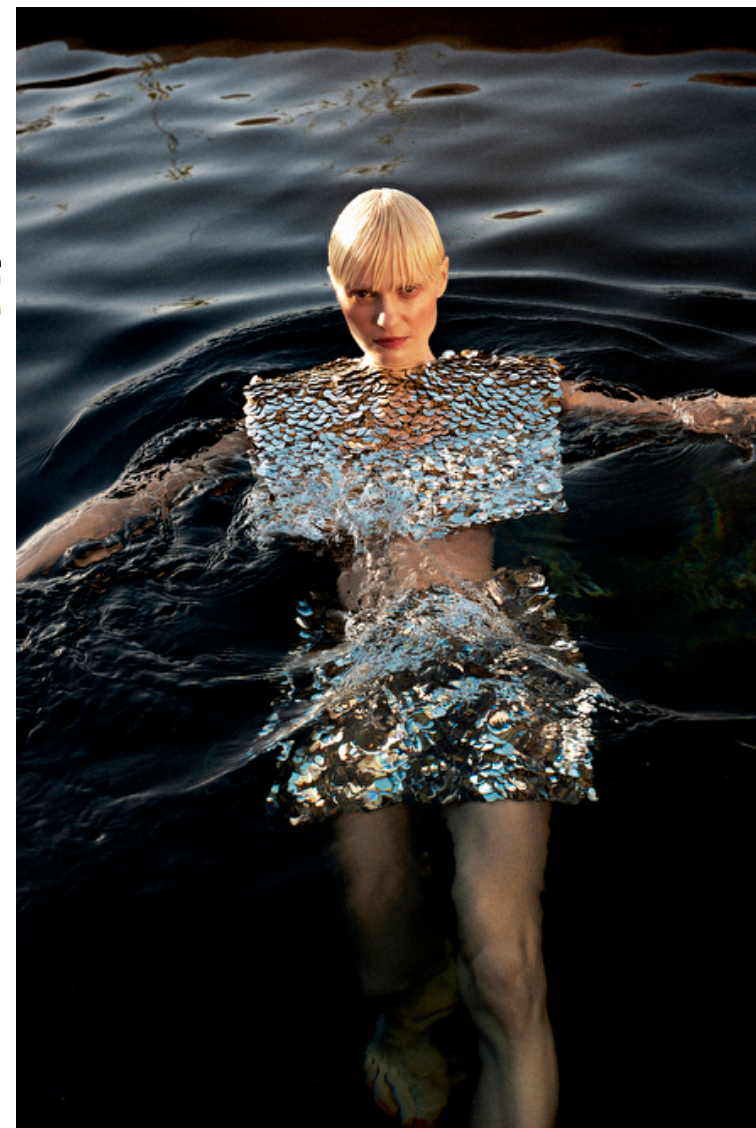

Size EU/US 32 / 2

Bust 86cm / 34"

Waist 58cm / 23"

Hips 86cm / 34"

Shoes EU/US/UK 40.5 / 9.5 / 7

Eyes Hazel

Hair Brown

Select