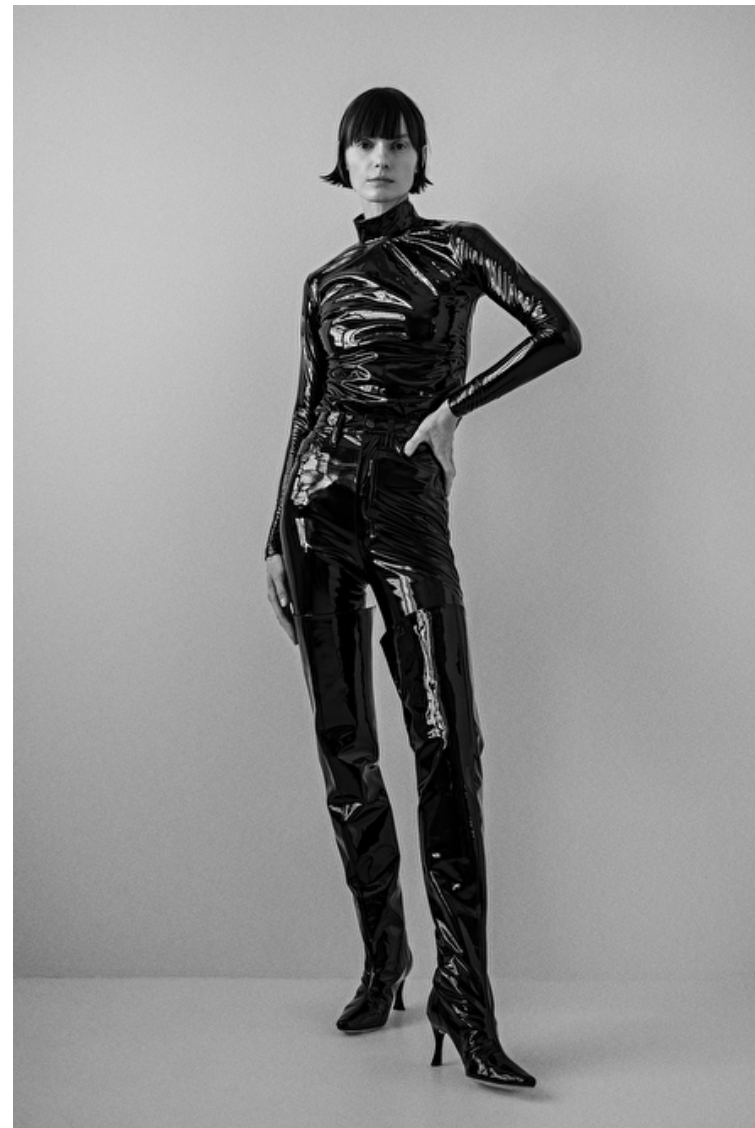

Select

MODEL MANAGEMENT

8255 Beverly Blvd suite 217, Los Angeles, 90048, California, United States

Phone: (213) 454-0991 Email: info.losangeles@selectmodel.com Website: <https://selectmodel.com/>

Nora Vai

Height 178cm / 5' 10.0"

Size EU/US 32 / 2

Bust 86cm / 34"

Waist 58cm / 23"

Hips 86cm / 34"

Shoes EU/US/UK 40.5 / 9.5 / 7

Eyes Hazel

Hair Brown