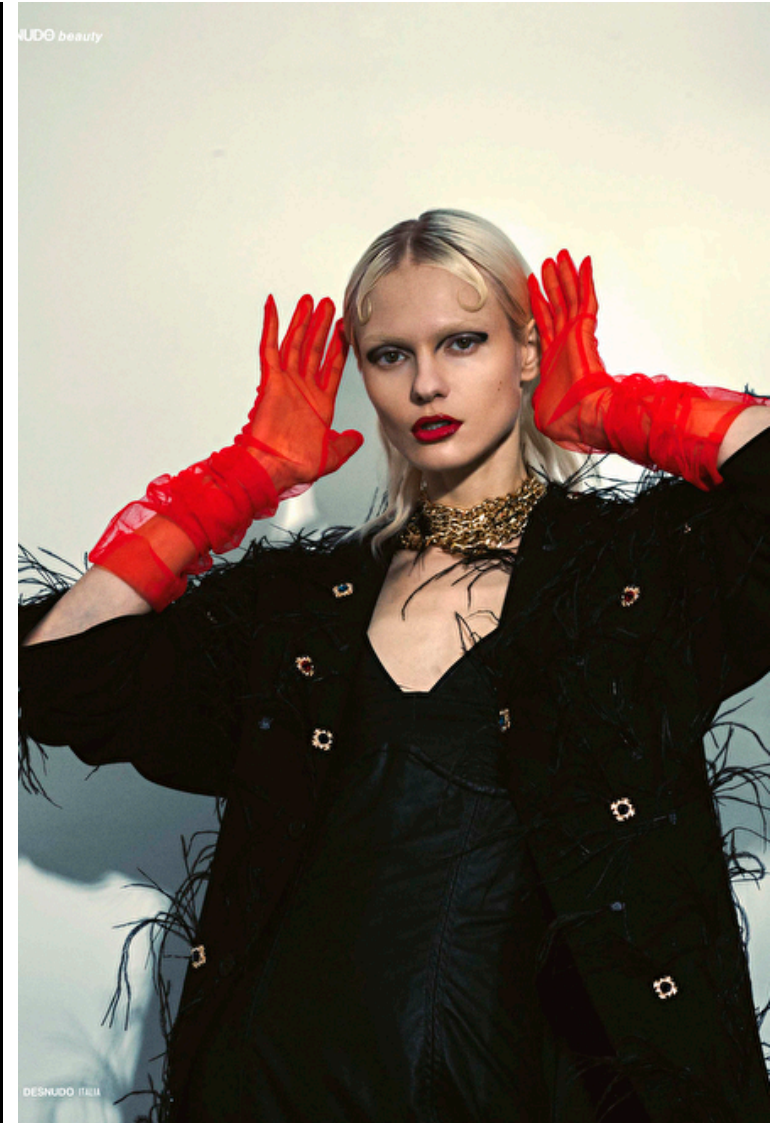

Height 178cm / 5' 10.0"

Size EU/US 32 / 2

Bust 86cm / 34"

Waist 58cm / 23"

Hips 86cm / 34"

Shoes EU/US/UK 40.5 / 9.5 / 7

Eyes Hazel

Hair Brown