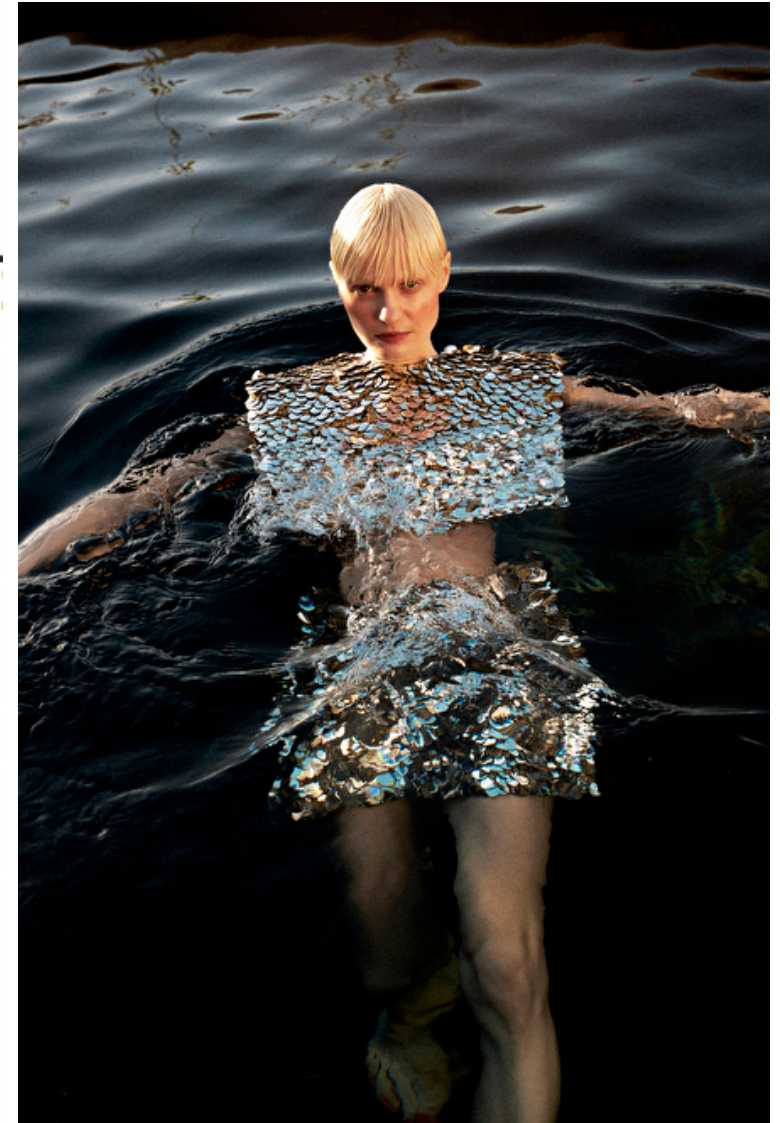

Size EU/US 32 / 2

Bust 86cm / 34"

Waist 58cm / 23"

Hips 86cm / 34"

Shoes EU/US/UK 40.5 / 9.5 / 7

Eyes Hazel

Hair Brown

Select