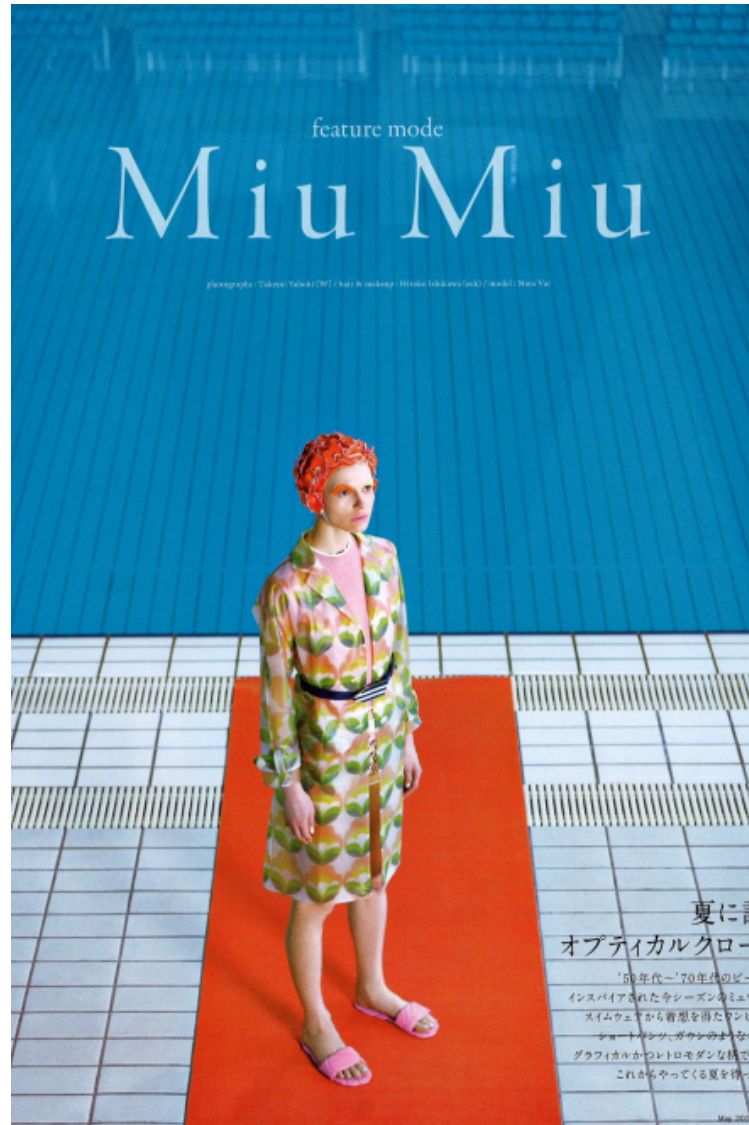

Size EU/US 32 / 2

Bust 86cm / 34"

Waist 58cm / 23"

Hips 86cm / 34"

Shoes EU/US/UK 40.5 / 9.5 / 7

Eyes Hazel

Hair Brown

May 2022