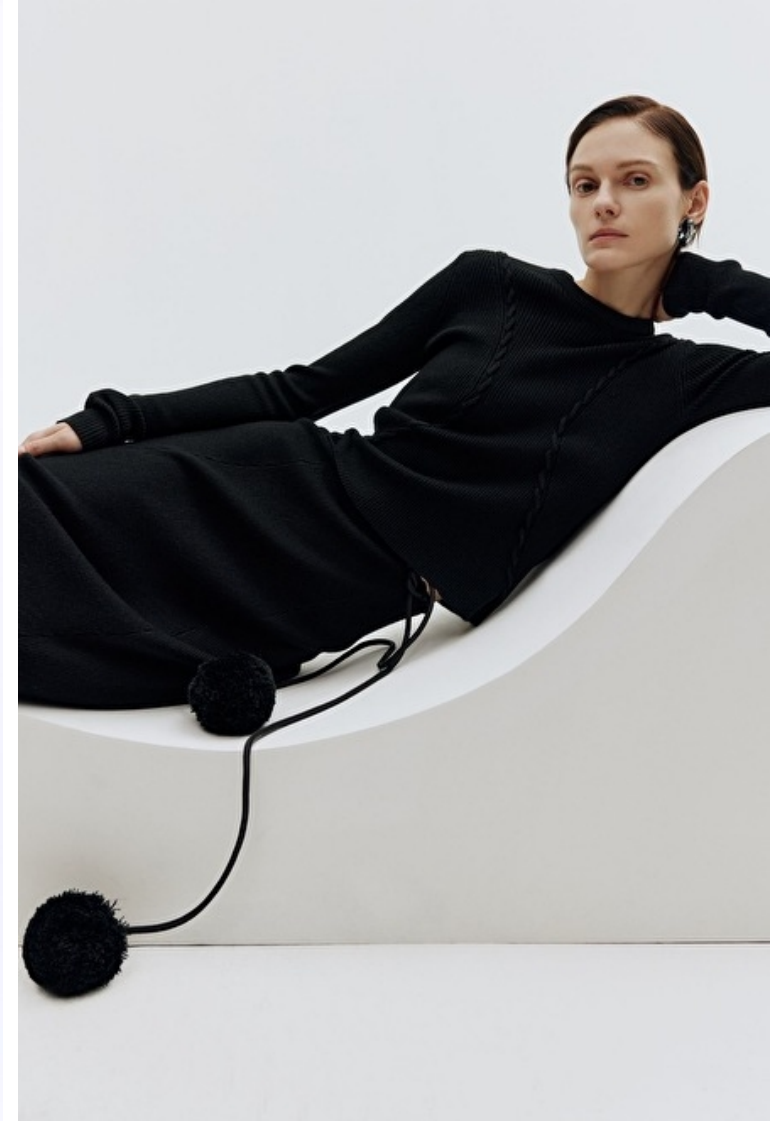

Select

MODEL MANAGEMENT

8255 Beverly Blvd suite 217, Los Angeles, 90048, California, United States

Phone: (213) 454-0991 **Email:** info.losangeles@selectmodel.com **Website:** <https://selectmodel.com/>

Nora Vai

Height 178cm / 5' 10.0"

Size EU/US 32 / 2

Bust 86cm / 34"

Waist 58cm / 23"

Hips 86cm / 34"

Shoes EU/US/UK 40.5 / 9.5 / 7

Eyes Hazel

Hair Brown