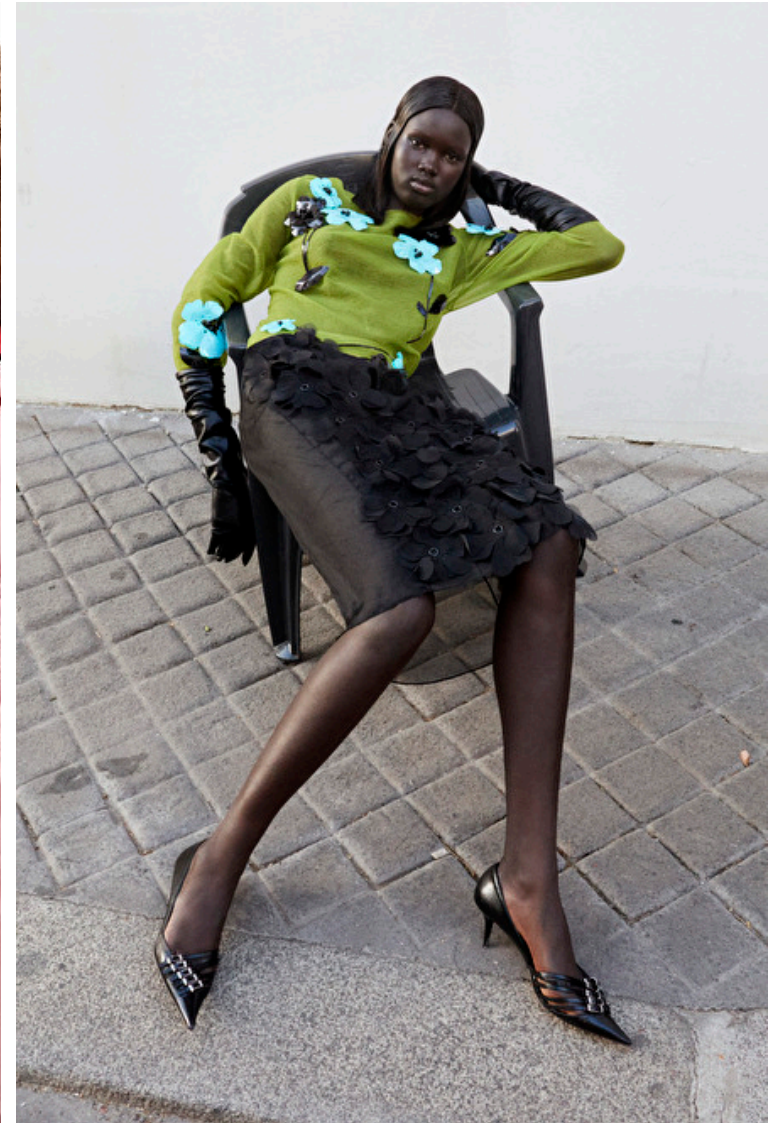

Nyakong Chan

Height 180cm / 5' 11.0"

Bust 76cm / 30"

Waist 56cm / 22"

Hips 86cm / 34"

Shoes EU/US/UK 40.5 / 9.5 / 7

Eyes Dark brown

Hair Black