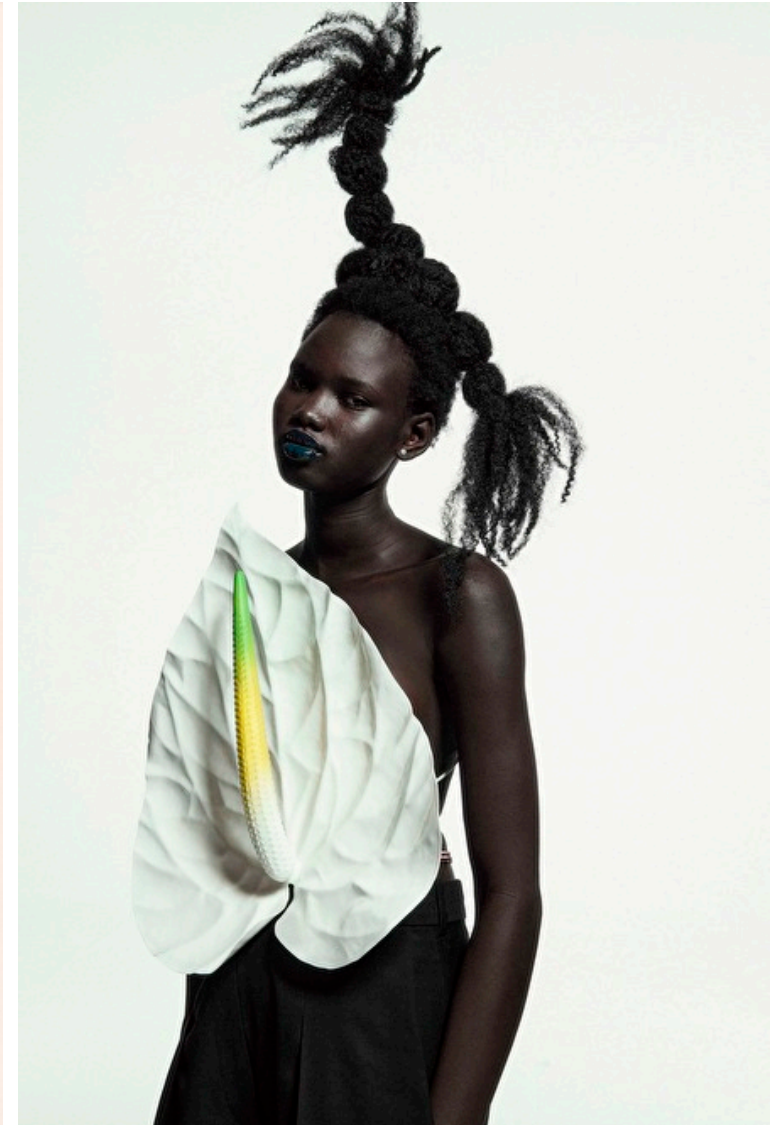

Nyakong Chan

Height 180cm / 5' 11.0"

Bust 76cm / 30"

Waist 56cm / 22"

Hips 86cm / 34"

Shoes EU/US/UK 40.5 / 9.5 / 7

Eyes Dark brown

Hair Black