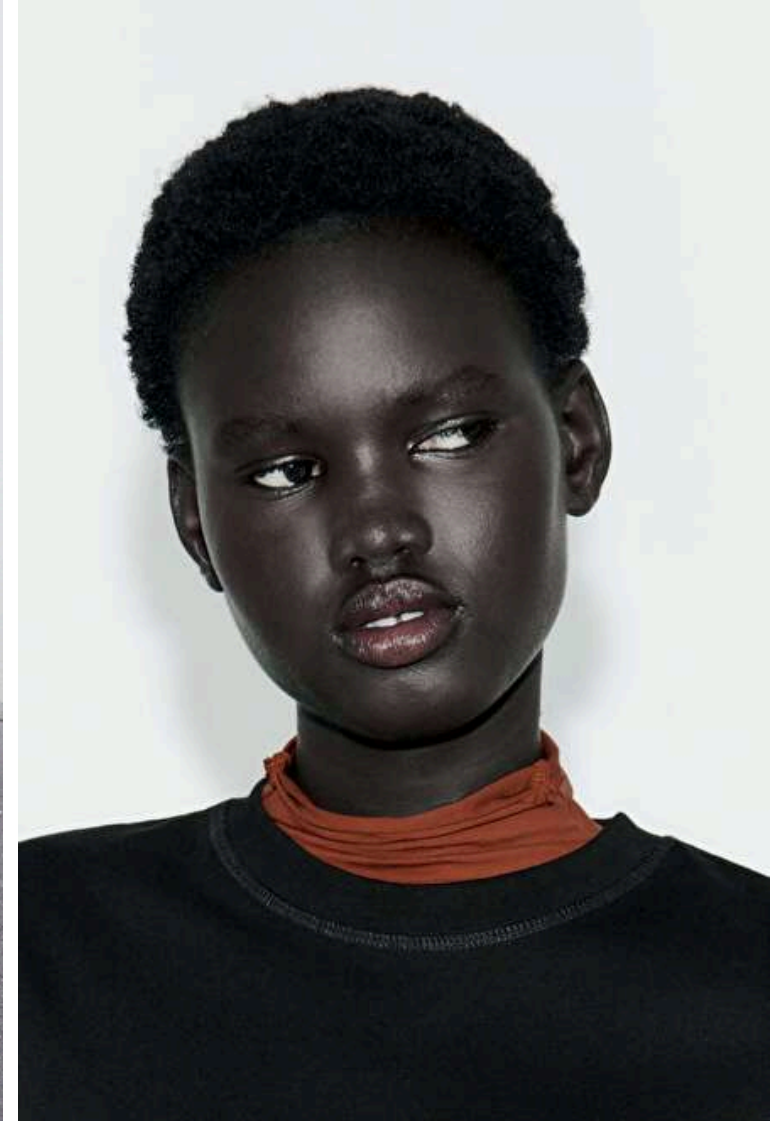

## NYAKONG CHAN

Height 180cm / 5' 11.0"

Bust 82cm / 32.5"

Waist 57cm / 22.5"

Hips 88cm / 34.5"

Shoes EU/US/UK 40.5 / 9.5 / 7

Eyes Dark brown

Hair Black