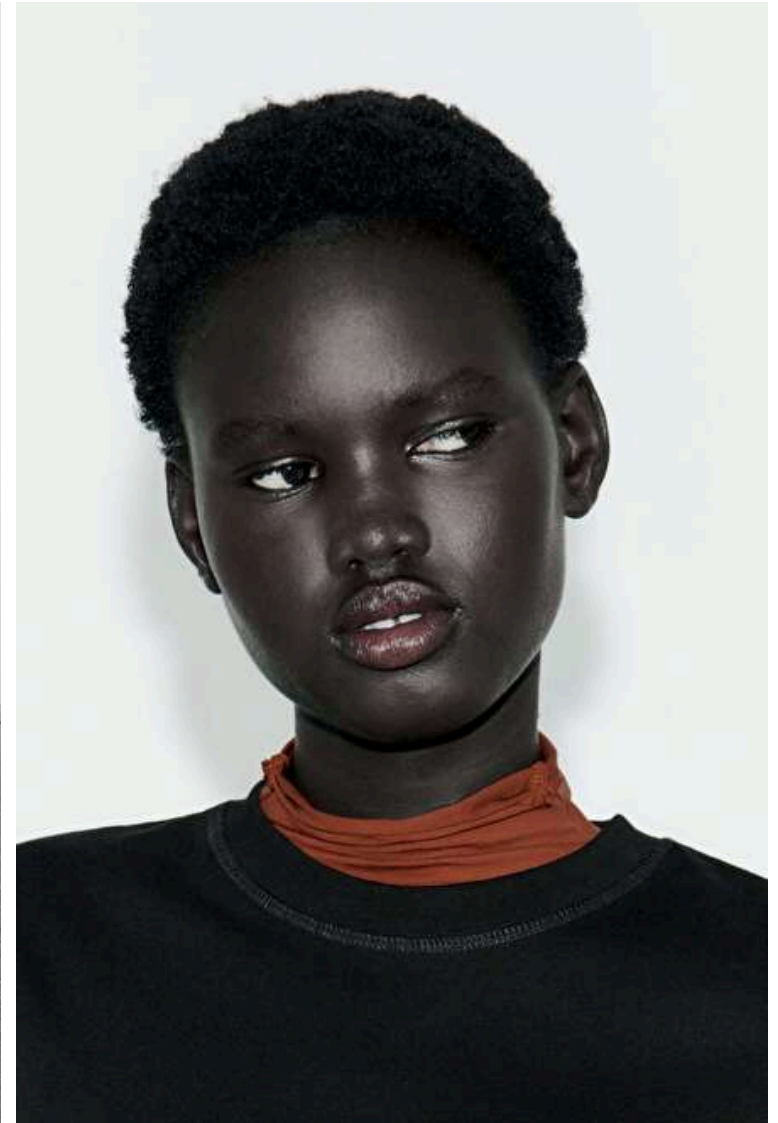

Height 180cm / 5' 11.0"

Bust 76cm / 30"

Waist 56cm / 22"

Hips 86cm / 34"

Shoes EU/US/UK 40.5 / 9.5 / 7

Eyes Dark brown

Hair Black

Select