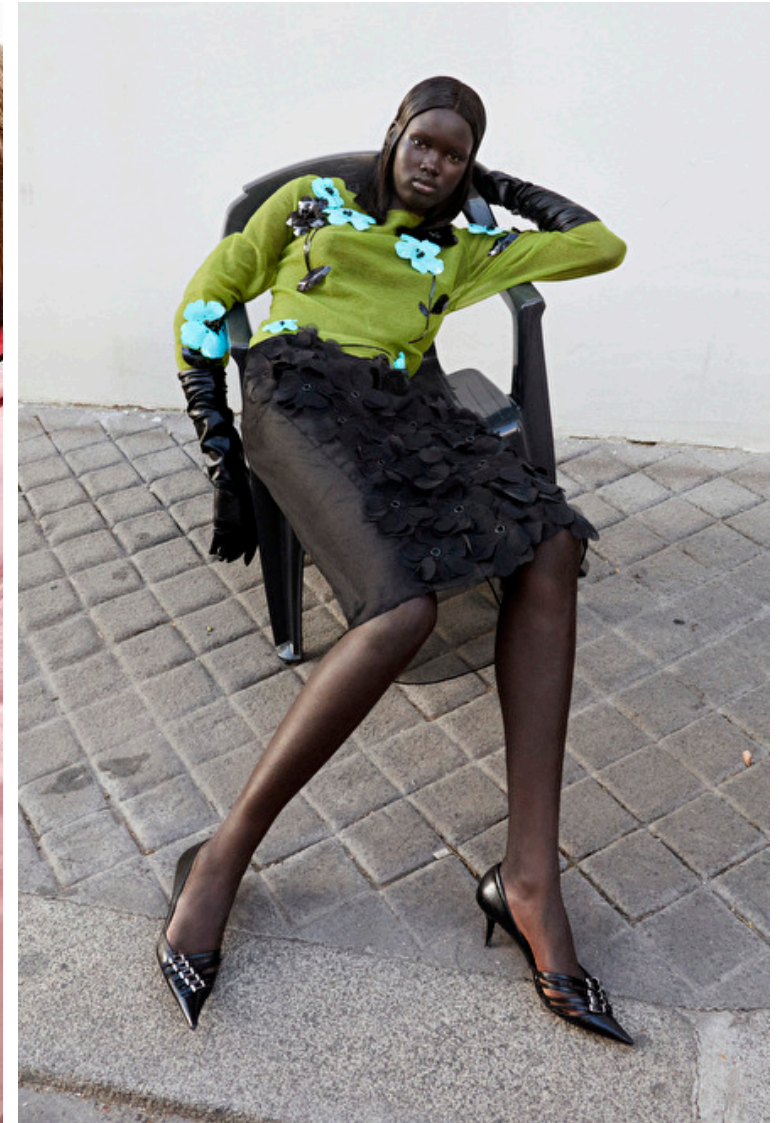

## NYAKONG CHAN

Height 180cm / 5' 11.0"

Bust 82cm / 32.5"

Waist 57cm / 22.5"

Hips 88cm / 34.5"

Shoes EU/US/UK 40.5 / 9.5 / 7

Eyes Dark brown

Hair Black