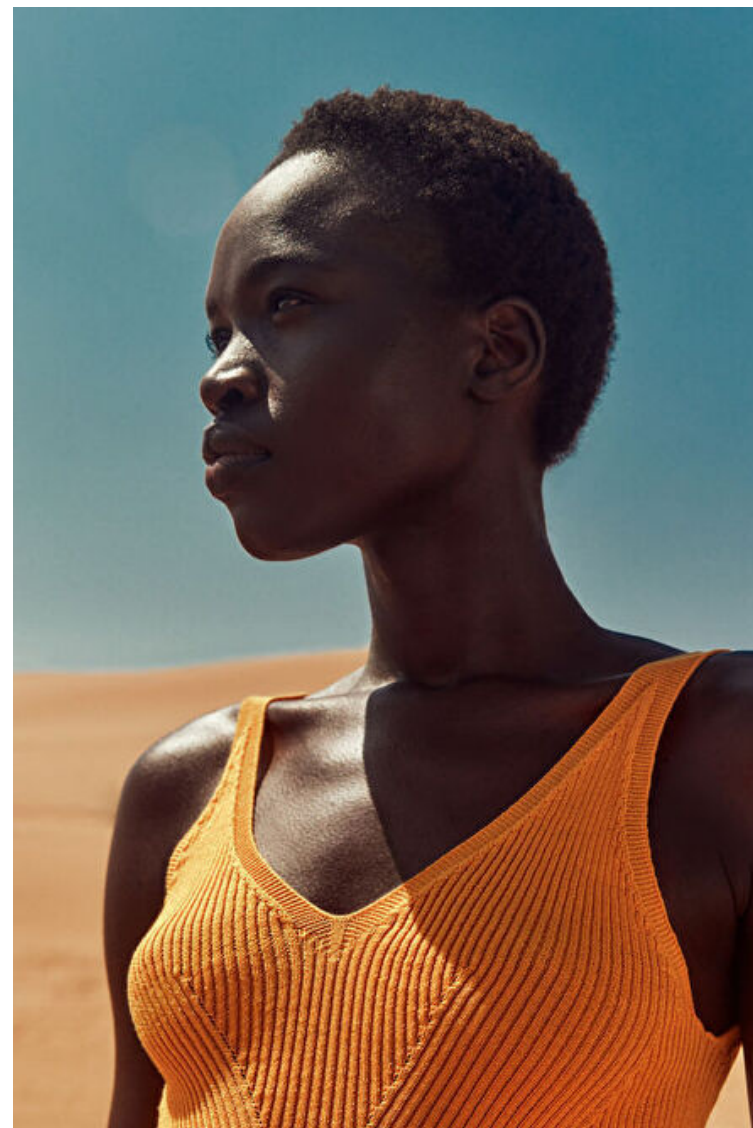

Height 175cm / 5' 9.0"

Bust 78cm / 30.5"

Waist 57cm / 22.5"

Hips 89cm / 35"

Shoes EU/US/UK 38 / 7.5 / 5

Eyes Brown

Hair Brown

Select