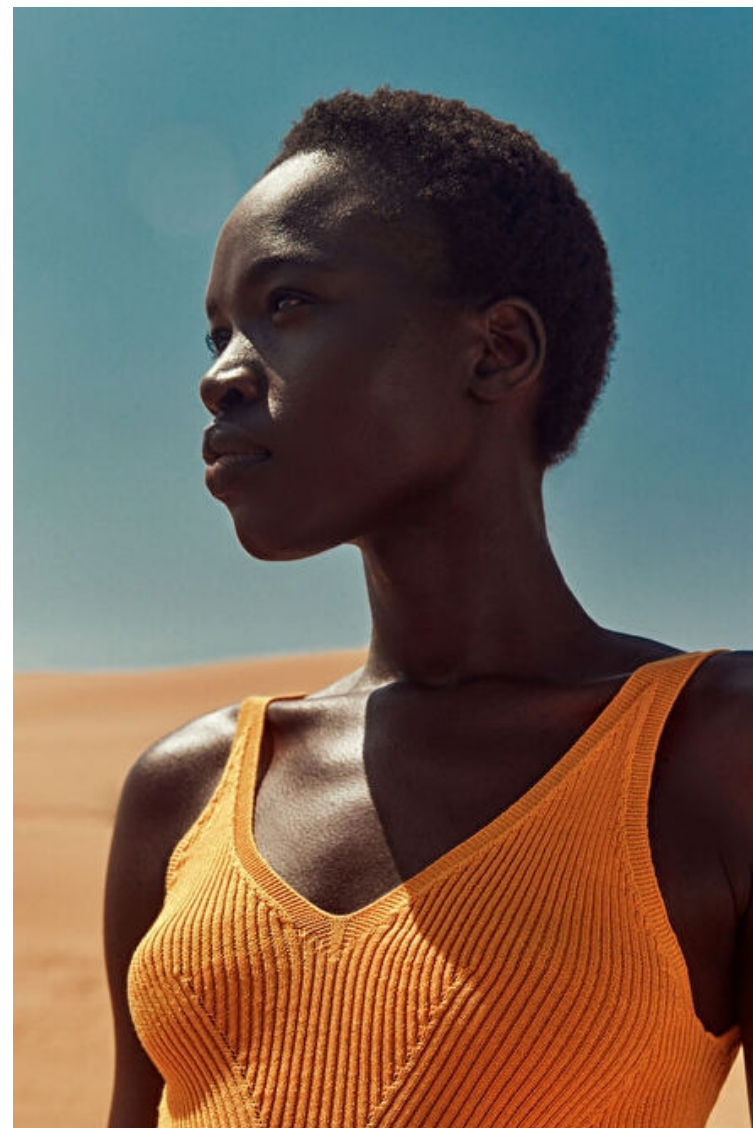

Height 175cm / 5' 9.0"

Bust 78cm / 30.5"

Waist 57cm / 22.5"

Hips 87cm / 34.5"

Shoes EU/US/UK 38 / 7.5 / 5

Eyes Brown

Hair Brown

Select