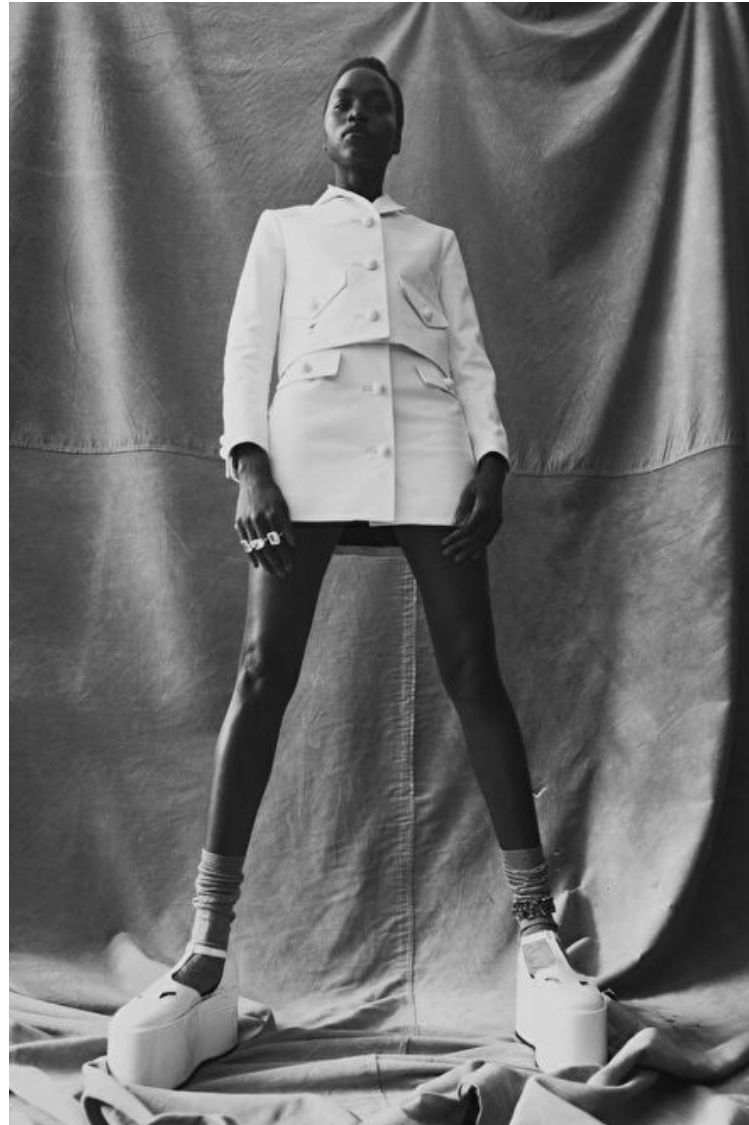

Bust 78cm / 30.5"

Waist 57cm / 22.5"

Hips 87cm / 34.5"

Shoes EU/US/UK 38 / 7.5 / 5

Eyes Brown

Hair Brown

Nyawargak

Height 175cm / 5' 9.0"