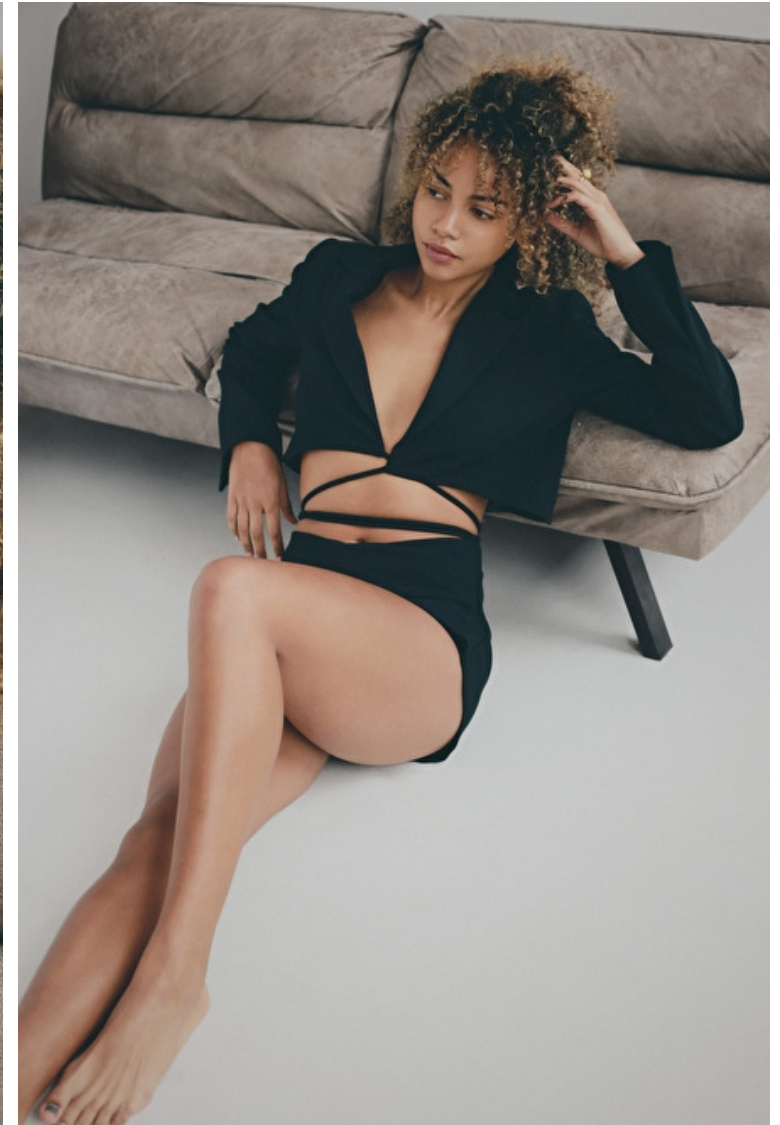

Select

MODEL MANAGEMENT

8255 Beverly Blvd suite 217, Los Angeles, 90048, California, United States

Phone: (213) 454-0991 Email: info.losangeles@selectmodel.com Website: <https://selectmodel.com/>

Ocean

Height 175cm / 5' 9.0"

Bust 86cm / 34"

Waist 66cm / 26"

Hips 91cm / 36"

Shoes EU/US/UK 39 / 8 / 6

Eyes Brown

Hair Blond