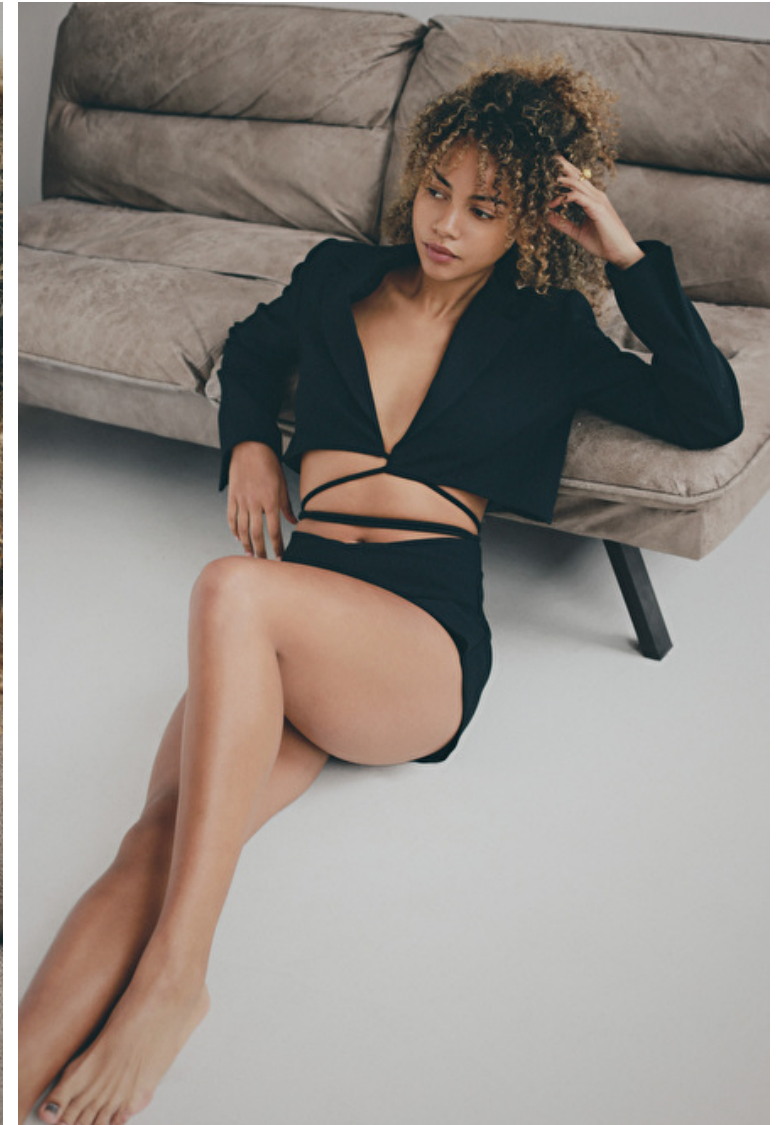

Select

MODEL MANAGEMENT

7250 Melrose Ave Suite 4, Los Angeles, 90046, California, United States

Phone: (213) 454-0991 Email: info.losangeles@selectmodel.com Website: <https://selectmodel.com/>

Ocean

Height 175cm / 5' 9.0"

Bust 86cm / 34"

Waist 66cm / 26"

Hips 91cm / 36"

Shoes EU/US/UK 39 / 8 / 6

Eyes Brown

Hair Blond