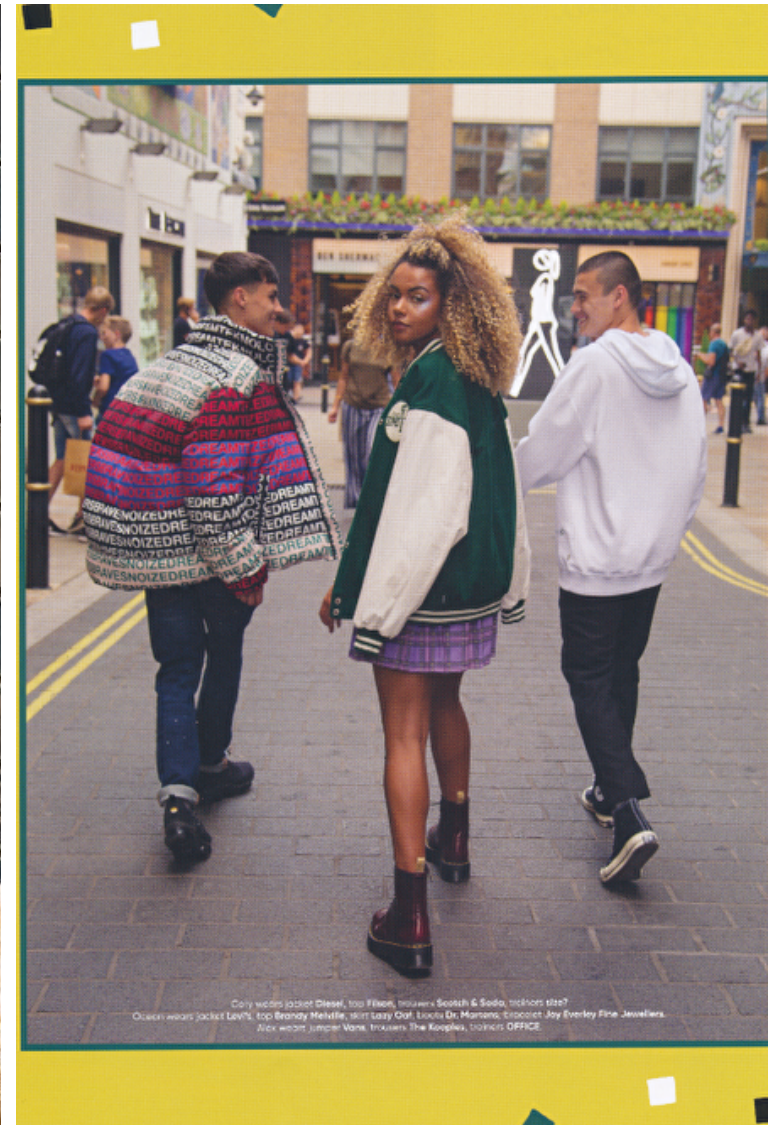

Select

MODEL MANAGEMENT

8255 Beverly Blvd suite 217, Los Angeles, 90048, California, United States

Phone: (213) 454-0991 Email: info.losangeles@selectmodel.com Website: <https://selectmodel.com/>

Ocean

Height 175cm / 5' 9.0"

Bust 86cm / 34"

Waist 66cm / 26"

Hips 91cm / 36"

Shoes EU/US/UK 39 / 8 / 6

Eyes Brown

Hair Blond