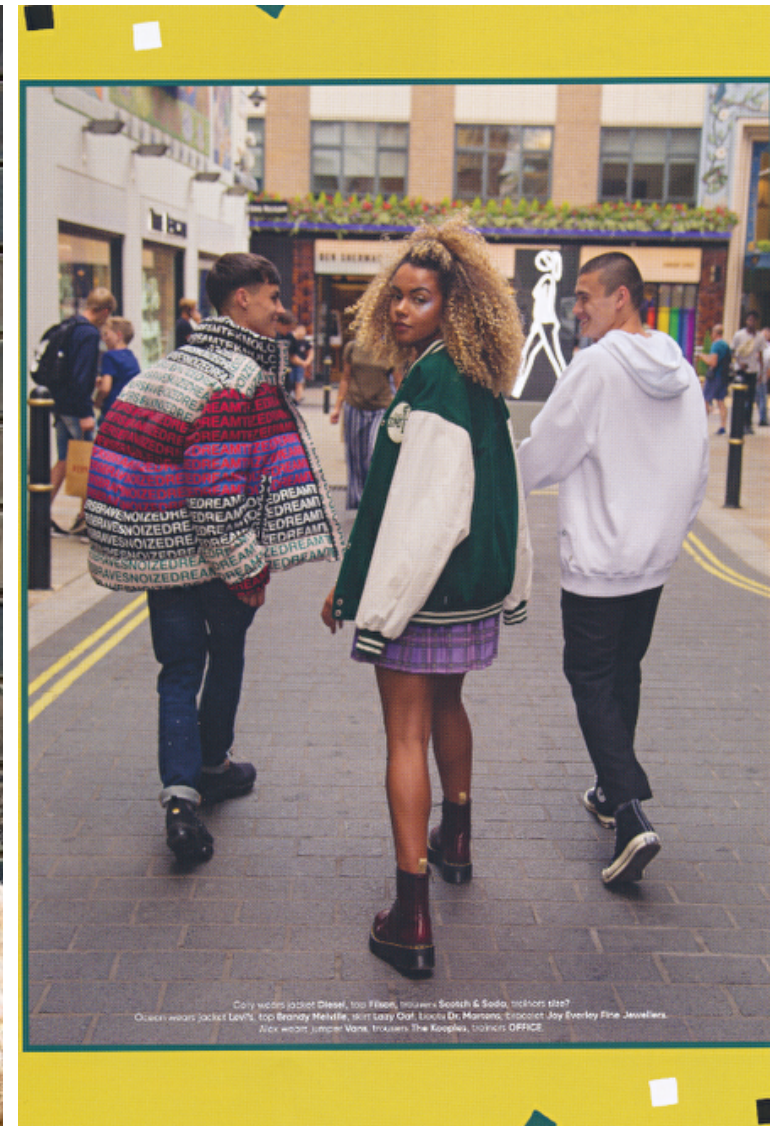

Select

MODEL MANAGEMENT

7250 Melrose Ave Suite 4, Los Angeles, 90046, California, United States
Phone: (213) 454-0991 Email: info.losangeles@selectmodel.com Website: <https://selectmodel.com/>

Ocean

Height 175cm / 5' 9.0"

Bust 86cm / 34"

Waist 66cm / 26"

Hips 91cm / 36"

Shoes EU/US/UK 39 / 8 / 6

Eyes Brown

Hair Blond