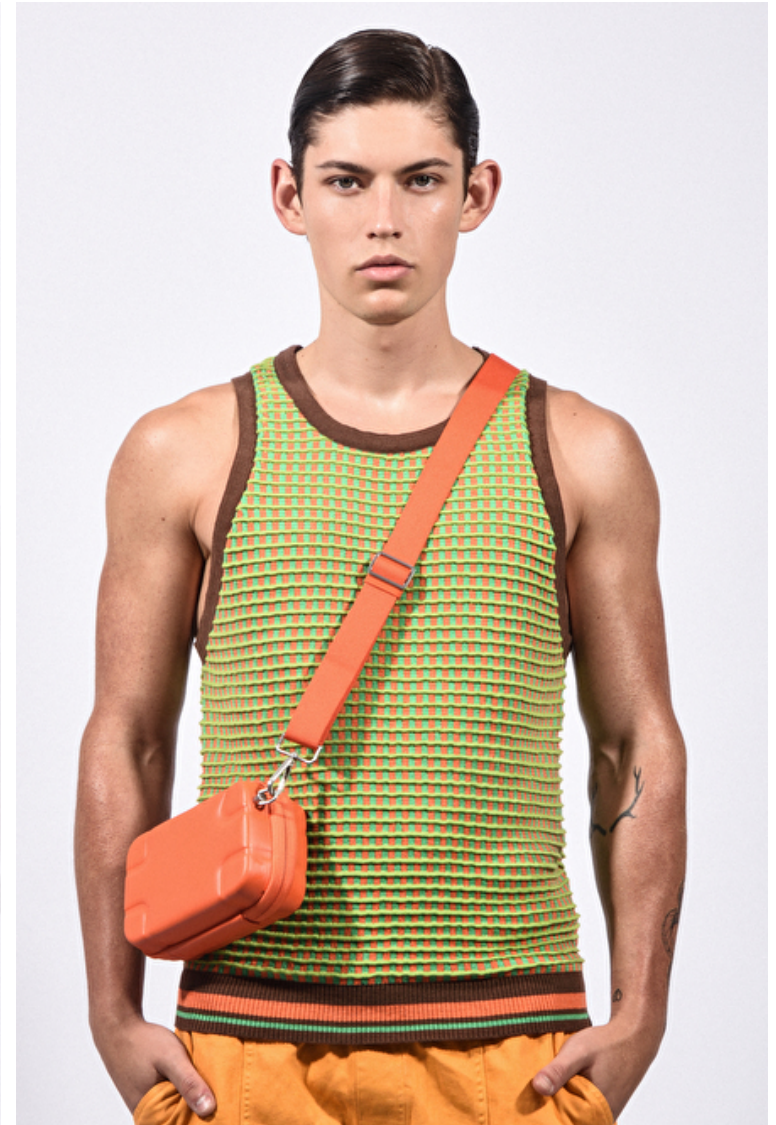

Select

MODEL MANAGEMENT

7250 Melrose Ave Suite 4, Los Angeles, 90046, California, United States

Phone: (213) 454-0991 Email: info.losangeles@selectmodel.com Website: <https://selectmodel.com/>

Oliver Intriago

Height 188cm / 6' 2.0"

Chest 91cm / 36"

Waist 79cm / 31"

Shoes EU/US/UK 44.5 / 11.5 /
10

Eyes Blue

Hair Brown

Inseam 81cm / 32"

Neck 38cm / 15"

Sleeve 81cm / 32"

Suit size 50cm / 40"

Suit cut Regular