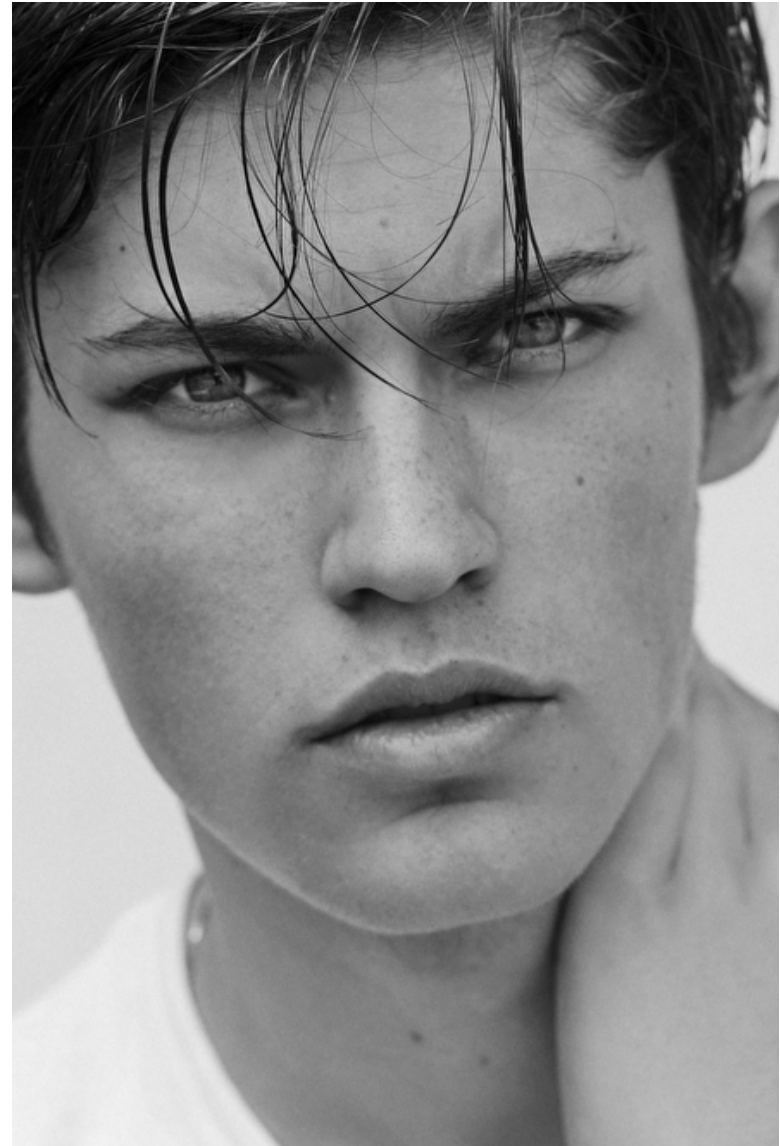

Select

MODEL MANAGEMENT

7250 Melrose Ave Suite 4, Los Angeles, 90046, California, United States

Phone: (213) 454-0991 Email: info.losangeles@selectmodel.com Website: <https://selectmodel.com/>

Oliver Intriago

Height 188cm / 6' 2.0"

Chest 91cm / 36"

Waist 79cm / 31"

Shoes EU/US/UK 44.5 / 11.5 / 10

Eyes Blue

Hair Brown

Inseam 81cm / 32"

Neck 38cm / 15"

Sleeve 81cm / 32"

Suit size 50cm / 40"

Suit cut Regular