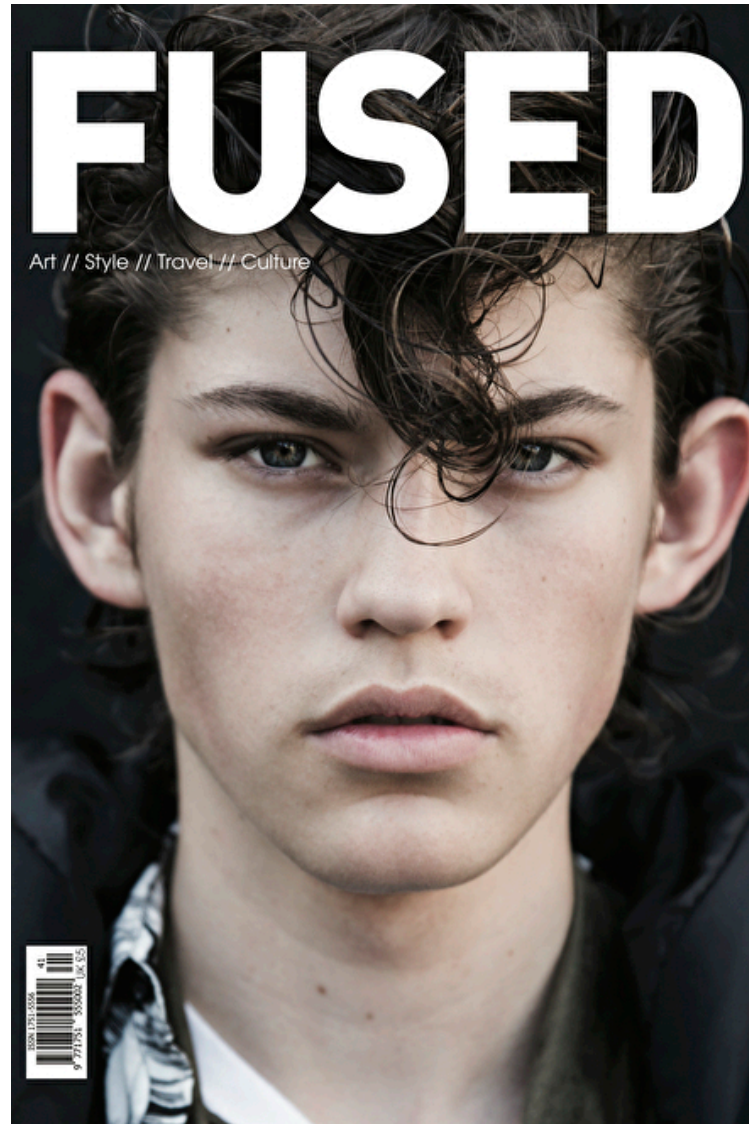

Select

MODEL MANAGEMENT

7250 Melrose Ave Suite 4, Los Angeles, 90046, California, United States

Phone: (213) 454-0991 Email: info.losangeles@selectmodel.com Website: <https://selectmodel.com/>

Oliver Intriago

Height 188cm / 6' 2.0"

Chest 91cm / 36"

Waist 79cm / 31"

Shoes EU/US/UK 44.5 / 11.5 /
10

Eyes Blue

Hair Brown

Inseam 81cm / 32"

Neck 38cm / 15"

Sleeve 81cm / 32"

Suit size 50cm / 40"

Suit cut Regular