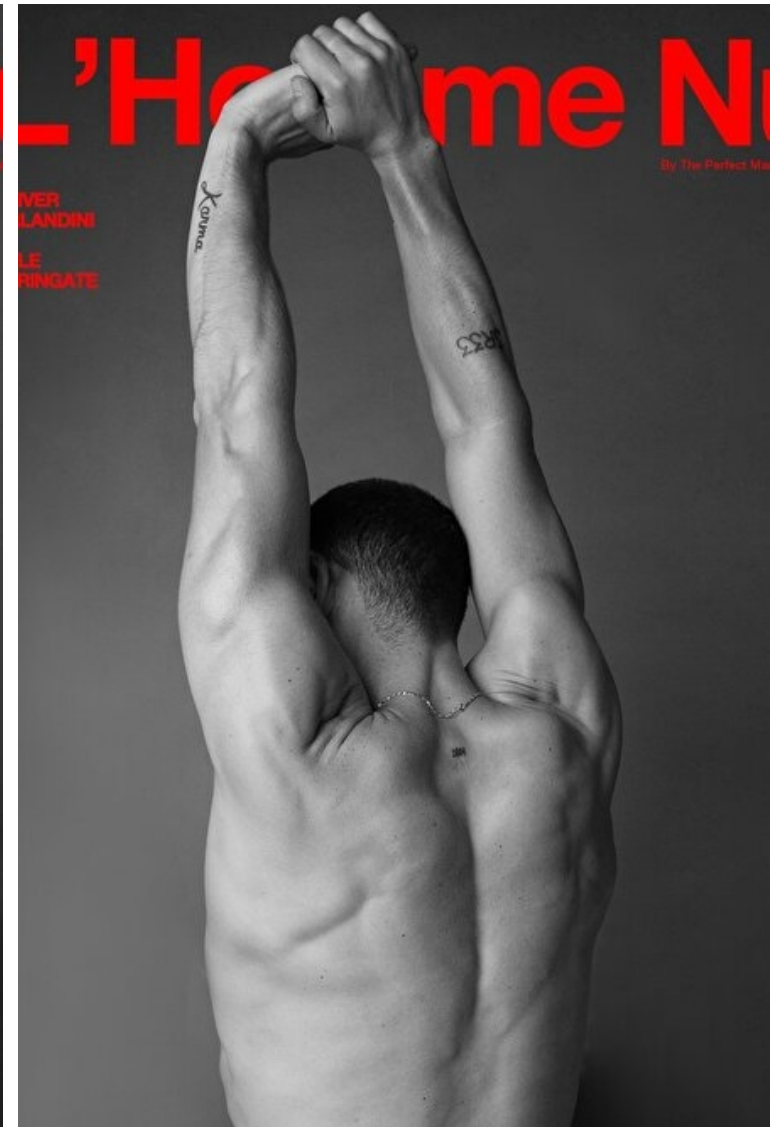

Select

MODEL MANAGEMENT

8255 Beverly Blvd suite 217, Los Angeles, 90048, California, United States

Phone: (213) 454-0991 Email: info.losangeles@selectmodel.com Website: <https://selectmodel.com/>

OLIVER ORLANDINI

Height 182cm / 5' 11.5"

Chest 96cm / 38"

Hips 83cm / 32.5"

Waist 76cm / 30"

Shoes EU/US/UK 43.5 / 10.5 / 9

Inseam 73cm / 28.5"

Neck 39cm / 15.5"

Hair Dark blond

Hair length 4

Eyes Blue

Location Brazil