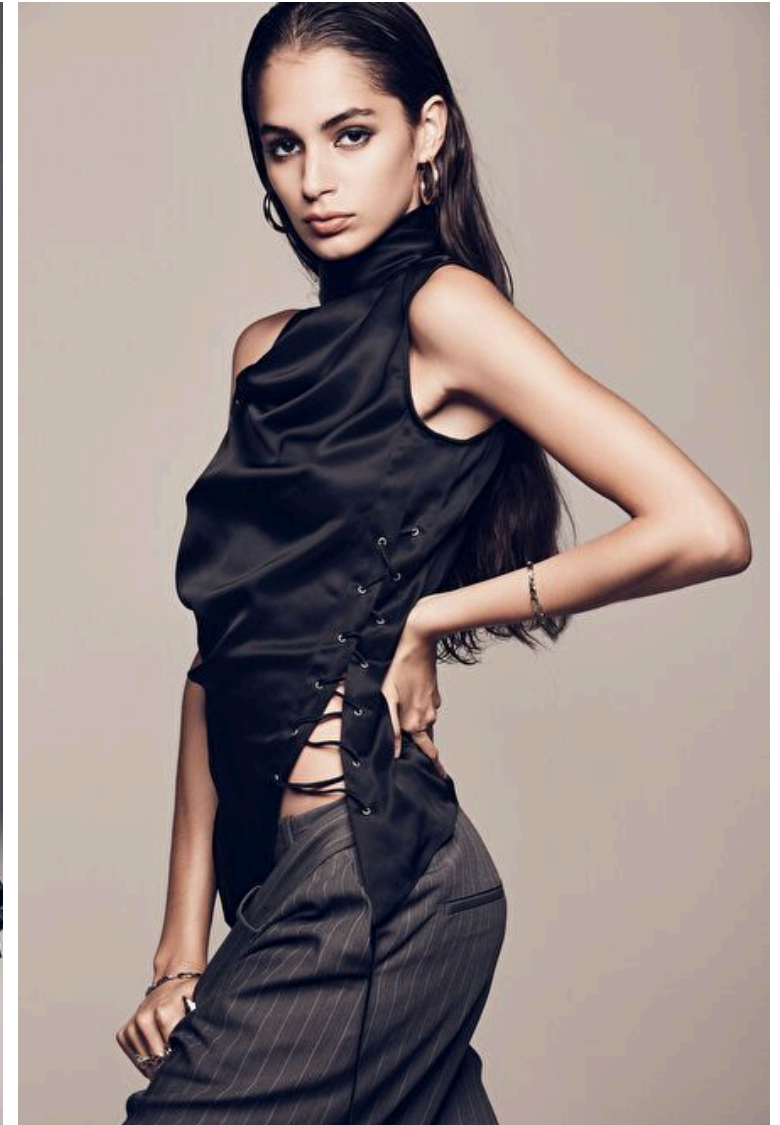

Height 180cm / 5' 11.0"

Bust 81cm / 32"

Waist 59cm / 23"

Hips 86cm / 34"

Shoes EU/US/UK 38.5 / 7.5 / 5

Eyes Brown

Hair Brown

Cup B