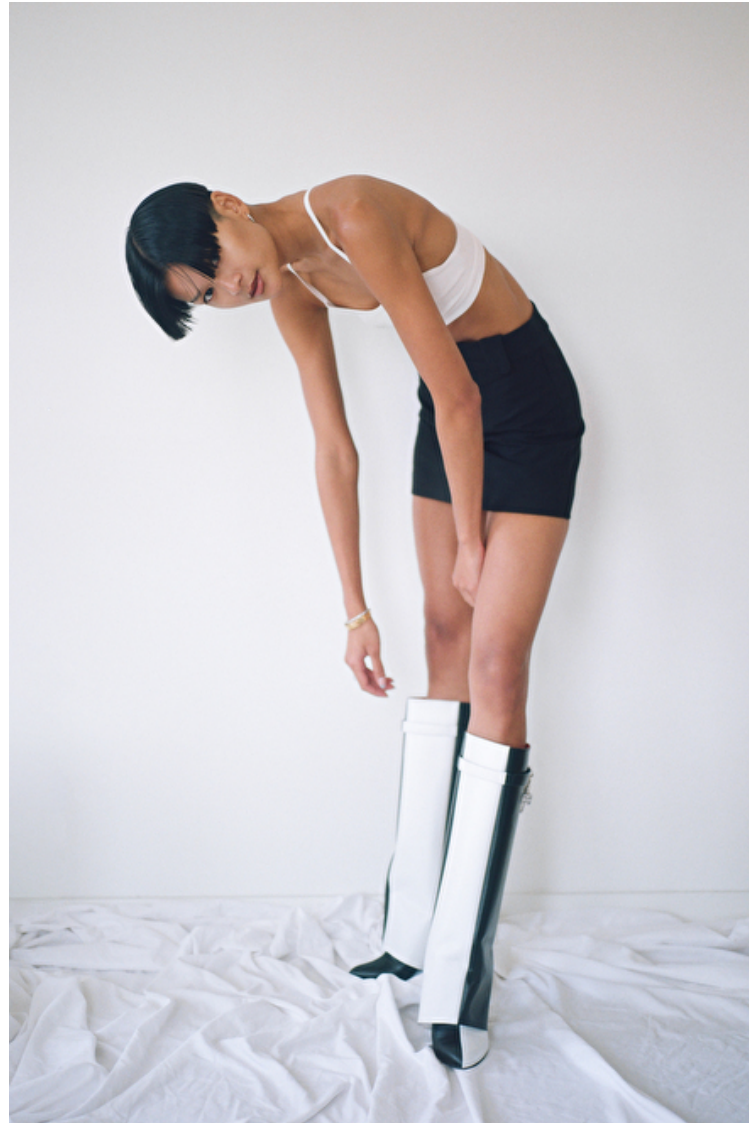

Bust 81cm / 32"

Waist 61cm / 24"

Hips 86cm / 34"

Shoes EU/US/UK 39.5 / 8.5 / 6

Eyes Brown

Hair Brown

Cup A

Select