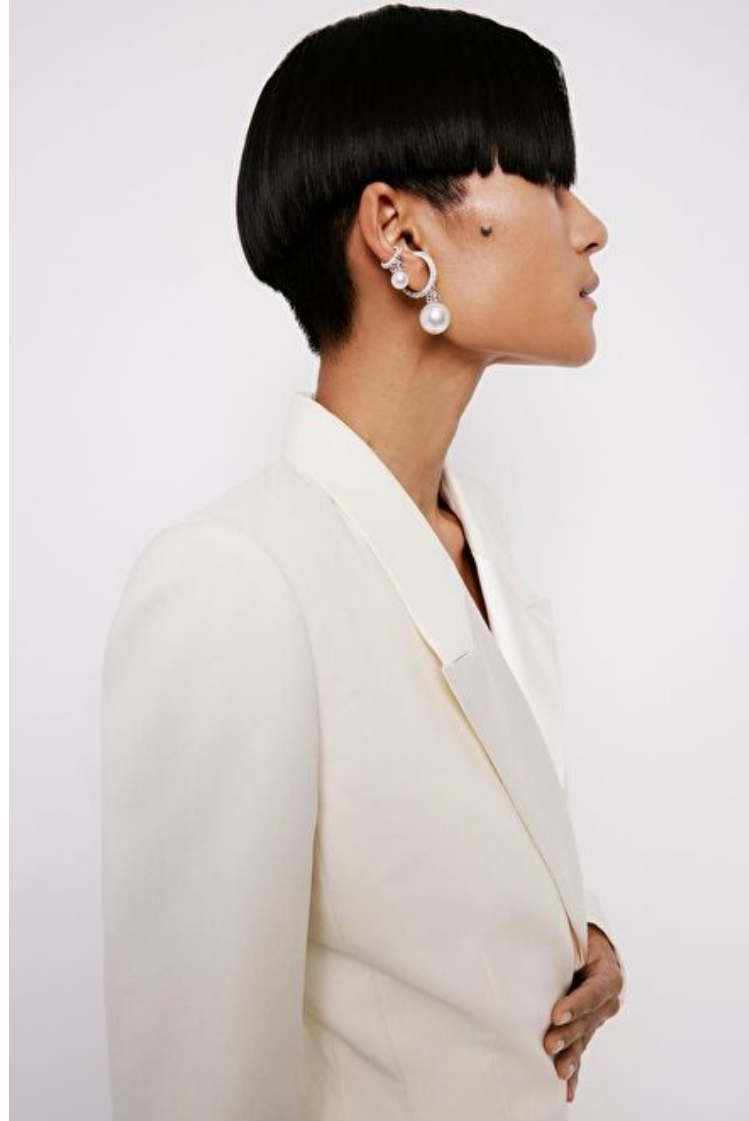

Bust 81cm / 32"

Waist 61cm / 24"

Hips 86cm / 34"

Shoes EU/US/UK 39.5 / 8.5 / 6

Eyes Brown

Hair Brown

Cup A

Select