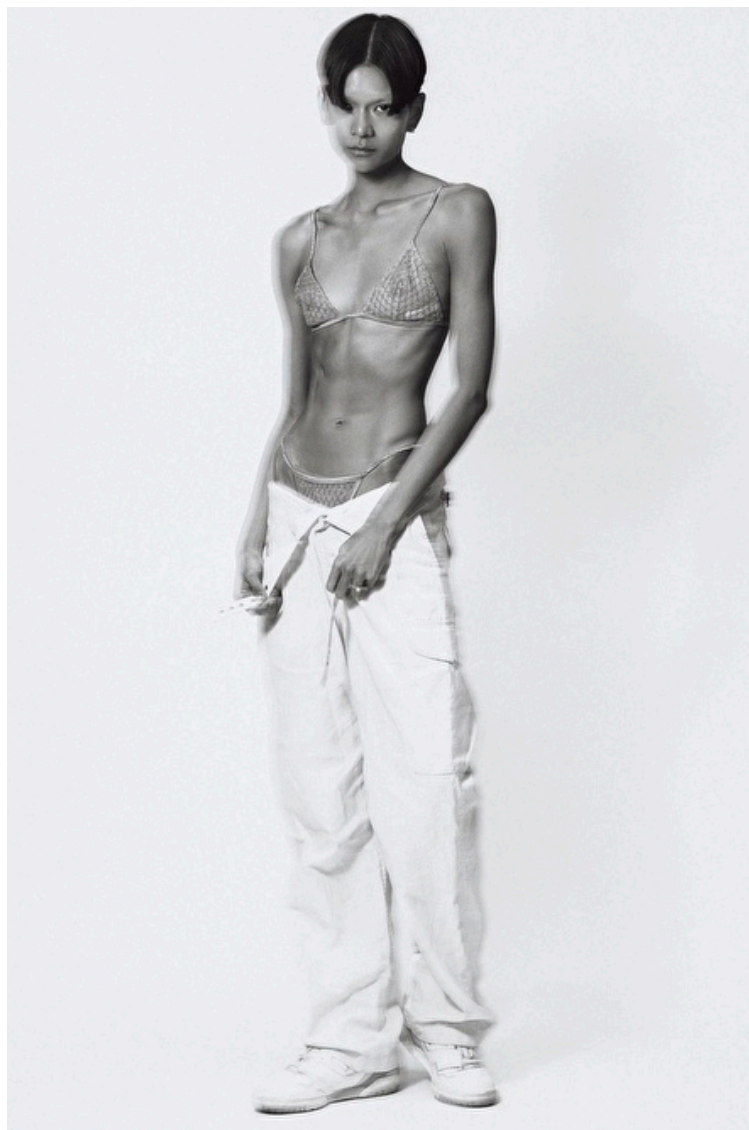

Bust 81cm / 32"

Waist 61cm / 24"

Hips 86cm / 34"

Shoes EU/US/UK 39.5 / 8.5 / 6

Eyes Brown

Hair Brown

Cup A

Select