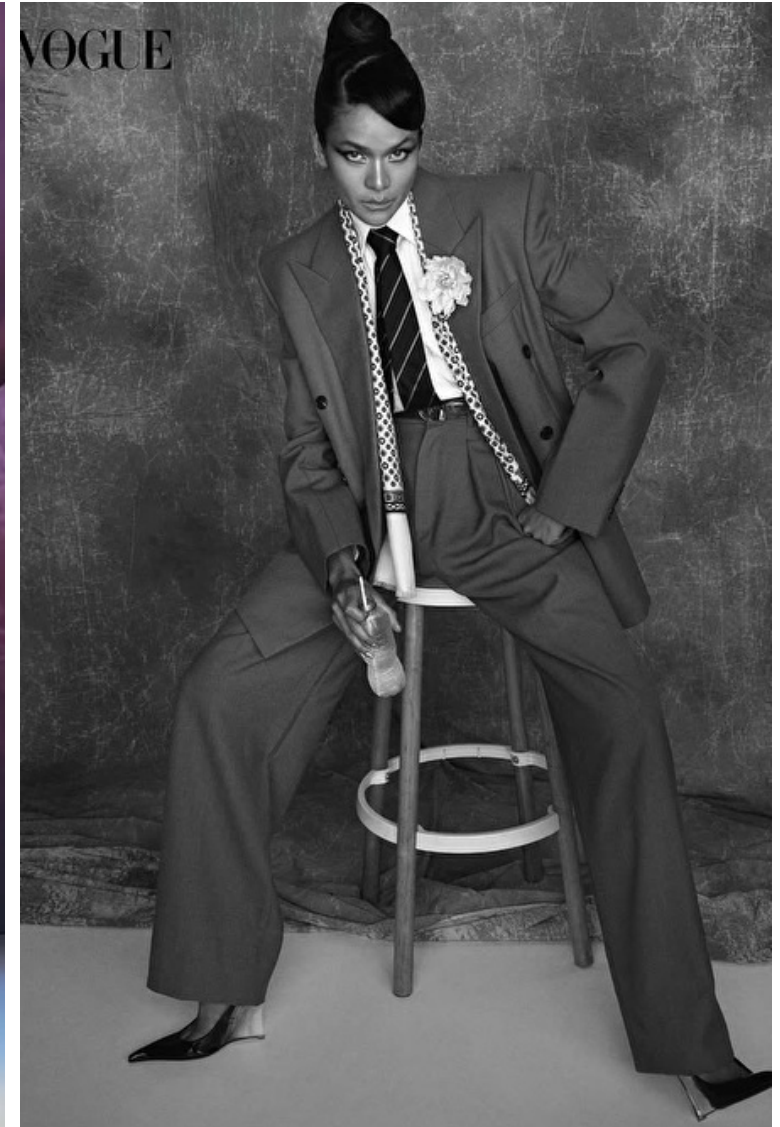

Bust 81cm / 32"

Waist 61cm / 24"

Hips 86cm / 34"

Shoes EU/US/UK 39.5 / 8.5 / 6

Eyes Brown

Hair Brown

Cup A

Select