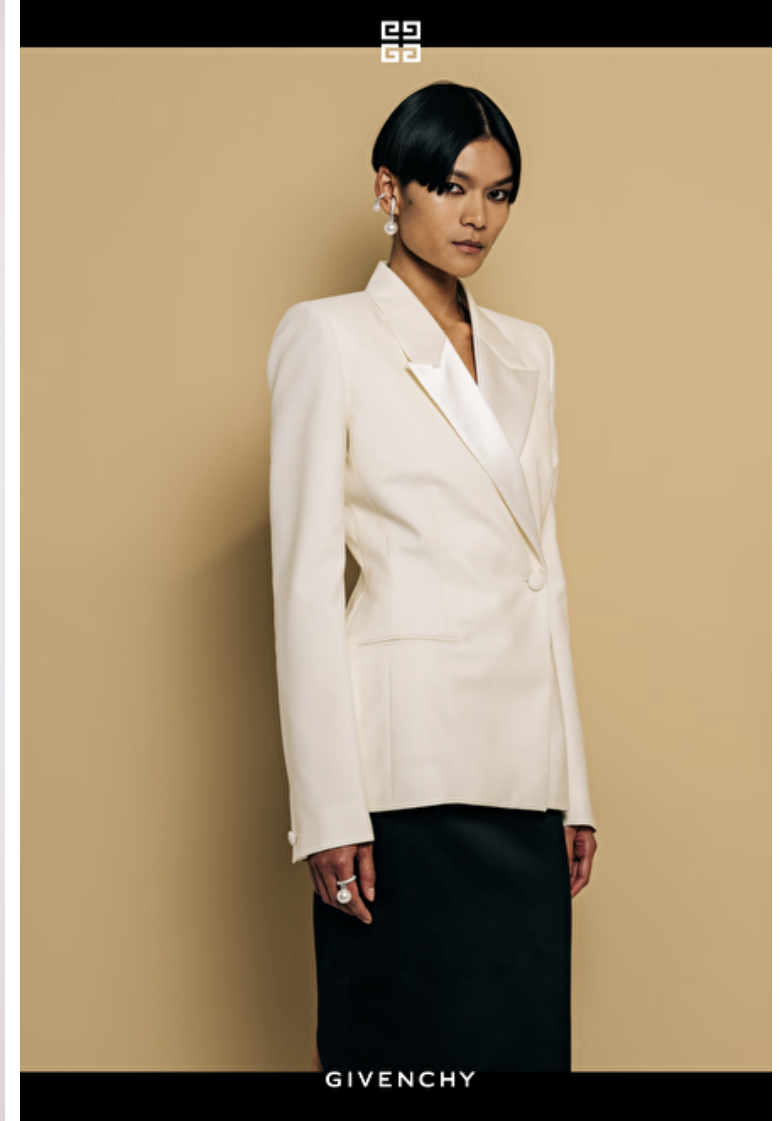

Bust 81cm / 32"

Waist 61cm / 24"

Hips 86cm / 34"

Shoes EU/US/UK 39.5 / 8.5 / 6

Eyes Brown

Hair Brown

Cup A

Select