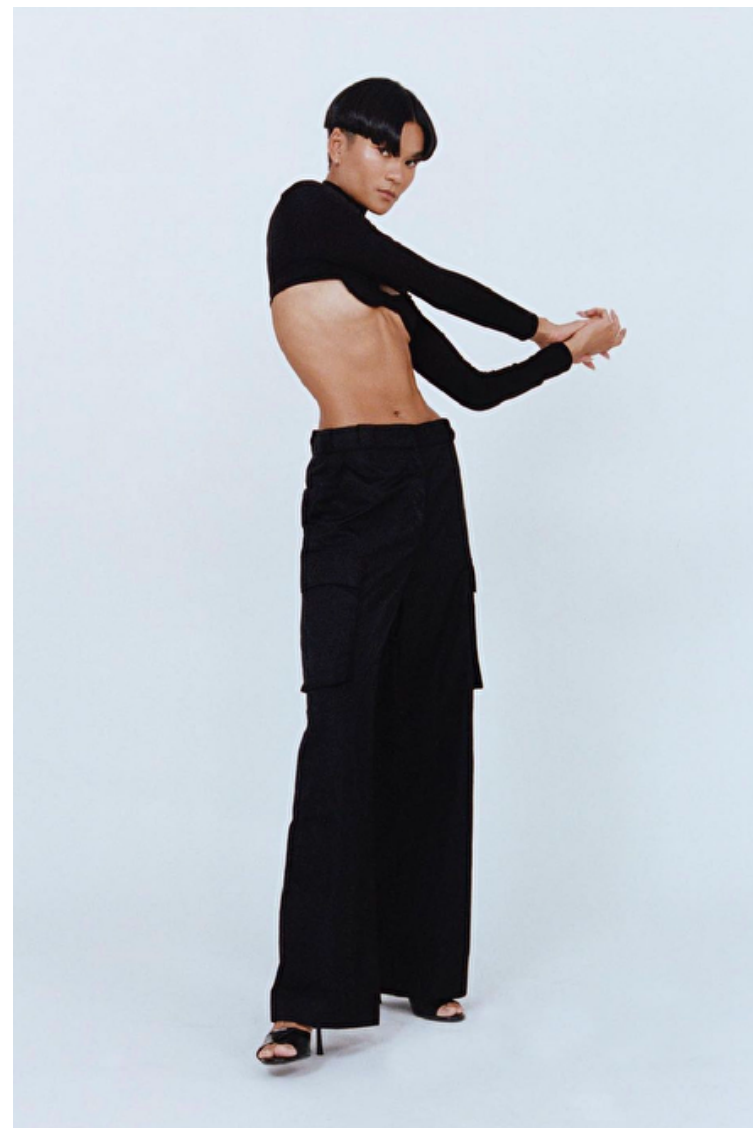

Bust 81cm / 32"

Waist 61cm / 24"

Hips 86cm / 34"

Shoes EU/US/UK 39.5 / 8.5 / 6

Eyes Brown

Hair Brown

Cup A

Select