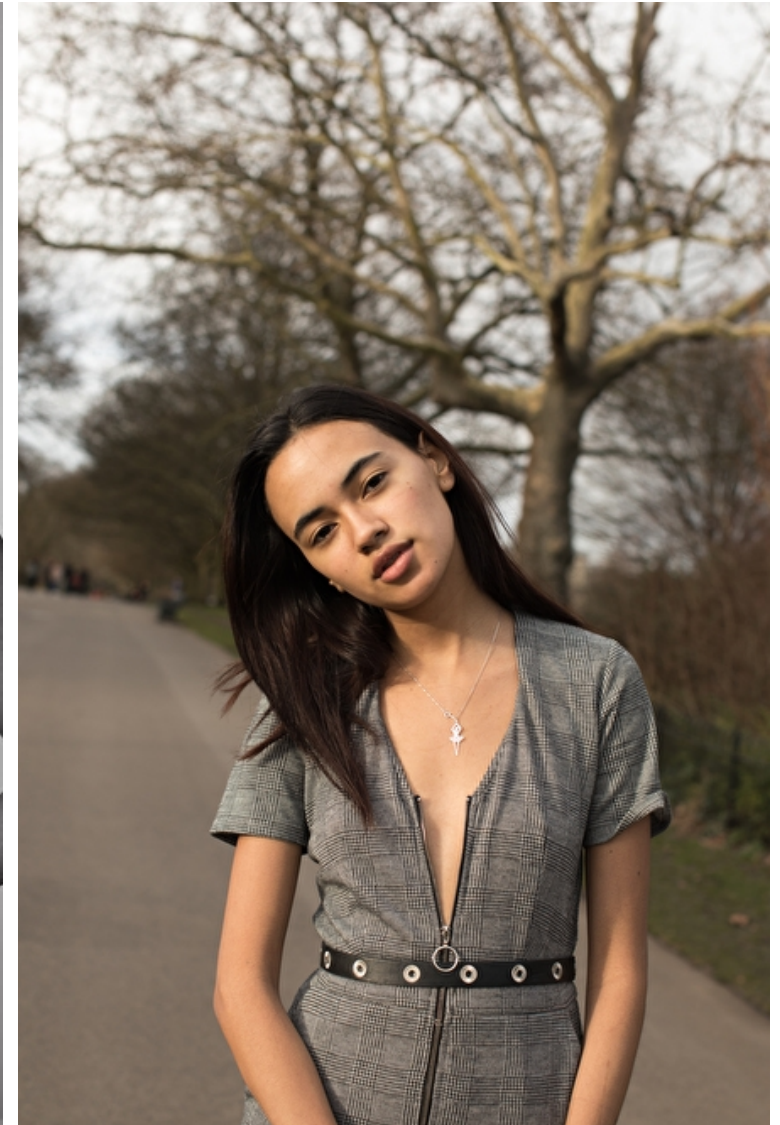

Select

MODEL MANAGEMENT

8255 Beverly Blvd suite 217, Los Angeles, 90048, California, United States

Phone: (213) 454-0991 Email: info.losangeles@selectmodel.com Website: <https://selectmodel.com/>

Raiana Goncalves

Height 175cm / 5' 9.0"

Size EU/US 32 / 2

Bust 79cm / 31"

Waist 61cm / 24"

Hips 86cm / 34"

Shoes EU/US/UK 37.5 / 7 / 4

Eyes Brown

Hair Brown