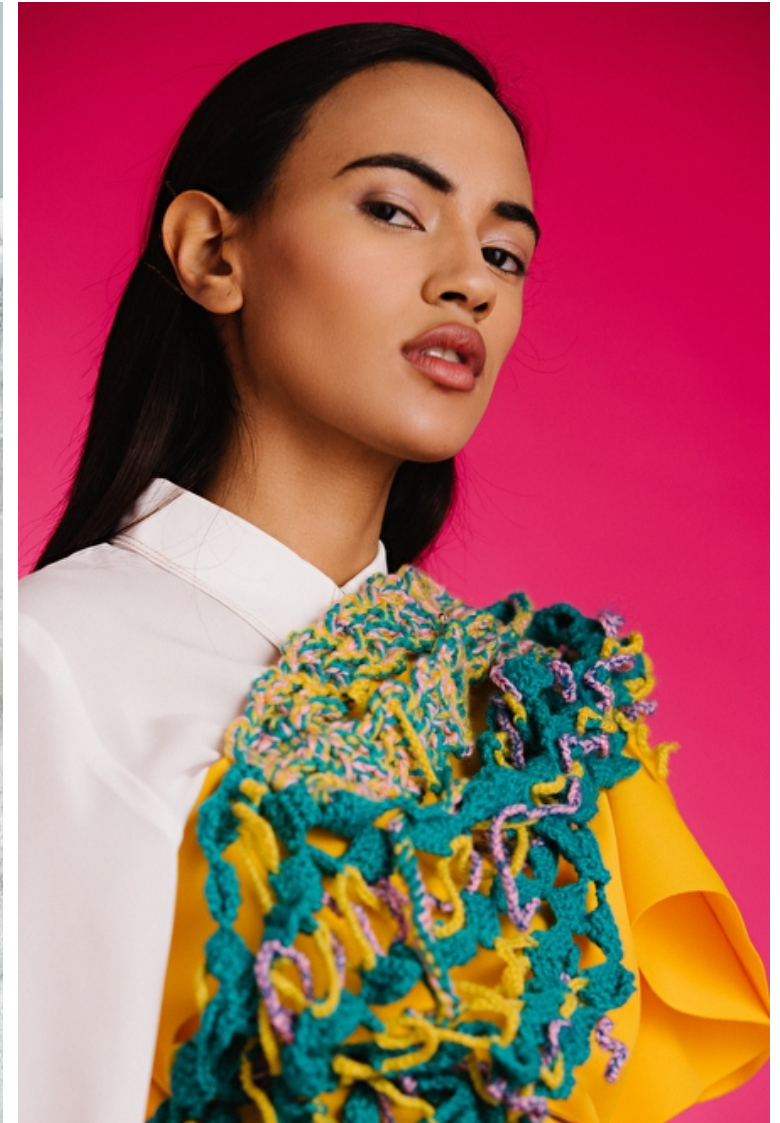

Raiana Goncalves

Height 175cm / 5' 9.0"

Size EU/US 32 / 2

Bust 79cm / 31"

Waist 61cm / 24"

Hips 86cm / 34"

Shoes EU/US/UK 37.5 / 7 / 4

Eyes Brown

Hair Brown