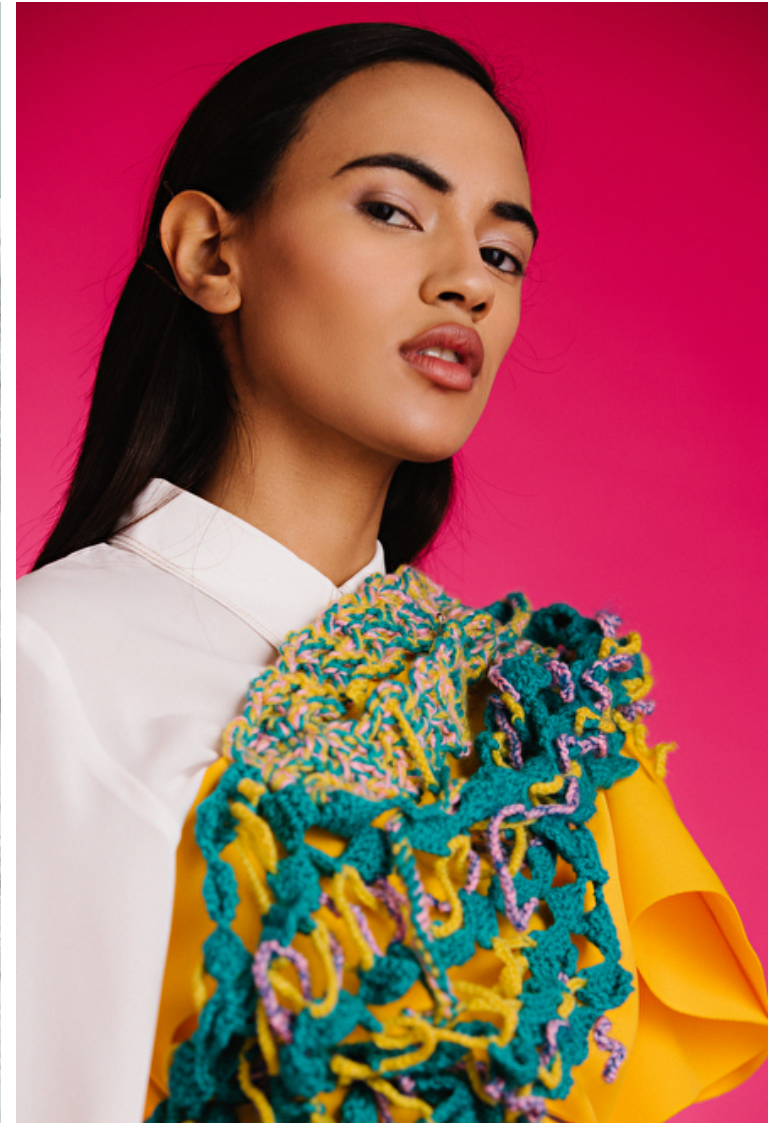

Height 175cm / 5' 9.0"

Size EU/US 32 / 2

Bust 79cm / 31"

Waist 61cm / 24"

Hips 86cm / 34"

Shoes EU/US/UK 37.5 / 7 / 4

Eyes Brown

Hair Brown