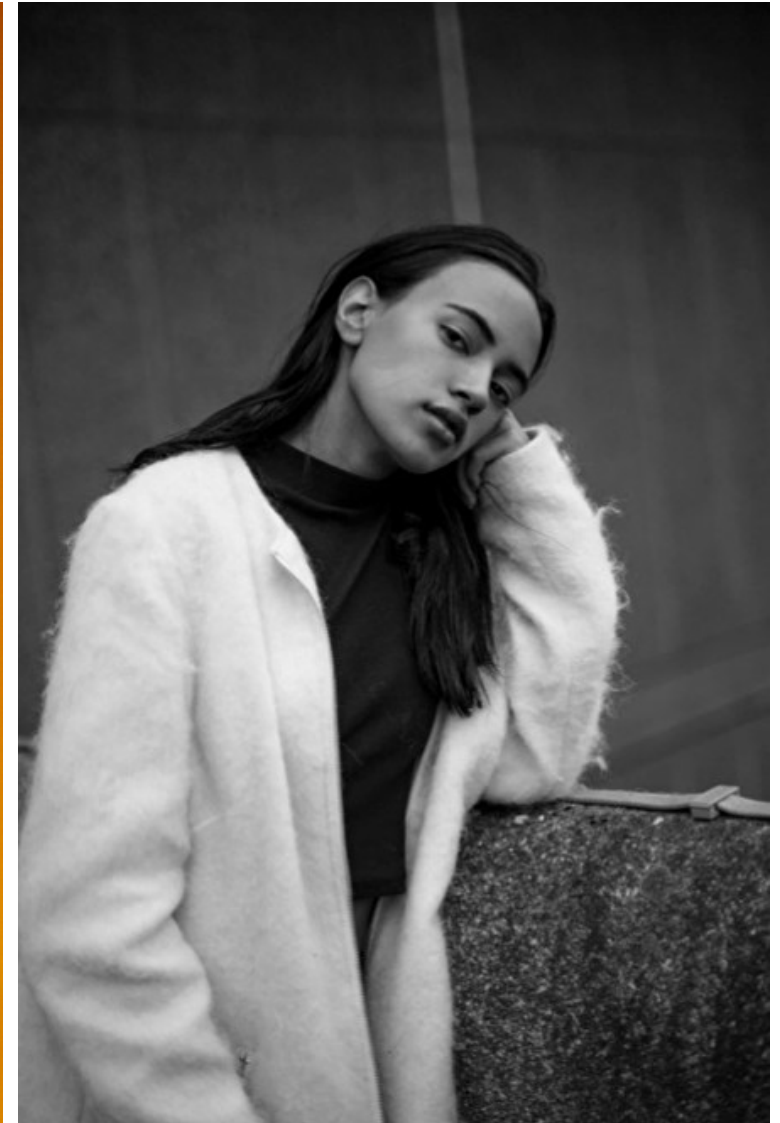

Height 175cm / 5' 9.0"

Size EU/US 32 / 2

Bust 79cm / 31"

Waist 61cm / 24"

Hips 86cm / 34"

Shoes EU/US/UK 37.5 / 7 / 4

Eyes Brown

Hair Brown