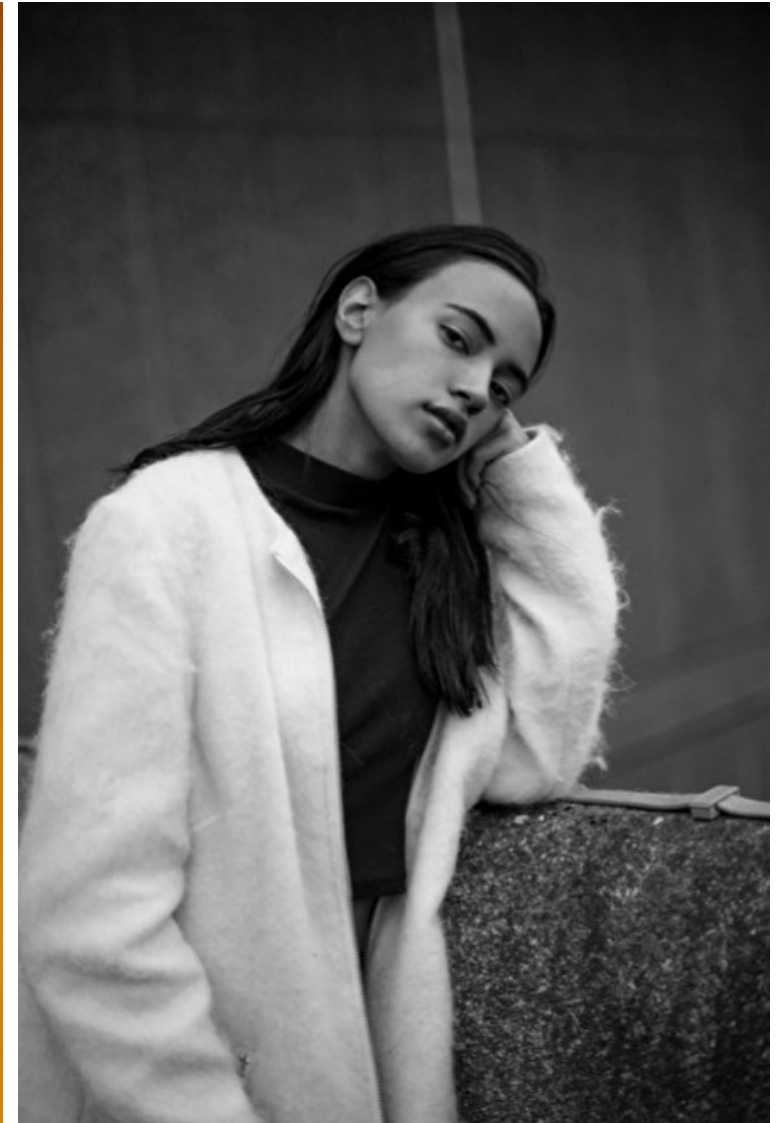

Select

MODEL MANAGEMENT

8255 Beverly Blvd suite 217, Los Angeles, 90048, California, United States

Phone: (213) 454-0991 Email: info.losangeles@selectmodel.com Website: <https://selectmodel.com/>

Raiana Goncalves

Height 175cm / 5' 9.0"

Size EU/US 32 / 2

Bust 79cm / 31"

Waist 61cm / 24"

Hips 86cm / 34"

Shoes EU/US/UK 37.5 / 7 / 4

Eyes Brown

Hair Brown