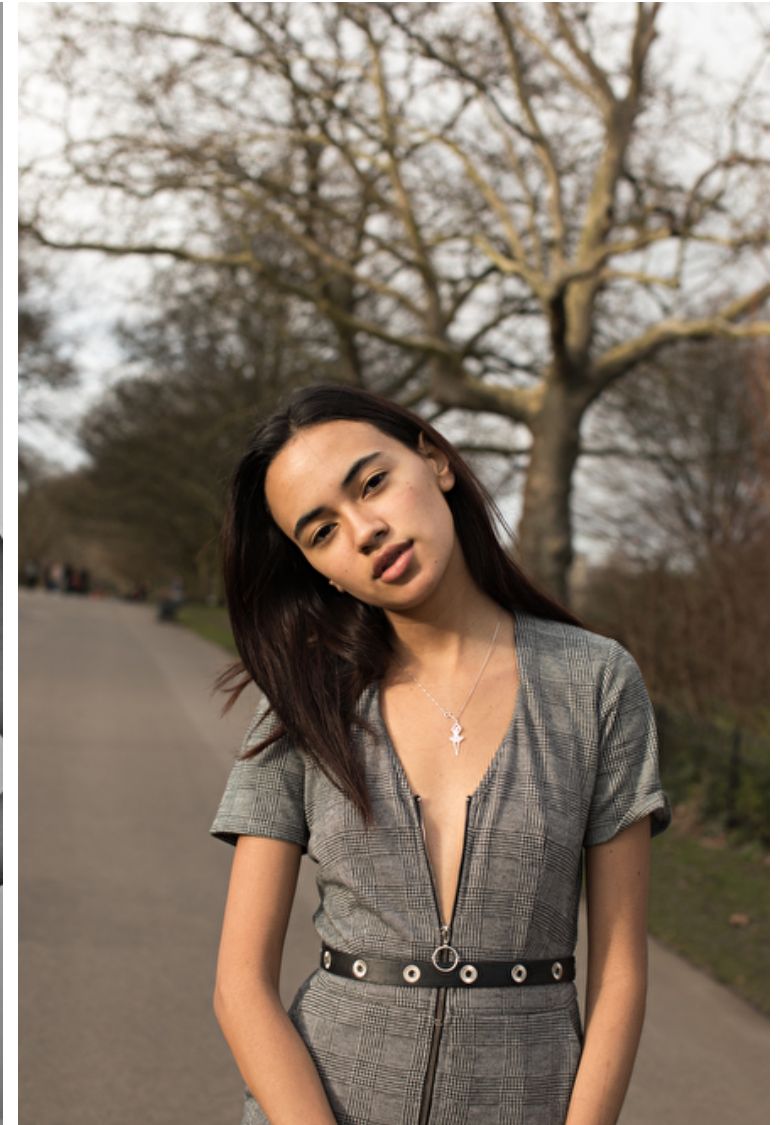

Height 175cm / 5' 9.0"

Size EU/US 32 / 2

Bust 79cm / 31"

Waist 61cm / 24"

Hips 86cm / 34"

Shoes EU/US/UK 37.5 / 7 / 4

Eyes Brown

Hair Brown