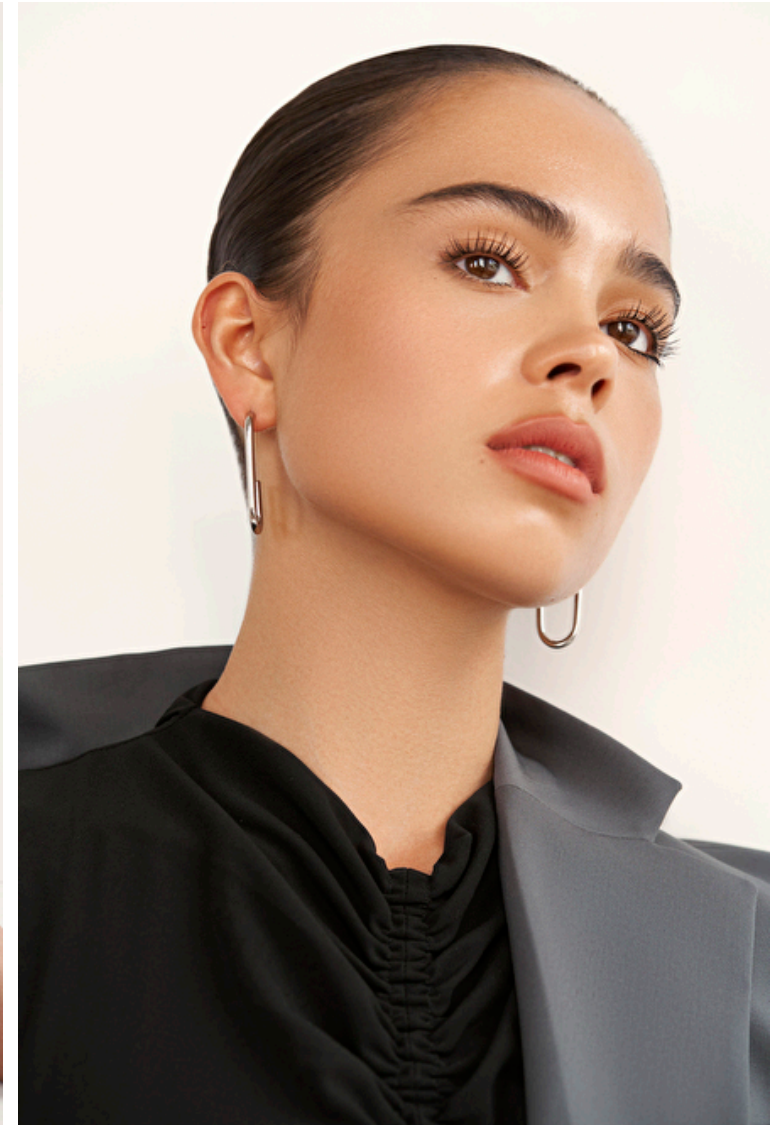

Select

MODEL MANAGEMENT

7250 Melrose Ave Suite 4, Los Angeles, 90046, California, United States

Phone: (213) 454-0991 **Email:** info.losangeles@selectmodel.com **Website:** <https://selectmodel.com/>

Raya Pascua

Height 168cm / 5' 6.0"

Size EU/US 34 / 4

Bust 81cm / 32"

Waist 62cm / 24.5"

Hips 89cm / 35"

Shoes EU/US/UK 37.5 / 7 / 4

Eyes Brown

Hair Brown

Cup B