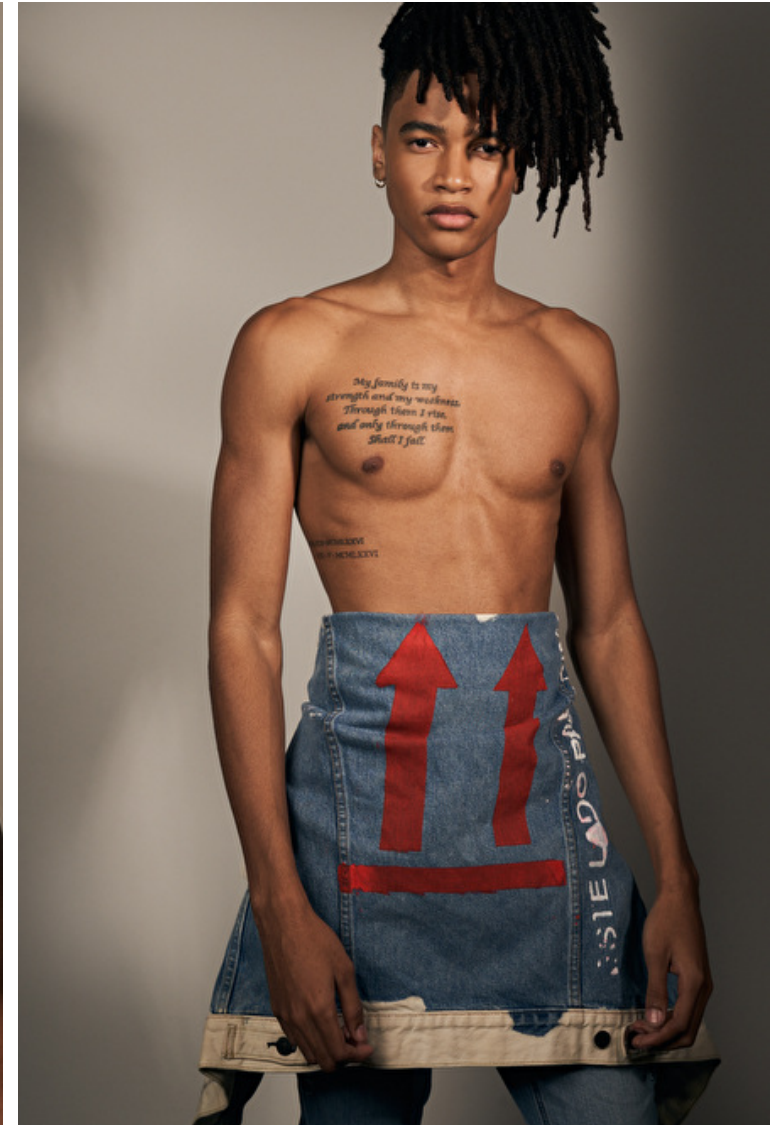

Select

MODEL MANAGEMENT

7250 Melrose Ave Suite 4, Los Angeles, 90046, California, United States
Phone: (213) 454-0991 Email: info.losangeles@selectmodel.com Website: <https://selectmodel.com/>

Richard Taylor

Height 188cm / 6' 2.0"

Waist 71cm / 28"

Shoes EU/US/UK 42 / 9.5 / 8

Eyes Brown

Hair Brown

Inseam 81cm / 32"

Neck 41cm / 16"

Sleeve 48cm / 19"

Suit size 48cm / 38"