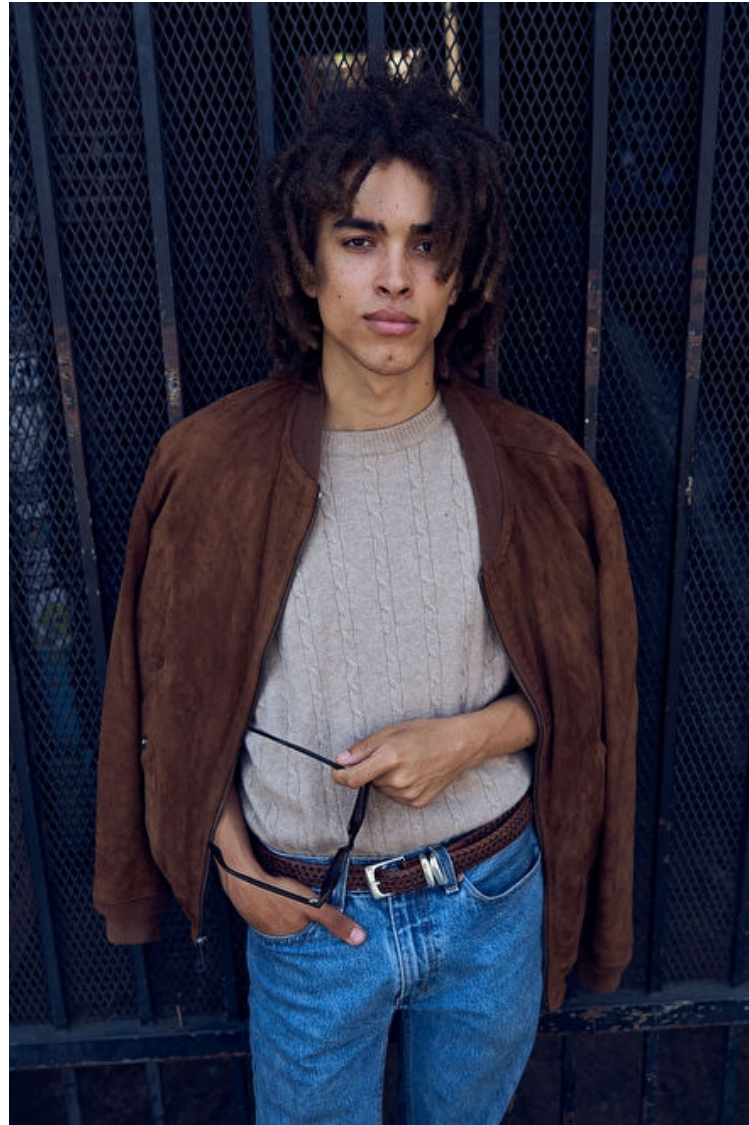

Select

MODEL MANAGEMENT

8255 Beverly Blvd suite 217, Los Angeles, 90048, California, United States

Phone: (213) 454-0991 Email: info.losangeles@selectmodel.com Website: <https://selectmodel.com/>

River Ross

Height 179cm / 5' 10.5"

Waist 76cm / 30"

Shoes EU/US/UK 42 / 9.5 / 8

Eyes Brown

Hair Brown

Inseam 76cm / 30"

Neck 36cm / 14"

Suit size 48cm / 38"

Suit cut Regular