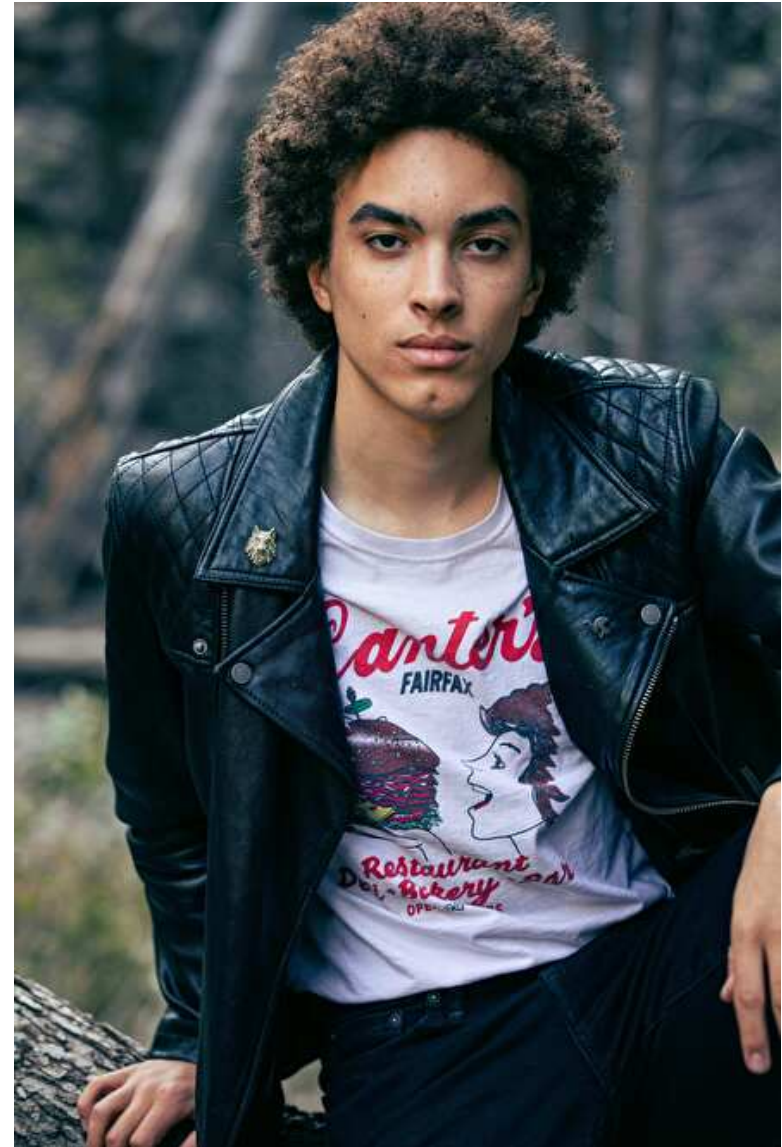

Waist 76cm / 30"

Shoes EU/US/UK 42 / 9.5 / 8

Eyes Brown

Hair Brown

Inseam 76cm / 30"

Neck 36cm / 14"

Suit size 48cm / 38"

Suit cut Regular