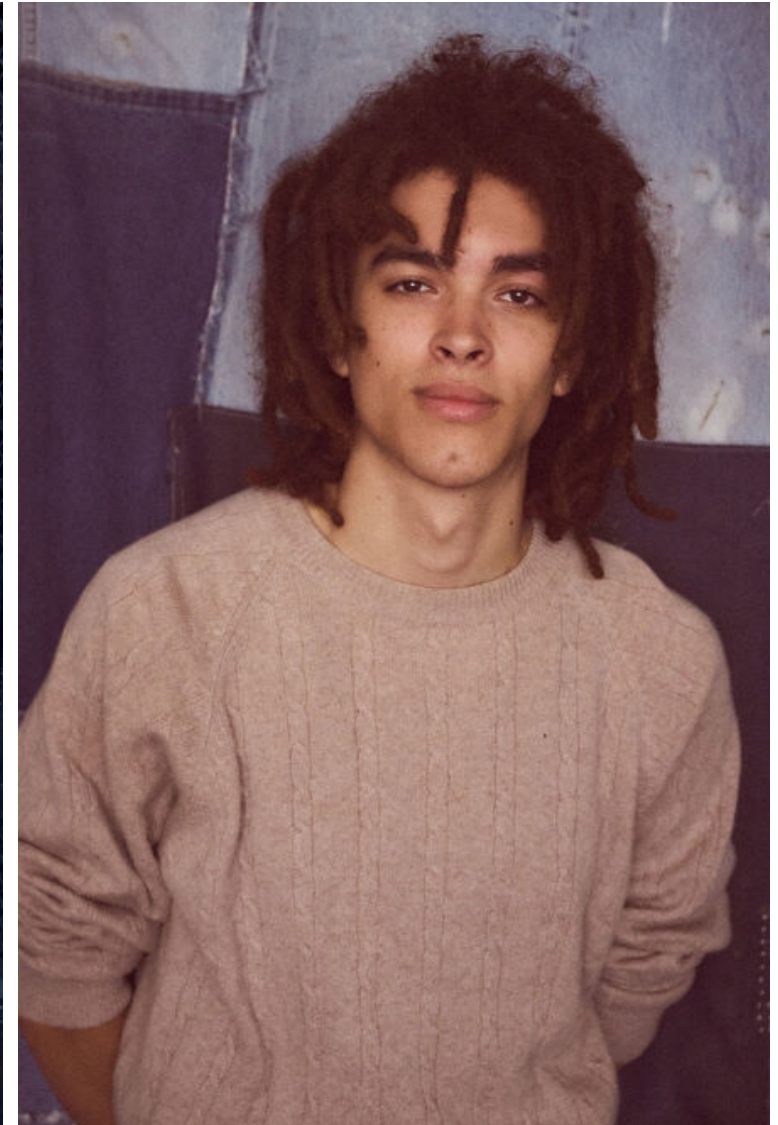

Select

MODEL MANAGEMENT

8255 Beverly Blvd suite 217, Los Angeles, 90048, California, United States

Phone: (213) 454-0991 Email: info.losangeles@selectmodel.com Website: <https://selectmodel.com/>

River Ross

Height 179cm / 5' 10.5"

Waist 76cm / 30"

Shoes EU/US/UK 42 / 9.5 / 8

Eyes Brown

Hair Brown

Inseam 76cm / 30"

Neck 36cm / 14"

Suit size 48cm / 38"

Suit cut Regular