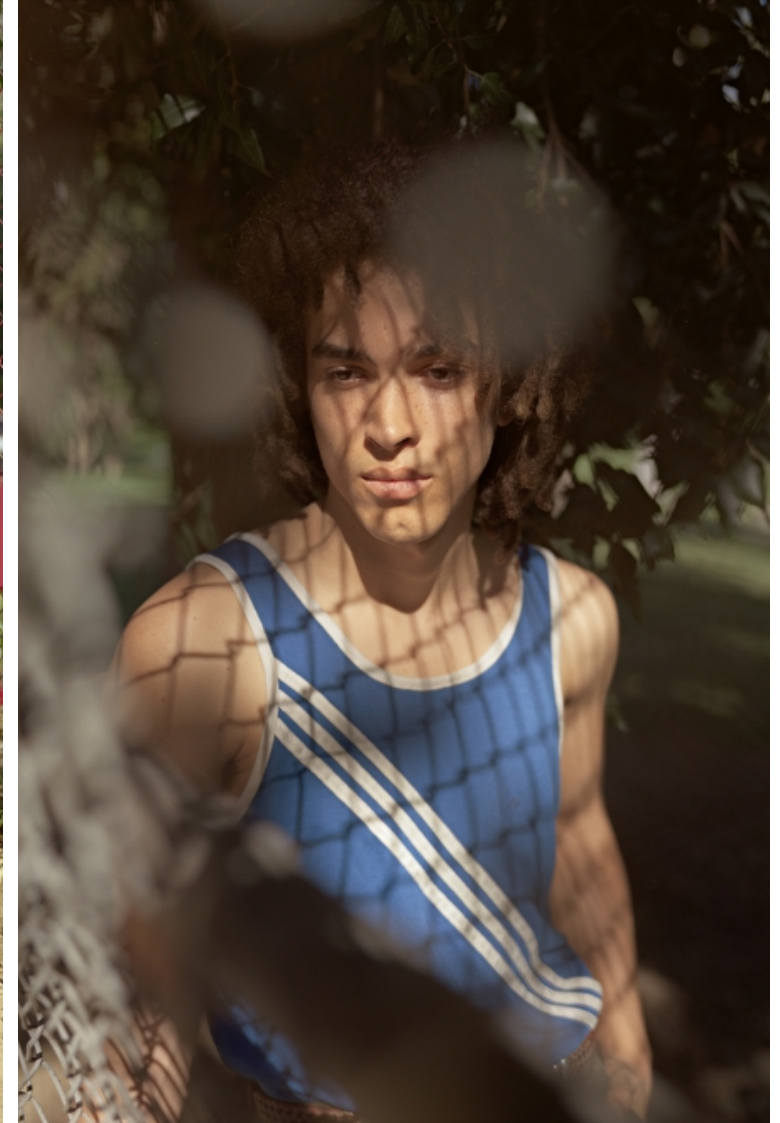

Select

MODEL MANAGEMENT

8255 Beverly Blvd suite 217, Los Angeles, 90048, California, United States

Phone: (213) 454-0991 Email: info.losangeles@selectmodel.com Website: <https://selectmodel.com/>

River Ross

Height 179cm / 5' 10.5"

Waist 76cm / 30"

Shoes EU/US/UK 42 / 9.5 / 8

Eyes Brown

Hair Brown

Inseam 76cm / 30"

Neck 36cm / 14"

Suit size 48cm / 38"

Suit cut Regular