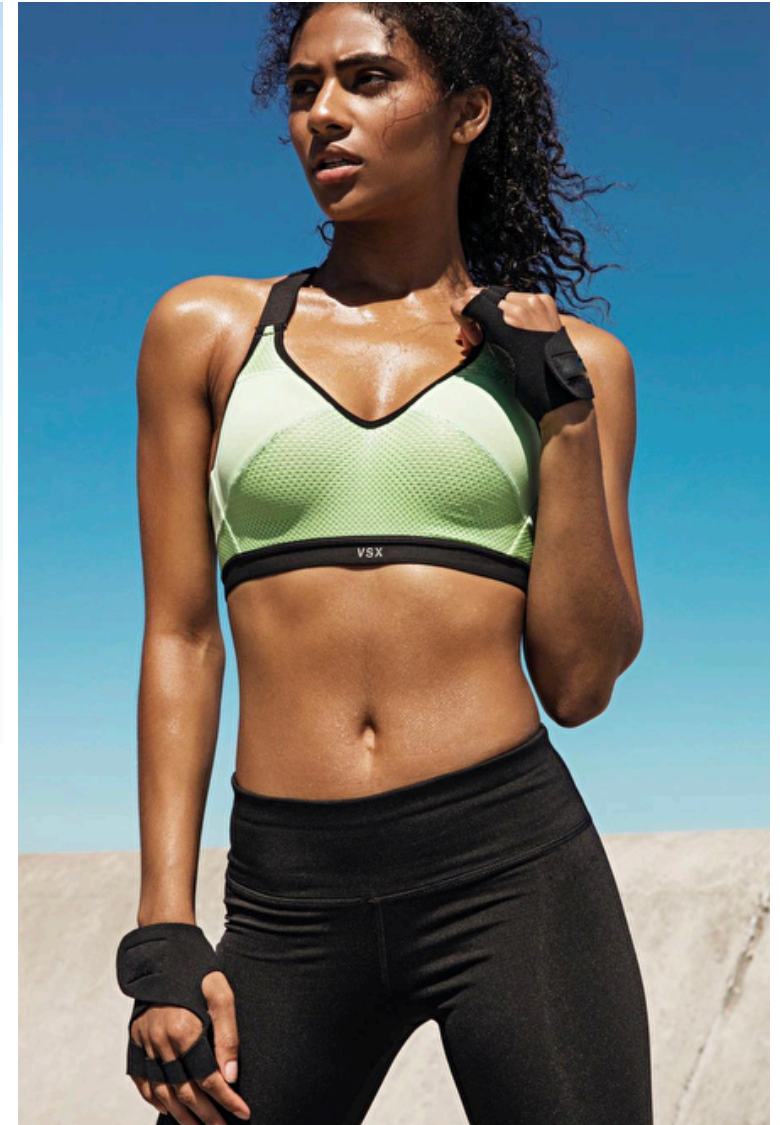

Bust 84cm / 33"

Waist 64cm / 25"

Hips 94cm / 37"

Shoes EU/US/UK 39 / 8 / 6

Eyes Dark brown

Hair Black

Select

MODEL MANAGEMENT