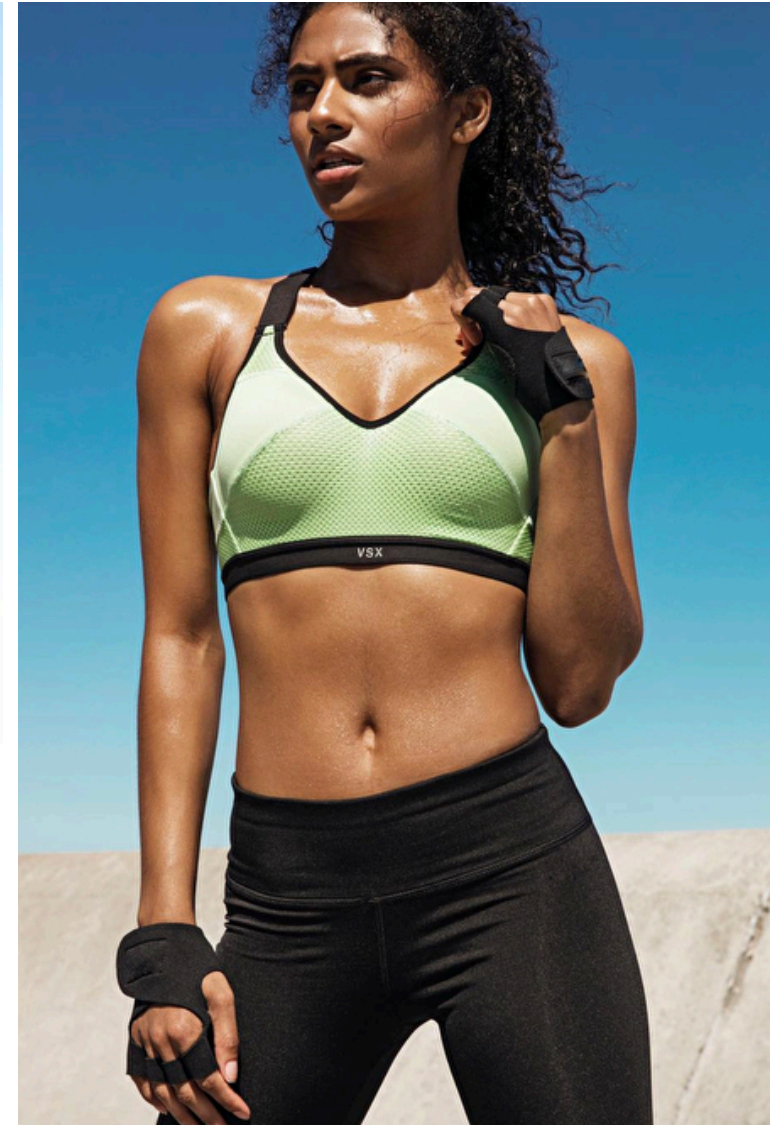

## Rocky

Height 172cm / 5' 7.5"

Bust 84cm / 33"

Waist 64cm / 25"

Hips 94cm / 37"

Shoes EU/US/UK 39 / 8 / 6

Eyes Dark brown

Hair Black