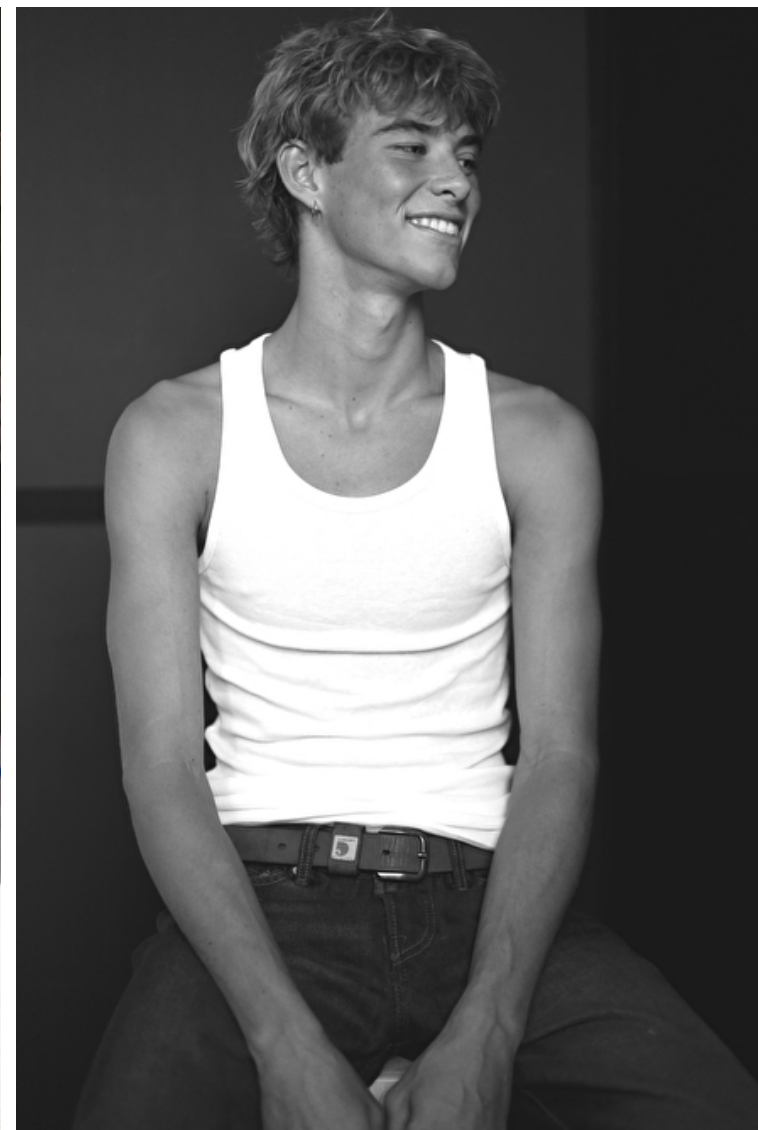

Waist 76cm / 30"

Shoes EU/US/UK 43.5 / 10.5 / 9

Eyes Blue

Hair Blond

Inseam 77cm / 30.5"

Neck 34cm / 13.5"

Sleeve 61cm / 24"

Suit size 46cm / 36"