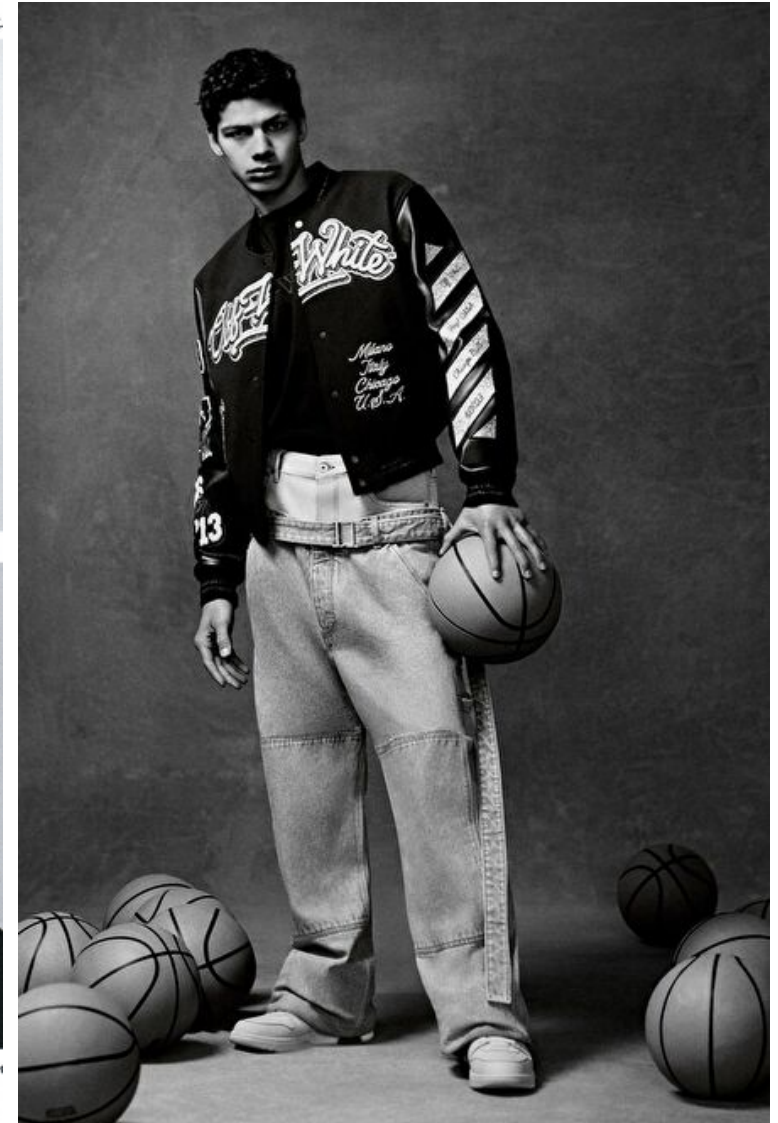

He had his birthday a day before. Also he is dating a friend, he's super full of energy but has some wisdom in his eyes.