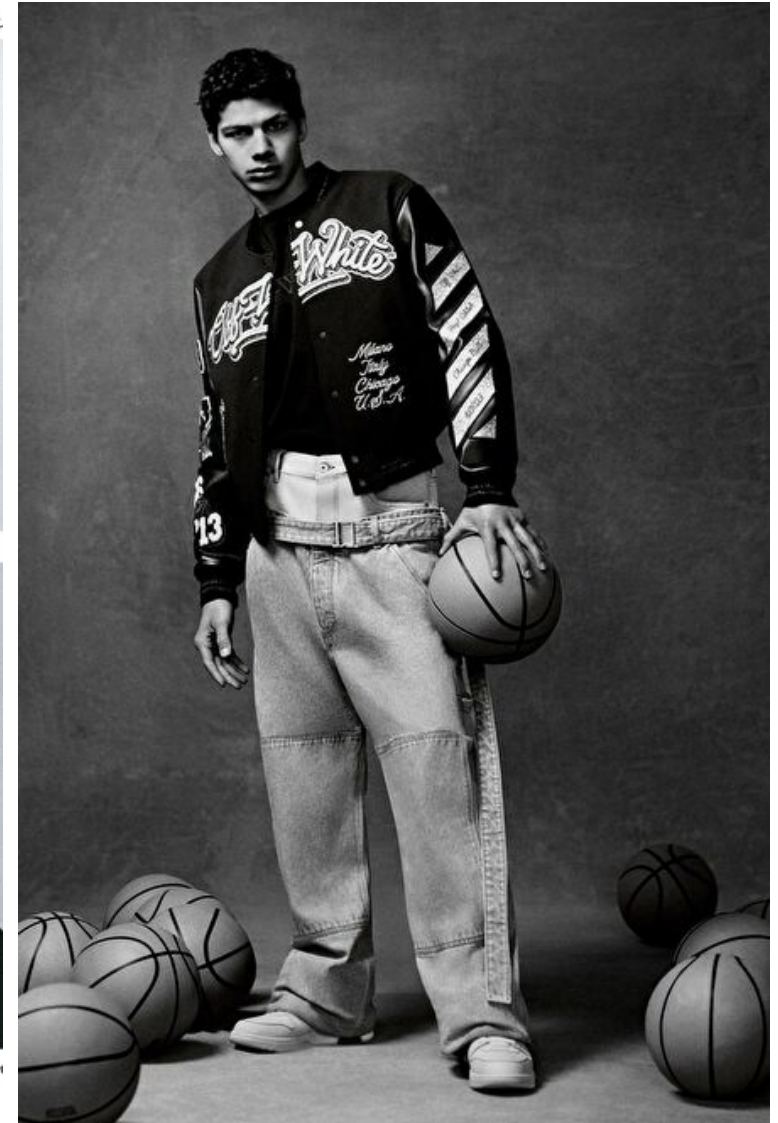

He had his birthday a day before. Also he is dating a friend, he's super full of energy but has some wisdom in his eyes.