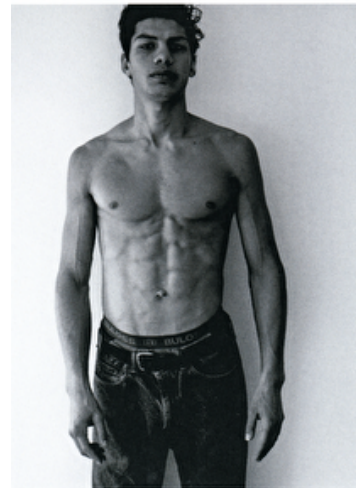

## RUBEN MOREIRA

Height 188cm / 6' 2.0"

Chest 96cm / 38"

Waist 77cm / 30.5"

Hips 94cm / 37"

Shoes EU/US/UK 45 / 12 / 10.5

Eyes Brown

Hair Brown

Inseam 86cm / 34"

Neck 39cm / 15.5"

Suit size 48cm / 38"

He had his birthday a day before. Also he is dating a friend, he's super full of energy but has some wisdom in his eyes.