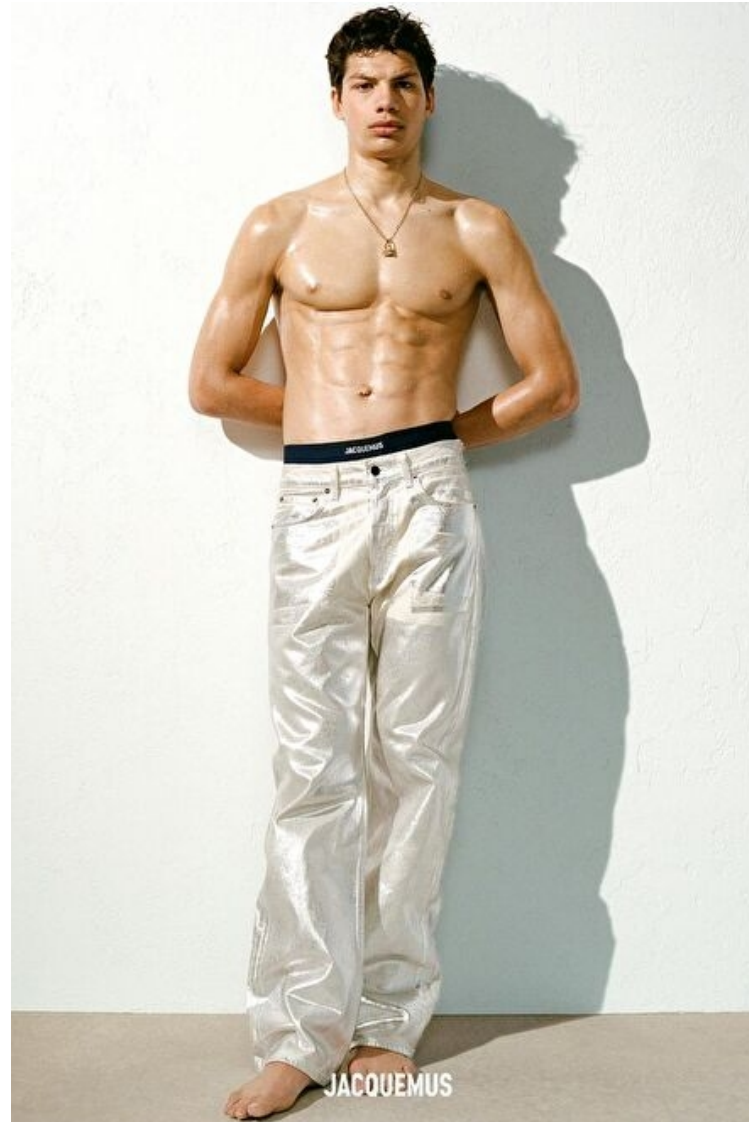

Phone: (213) 454-0991 Email: info.losangeles@selectmodel.com Website: <https://selectmodel.com/>

RUBEN MOREIRA

Height 188cm / 6' 2.0"

Chest 96cm / 38"

Waist 77cm / 30.5"

Hips 94cm / 37"

Shoes EU/US/UK 45 / 12 / 10.5

Eyes Brown

Hair Brown

Inseam 86cm / 34"

Neck 39cm / 15.5"

Suit size 48cm / 38"

Select

MODEL MANAGEMENT

8255 Beverly Blvd suite 217, Los Angeles, 90048, California, United States