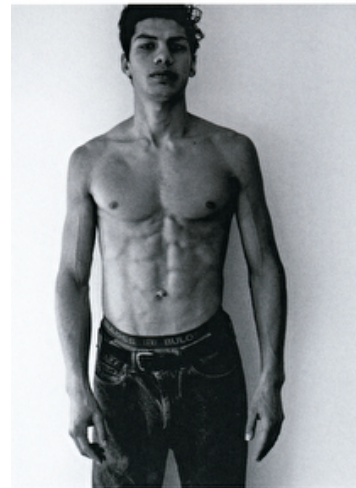

Select

MODEL MANAGEMENT

8255 Beverly Blvd suite 217, Los Angeles, 90048, California, United States

Phone: (213) 454-0991 Email: info.losangeles@selectmodel.com Website: https://selectmodel.com/

RUBEN MOREIRA

Height 188cm / 6' 2.0"

Chest 96cm / 38"

Waist 77cm / 30.5"

Hips 94cm / 37"

Shoes EU/US/UK 45 / 12 / 10.5

Eyes Brown

Hair Brown

Inseam 86cm / 34"

Neck 39cm / 15.5"

Suit size 48cm / 38"