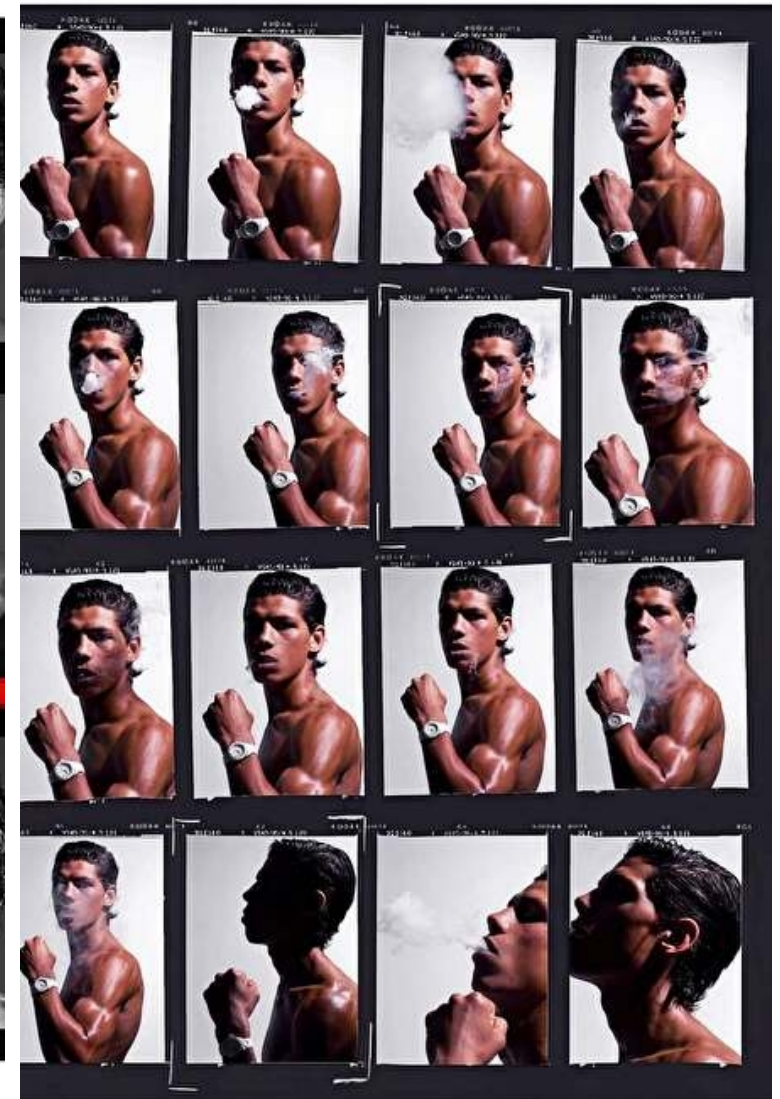

Select

MODEL MANAGEMENT

8255 Beverly Blvd suite 217, Los Angeles, 90048, California, United States

Phone: (213) 454-0991 Email: info.losangeles@selectmodel.com Website: <https://selectmodel.com/>

RUBEN MOREIRA

Height 188cm / 6' 2.0"

Chest 96cm / 38"

Waist 77cm / 30.5"

Hips 94cm / 37"

Shoes EU/US/UK 45 / 12 / 10.5

Eyes Brown

Hair Brown

Inseam 86cm / 34"

Neck 39cm / 15.5"

Suit size 48cm / 38"