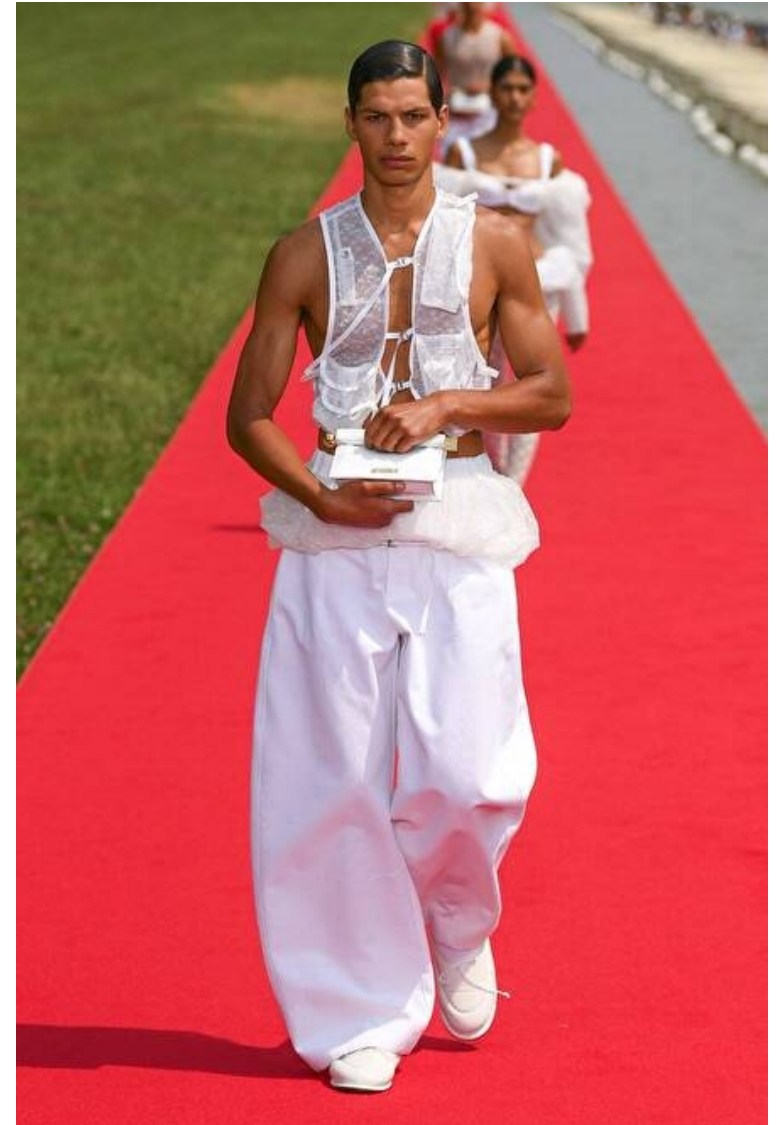

RUBEN MOREIRA

Height 188cm / 6' 2.0"

Chest 96cm / 38"

Waist 77cm / 30.5"

Hips 94cm / 37"

Shoes EU/US/UK 45 / 12 / 10.5

Eyes Brown

Hair Brown

Inseam 86cm / 34"

Neck 39cm / 15.5"

Suit size 48cm / 38"