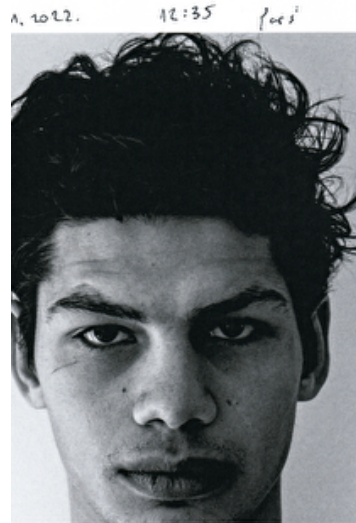

Select

MODEL MANAGEMENT

8255 Beverly Blvd suite 217, Los Angeles, 90048, California, United States

Phone: (213) 454-0991 Email: info.losangeles@selectmodel.com Website: https://selectmodel.com/

RUBEN MOREIRA

Height 188cm / 6' 2.0"

Chest 96cm / 38"

Waist 77cm / 30.5"

Hips 94cm / 37"

Shoes EU/US/UK 45 / 12 / 10.5

Eyes Brown

Hair Brown

Inseam 86cm / 34"

Neck 39cm / 15.5"

Suit size 48cm / 38"