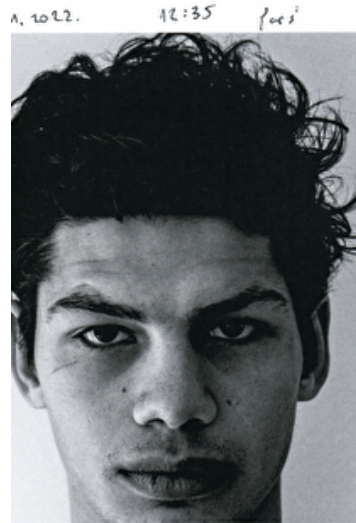

## RUBEN MOREIRA

Height 188cm / 6' 2.0"

Chest 96cm / 38"

Waist 77cm / 30.5"

Hips 94cm / 37"

Shoes EU/US/UK 45 / 12 / 10.5

Eyes Brown

Hair Brown

Inseam 86cm / 34"

Neck 39cm / 15.5"

Suit size 48cm / 38"

He had his birthday a day before. Also he is dating a friend, he's super full of energy but has some wisdom in his eyes.