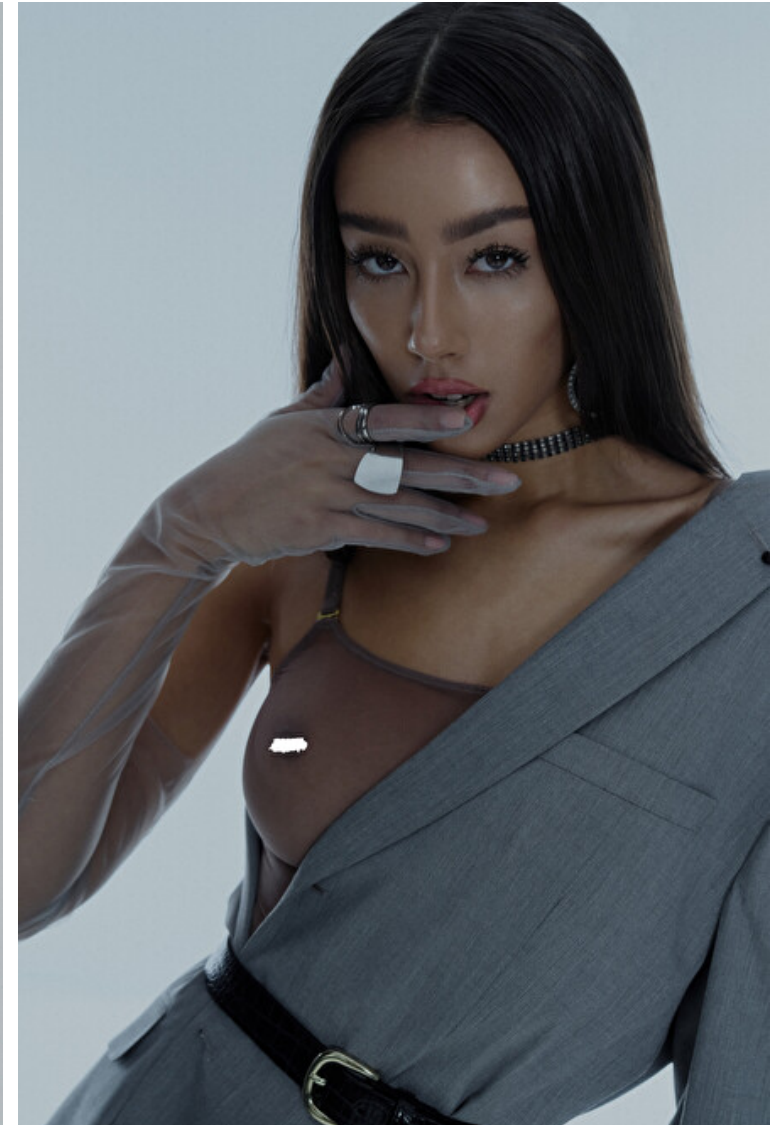

Salome Haymanot

Height 176cm / 5' 9.5"

Size EU/US 34 / 4

Bust 86cm / 34"

Waist 61cm / 24"

Hips 89cm / 35"

Shoes EU/US/UK 40 / 9 / 7

Eyes Brown

Hair Dark brown

Cup B/C

Location Hamburg