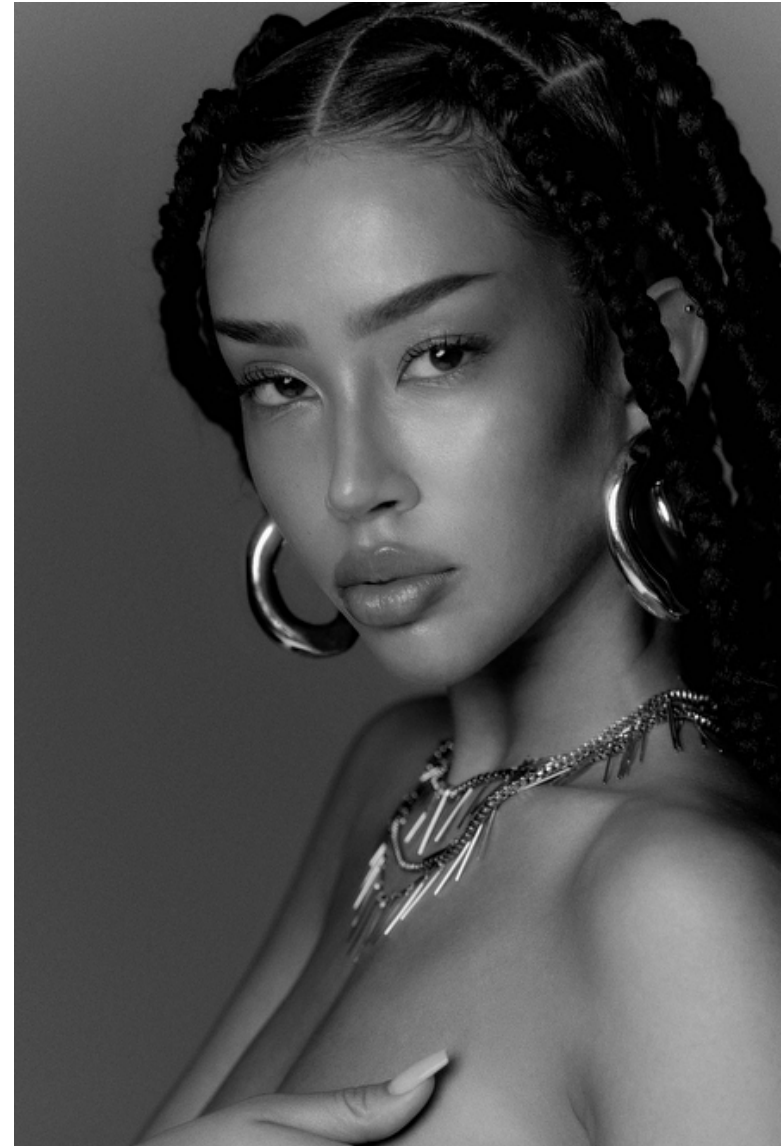

## Salome Haymanot

Height 176cm / 5' 9.5"

Size EU/US 34 / 4

Bust 86cm / 34"

Waist 61cm / 24"

Hips 89cm / 35"

Shoes EU/US/UK 40 / 9 / 7

Eyes Brown

Hair Dark brown

Cup B/C

Location Hamburg