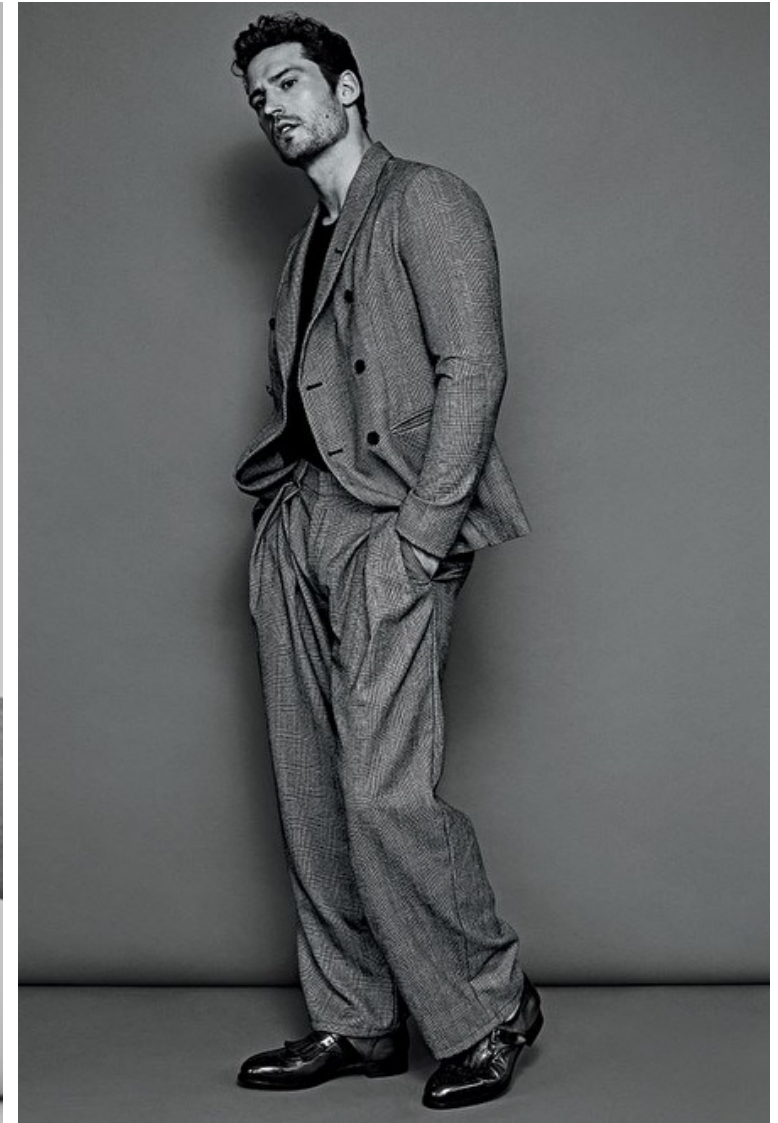

Neck 38cm / 15"

Hair Brown

Eyes Brown

Sleeve 84cm / 33"

Select

MODEL MANAGEMENT

7250 Melrose Ave Suite 4, Los Angeles, 90046, California, United States

Phone: (213) 454-0991 Email: info.losangeles@selectmodel.com Website: <https://selectmodel.com/>