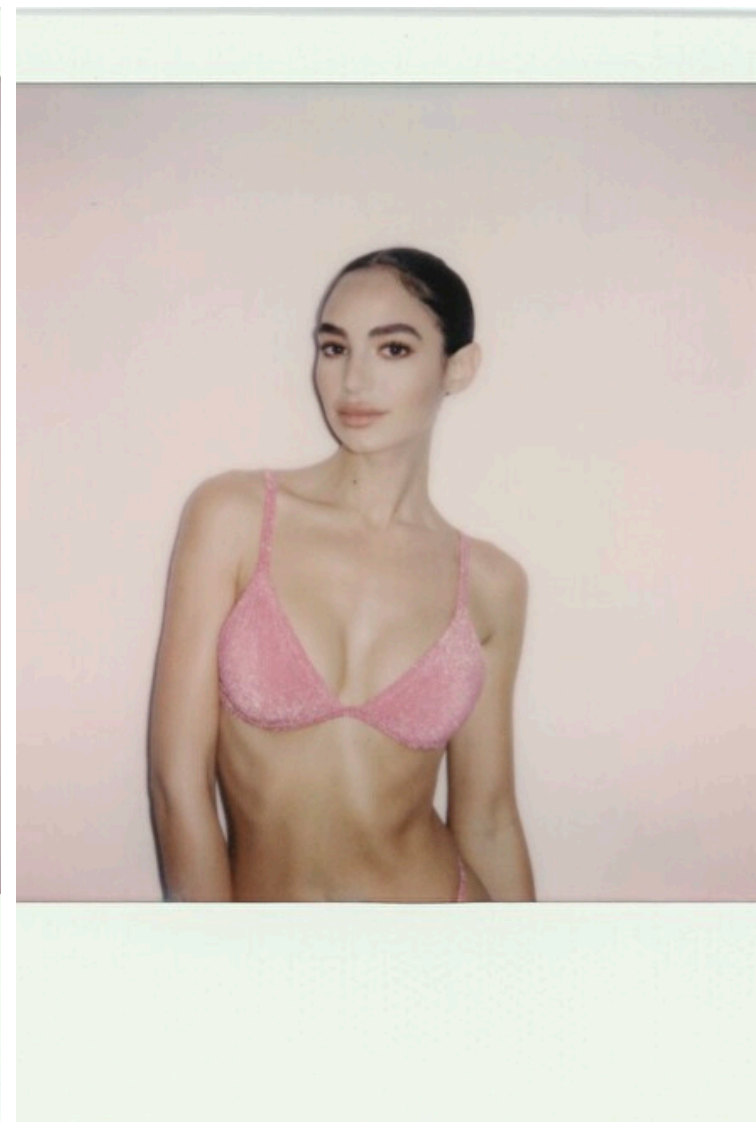

Sarah Mollica

Height 178cm / 5' 10.0"

Bust 81cm / 32"

Waist 61cm / 24"

Hips 89cm / 35"

Shoes EU/US/UK 39 / 8 / 6

Eyes Brown

Hair Brown

Cup B