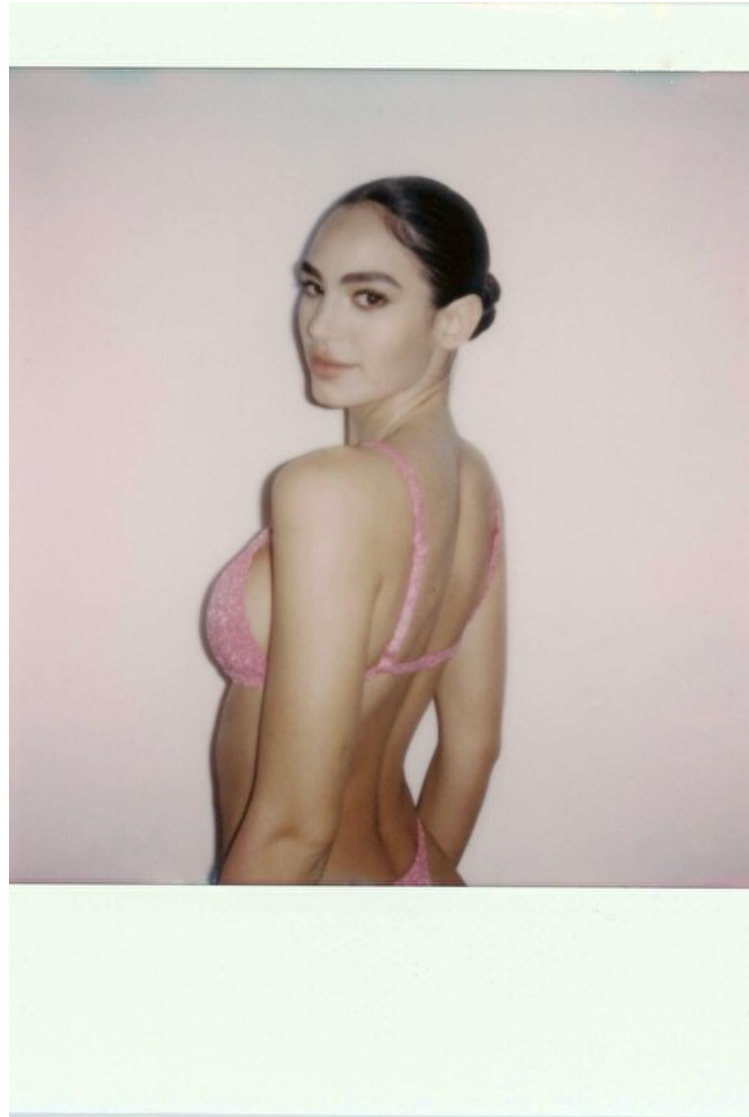

Sarah Mollica

Height 178cm / 5' 10.0"

Bust 81cm / 32"

Waist 61cm / 24"

Hips 89cm / 35"

Shoes EU/US/UK 39 / 8 / 6

Eyes Brown

Hair Brown

Cup B