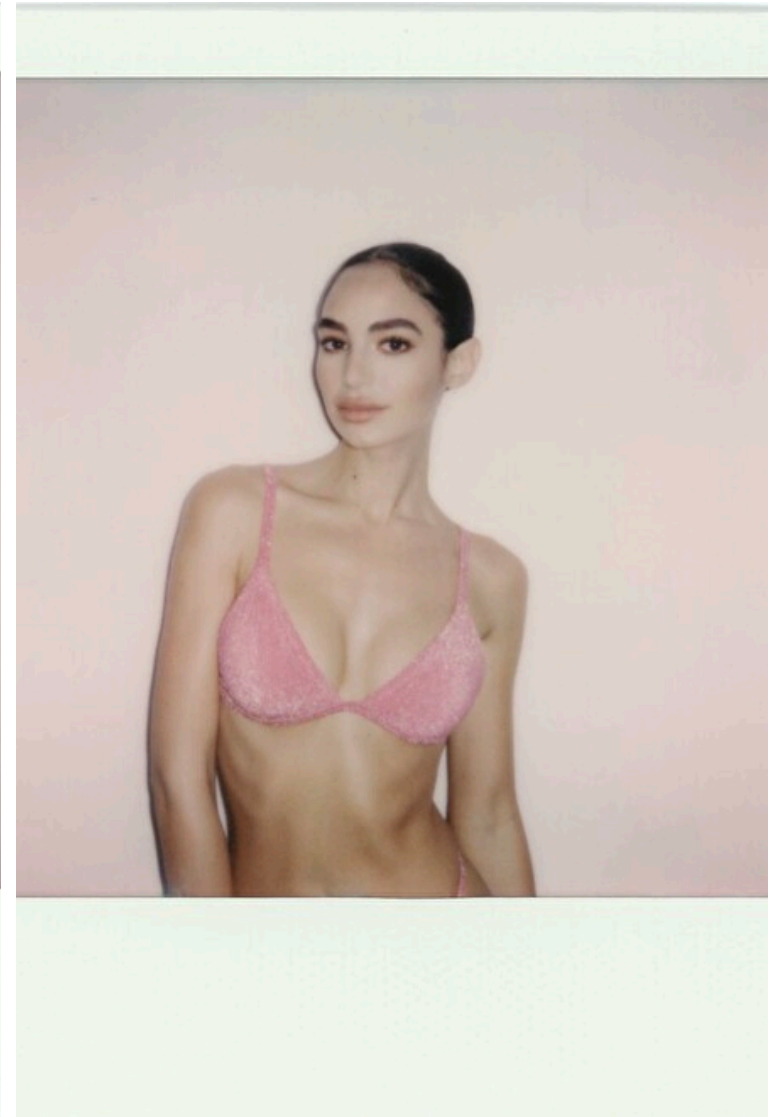

Sarah Mollica

Height 178cm / 5' 10.0"

Bust 81cm / 32"

Waist 61cm / 24"

Hips 89cm / 35"

Shoes EU/US/UK 39 / 8 / 6

Eyes Brown

Hair Brown

Cup B