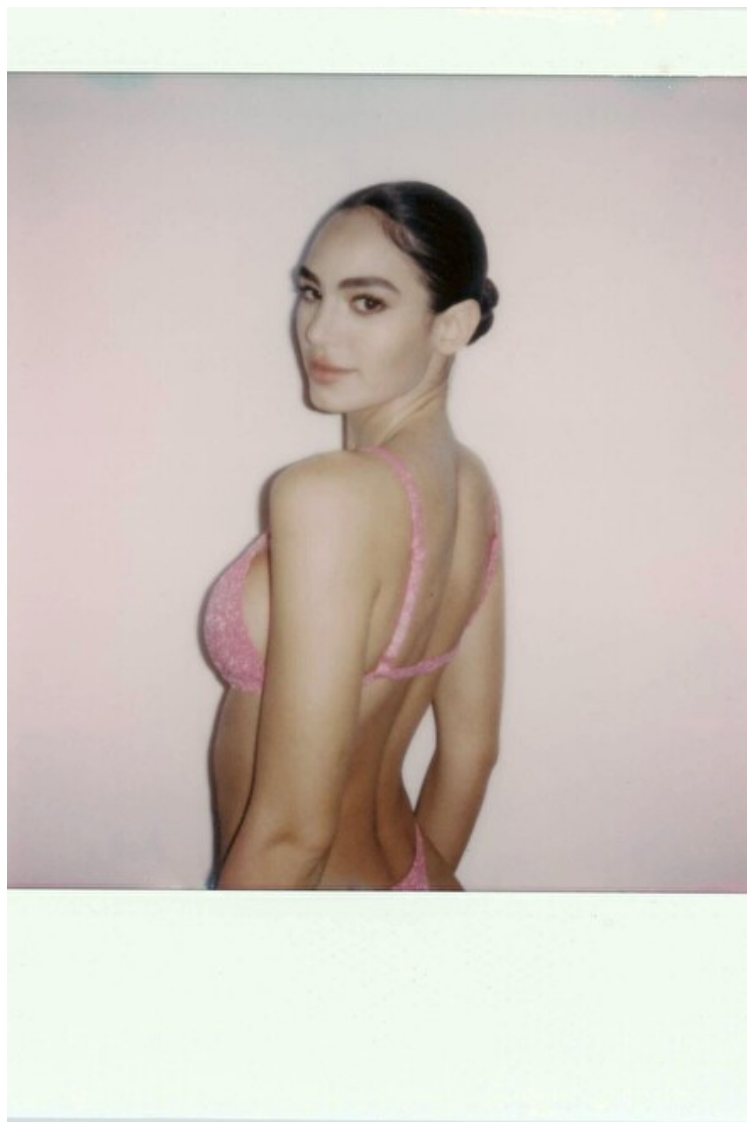

Sarah Mollica

Height 178cm / 5' 10.0"

Bust 81cm / 32"

Waist 61cm / 24"

Hips 89cm / 35"

Shoes EU/US/UK 39 / 8 / 6

Eyes Brown

Hair Brown

Cup B