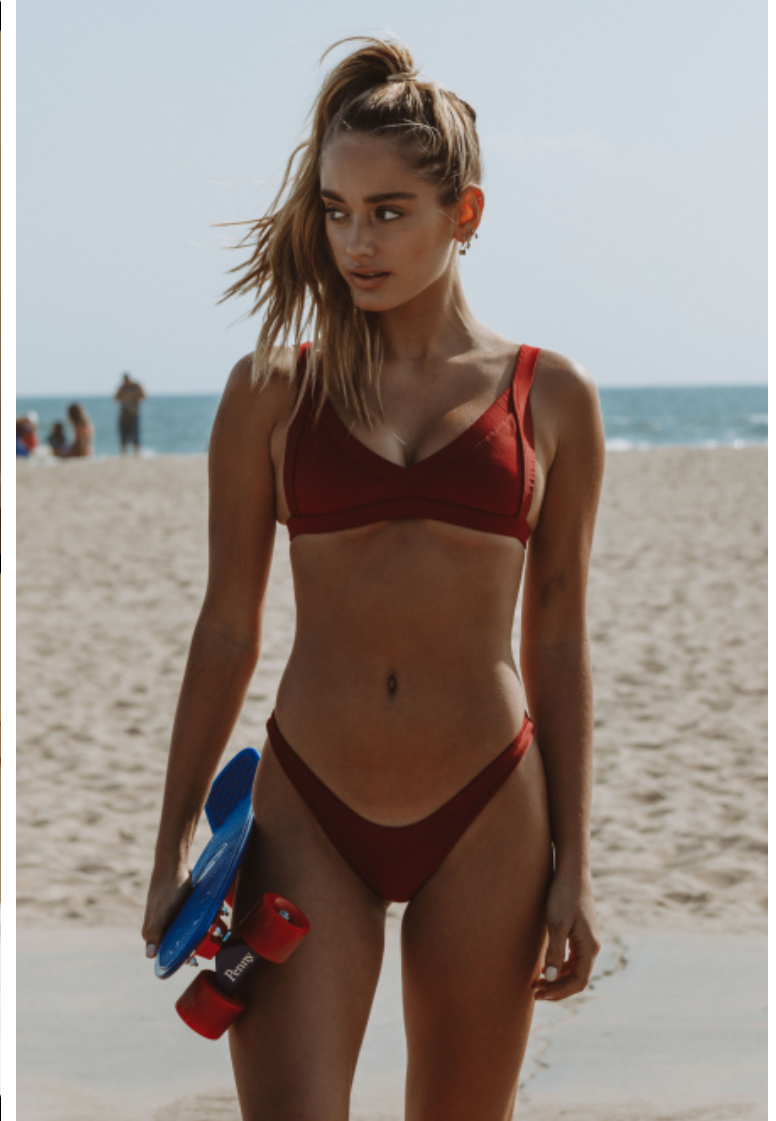

Select

MODEL MANAGEMENT

8255 Beverly Blvd suite 217, Los Angeles, 90048, California, United States

Phone: (213) 454-0991 Email: info.losangeles@selectmodel.com Website: <https://selectmodel.com/>

Saskia Jenkins

Height 170cm / 5' 7.0"

Bust 83cm / 32.5"

Waist 64cm / 25"

Hips 89cm / 35"

Shoes EU/US/UK 38 / 7.5 / 5

Eyes Green

Hair Dark blond

Cup C