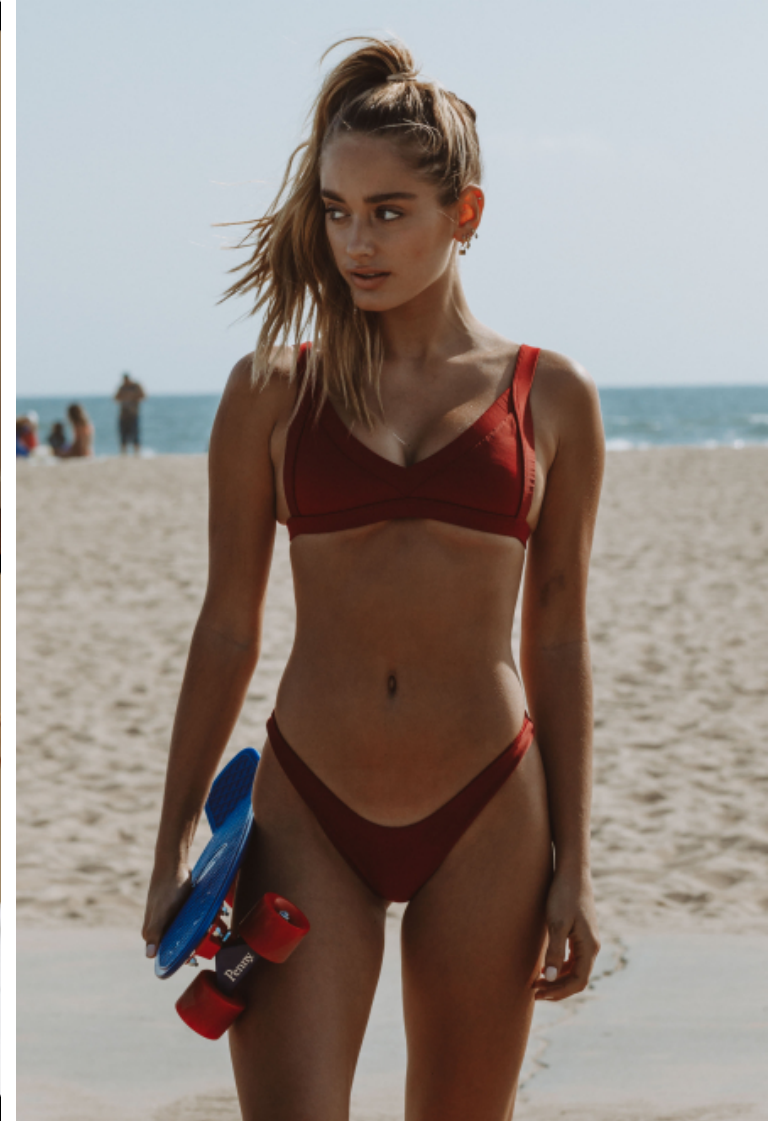

Height 170cm / 5' 7.0"

Bust 83cm / 32.5"

Waist 64cm / 25"

Hips 89cm / 35"

Shoes EU/US/UK 38 / 7.5 / 5

Eyes Green

Hair Dark blond

Cup C