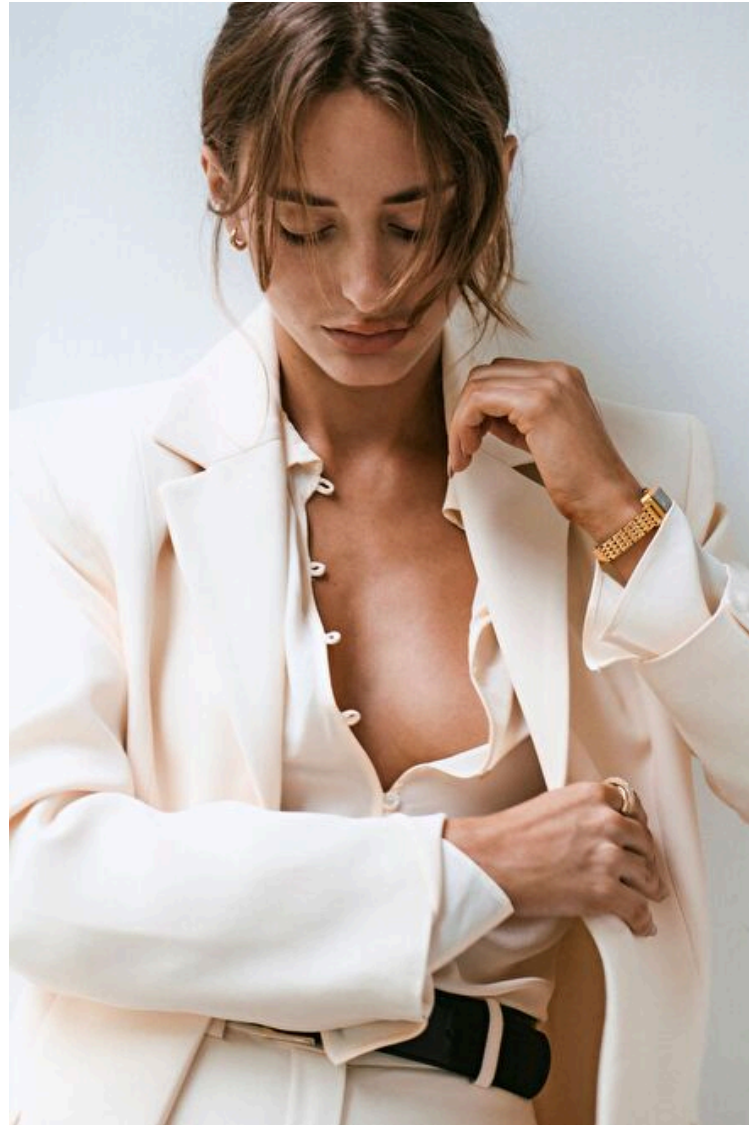

Height 170cm / 5' 7.0"

Bust 83cm / 32.5"

Waist 64cm / 25"

Hips 89cm / 35"

Shoes EU/US/UK 38 / 7.5 / 5

Eyes Green

Hair Dark blond

Cup C