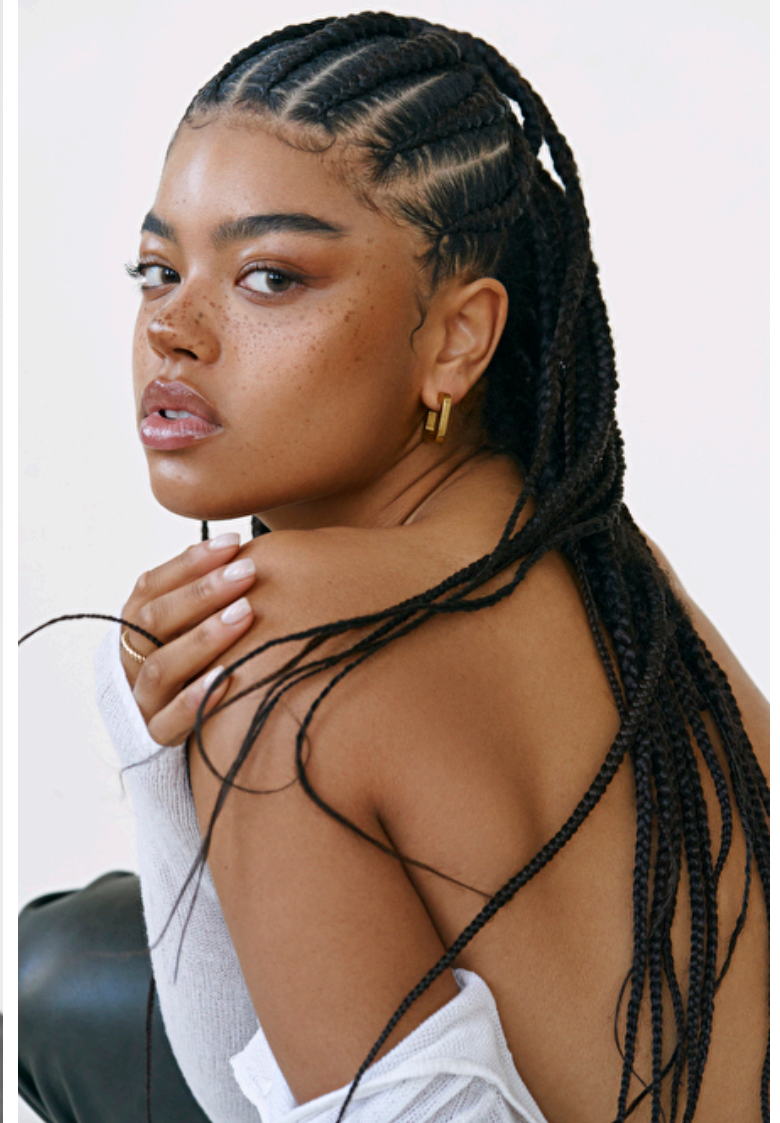

Select

MODEL MANAGEMENT

7250 Melrose Ave Suite 4, Los Angeles, 90046, California, United States

Phone: (213) 454-0991 Email: info.losangeles@selectmodel.com Website: <https://selectmodel.com/>

Serena Horsham

Height 173cm / 5' 8.0"

Bust 86cm / 34"

Waist 71cm / 28"

Hips 104cm / 41"

Shoes EU/US/UK 40 / 9 / 7

Eyes Brown

Hair Black

Cup B