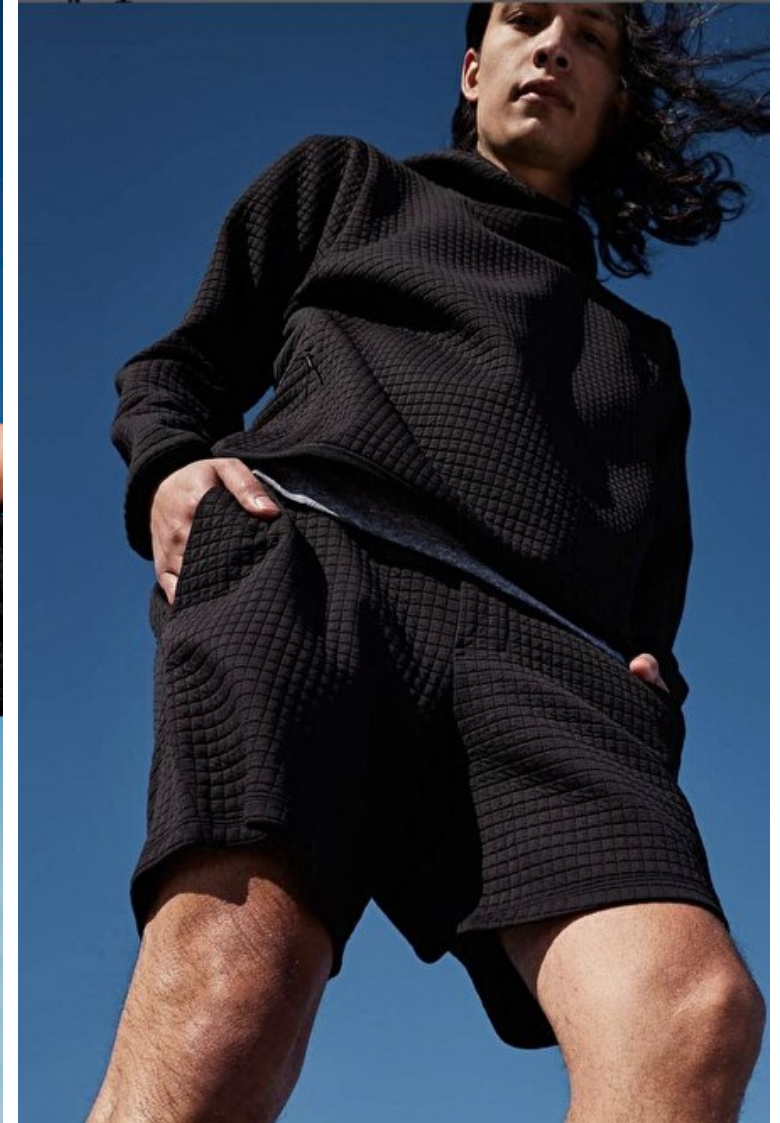

Seth Dodginghorse

Height 185cm / 6' 1.0"

Waist 80cm / 31.5"

Shoes EU/US/UK 43.5 / 11.5 /
10

Eyes Brown

Hair Black

Inseam 86cm / 34"

Neck 37cm / 14.5"

Sleeve 74cm / 29"

Suit size 47cm / 37"