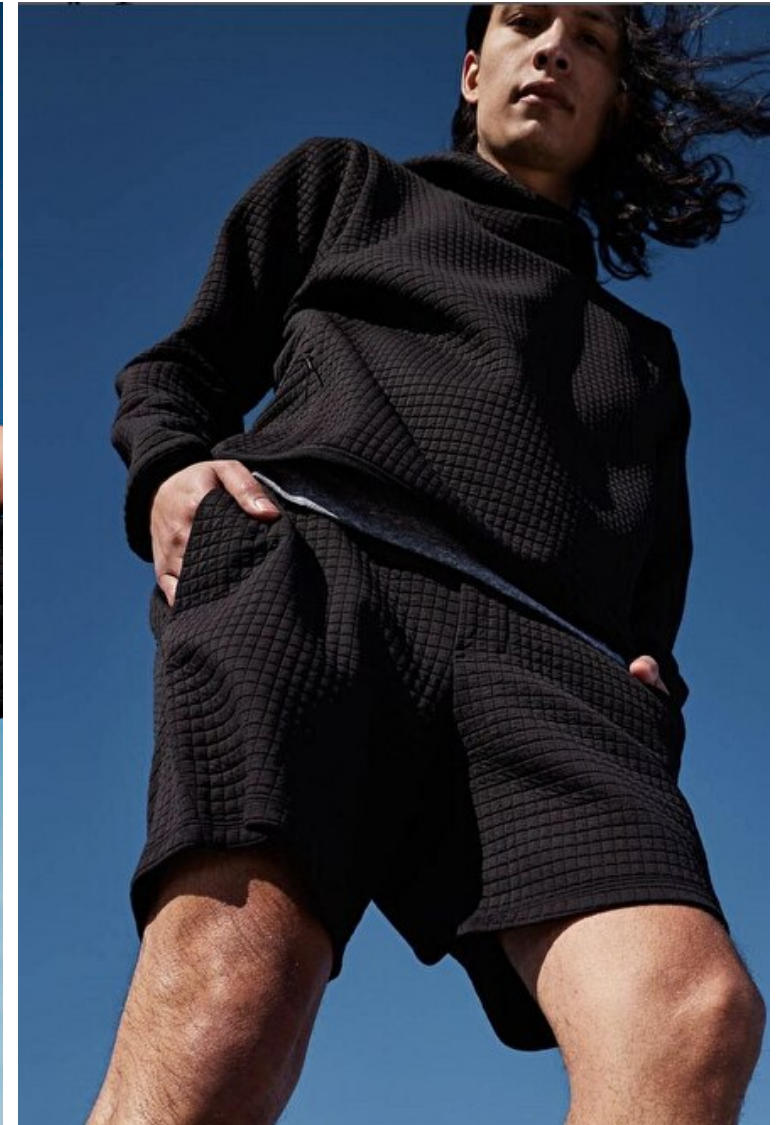

Eyes Brown

Hair Black

Inseam 86cm / 34"

Neck 37cm / 14.5"

Sleeve 74cm / 29"

Suit size 47cm / 37"

Seth Dodginghorse

Height 185cm / 6' 1.0"