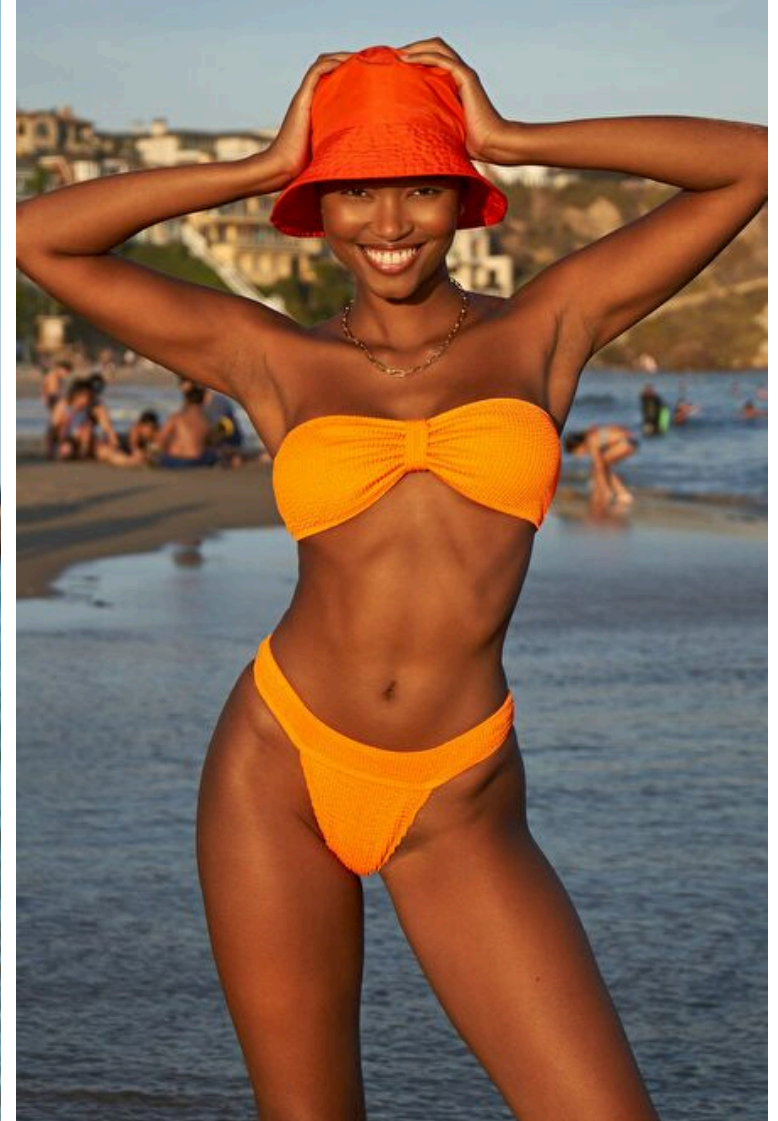

Height 175cm / 5' 9.0"

Bust 82cm / 32.5"

Waist 61cm / 24"

Hips 90cm / 35.5"

Shoes EU/US/UK 40 / 9 / 7

Eyes Dark brown

Hair Dark brown

Cup B