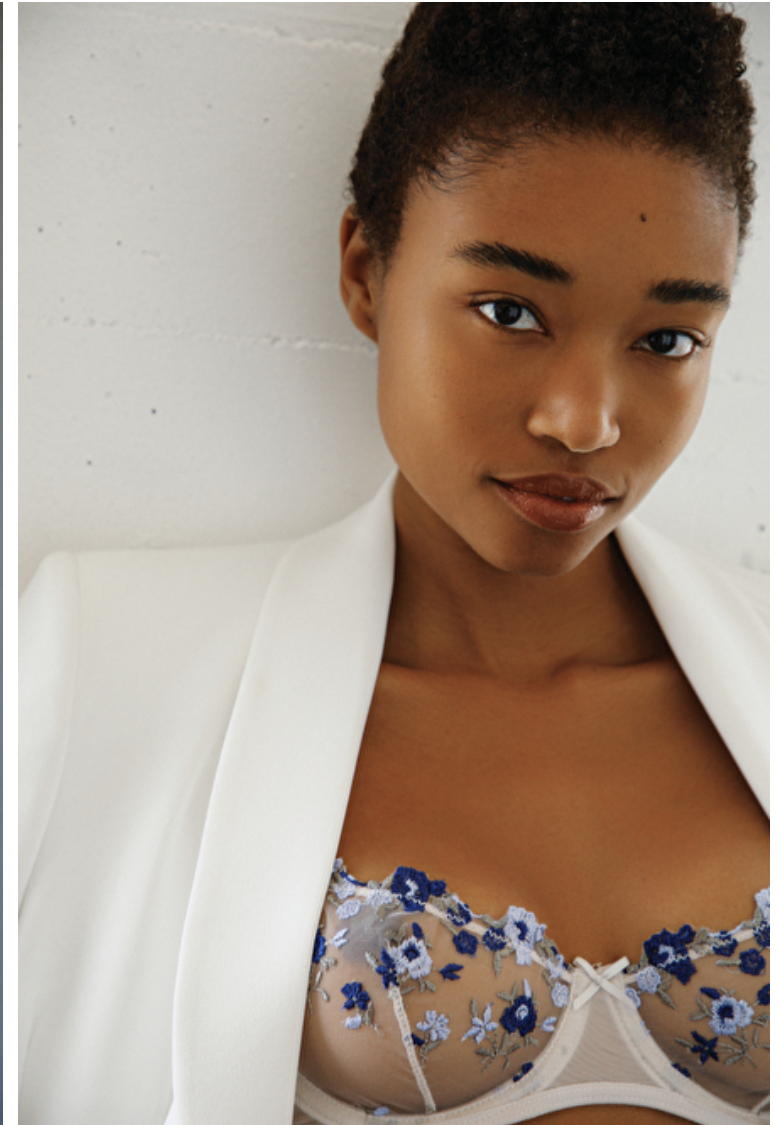

Sherica Small

Height 175cm / 5' 9.0"

Bust 82cm / 32.5"

Waist 61cm / 24"

Hips 90cm / 35.5"

Shoes EU/US/UK 40 / 9 / 7

Eyes Dark brown

Hair Dark brown

Cup B