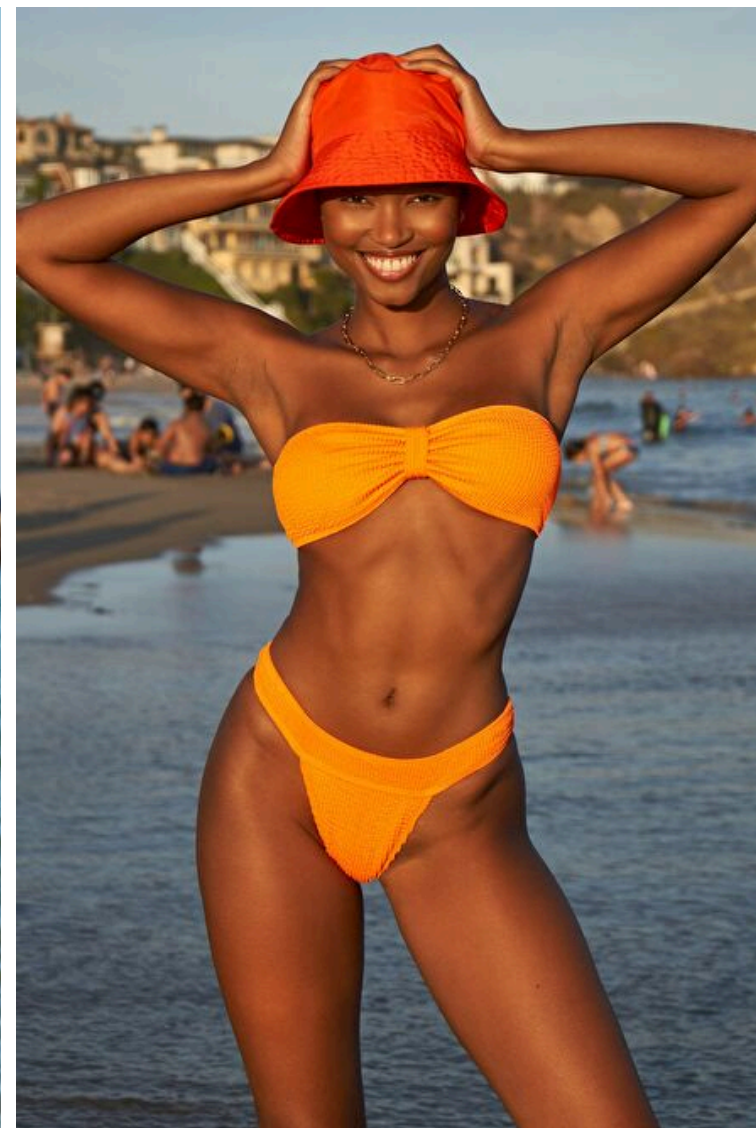

Height 175cm / 5' 9.0"

Bust 82cm / 32.5"

Waist 61cm / 24"

Hips 90cm / 35.5"

Shoes EU/US/UK 40 / 9 / 7

Eyes Dark brown

Hair Dark brown

Cup B