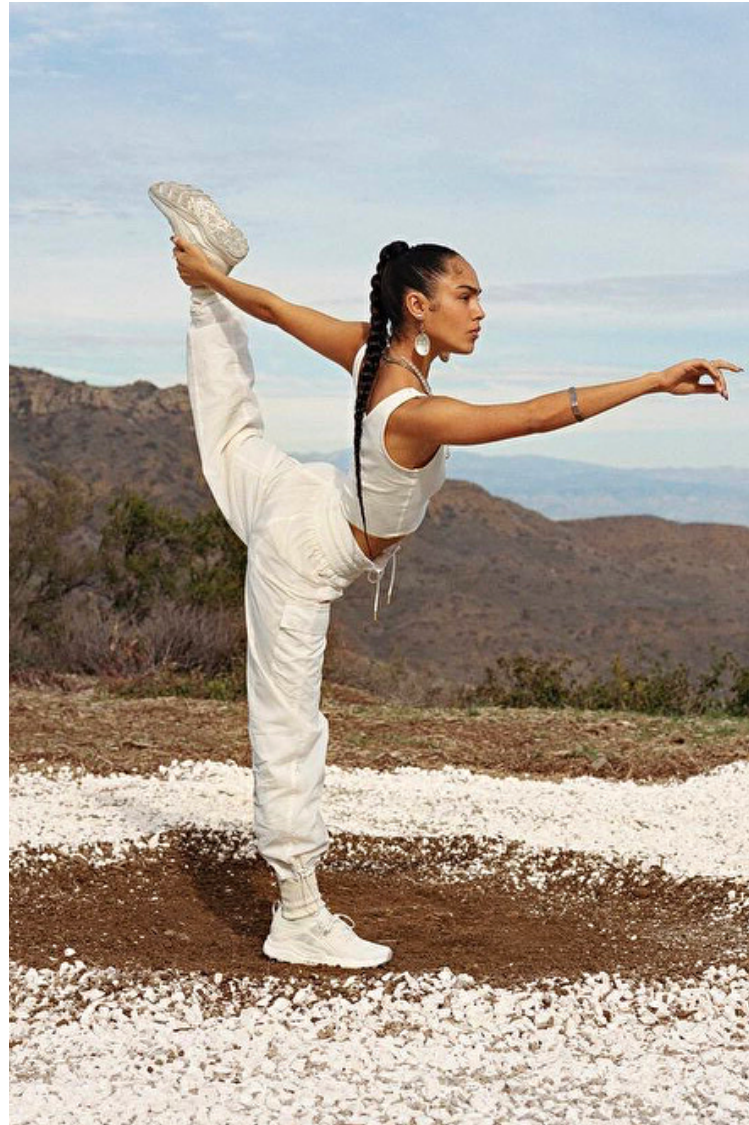

Bust 76cm / 30"

Waist 59cm / 23"

Hips 76cm / 30"

Shoes EU/US/UK 38.5 / 7.5 / 5

Eyes Brown

Hair Dark brown

Sierra Caravarin

Height 160cm / 5' 3.0"