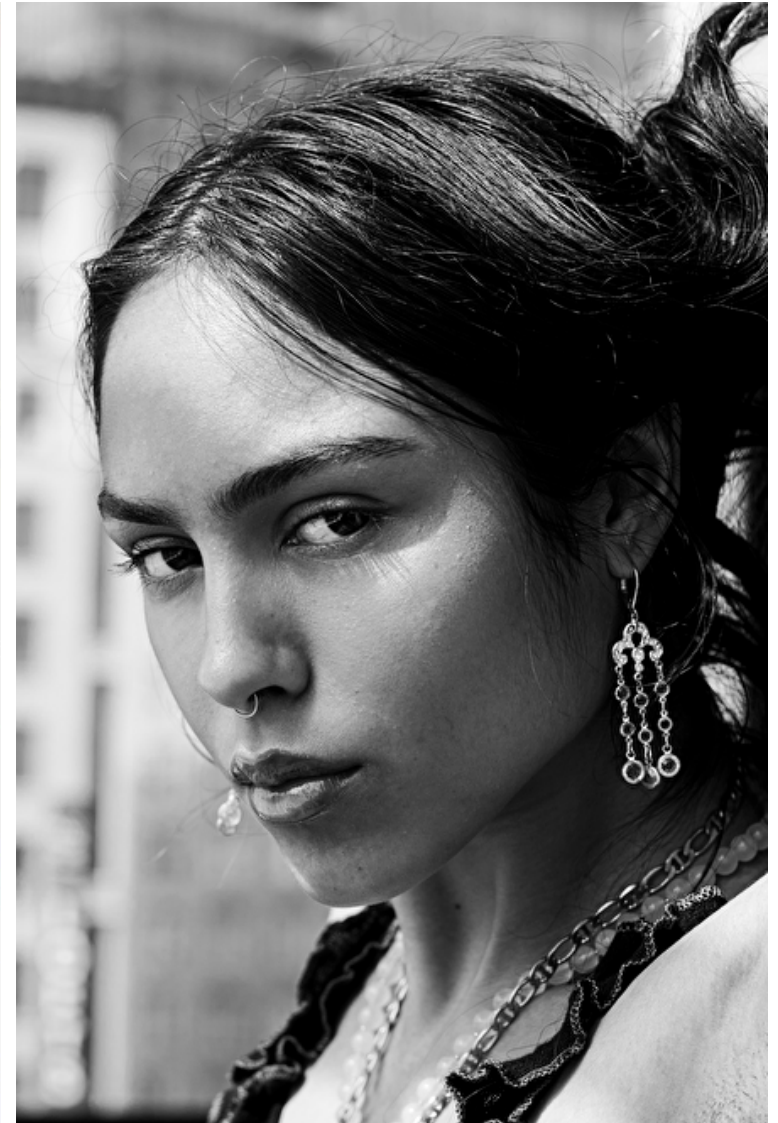

Bust 76cm / 30"

Waist 59cm / 23"

Hips 76cm / 30"

Shoes EU/US/UK 38.5 / 7.5 / 5

Eyes Brown

Hair Dark brown

Select

MODEL MANAGEMENT