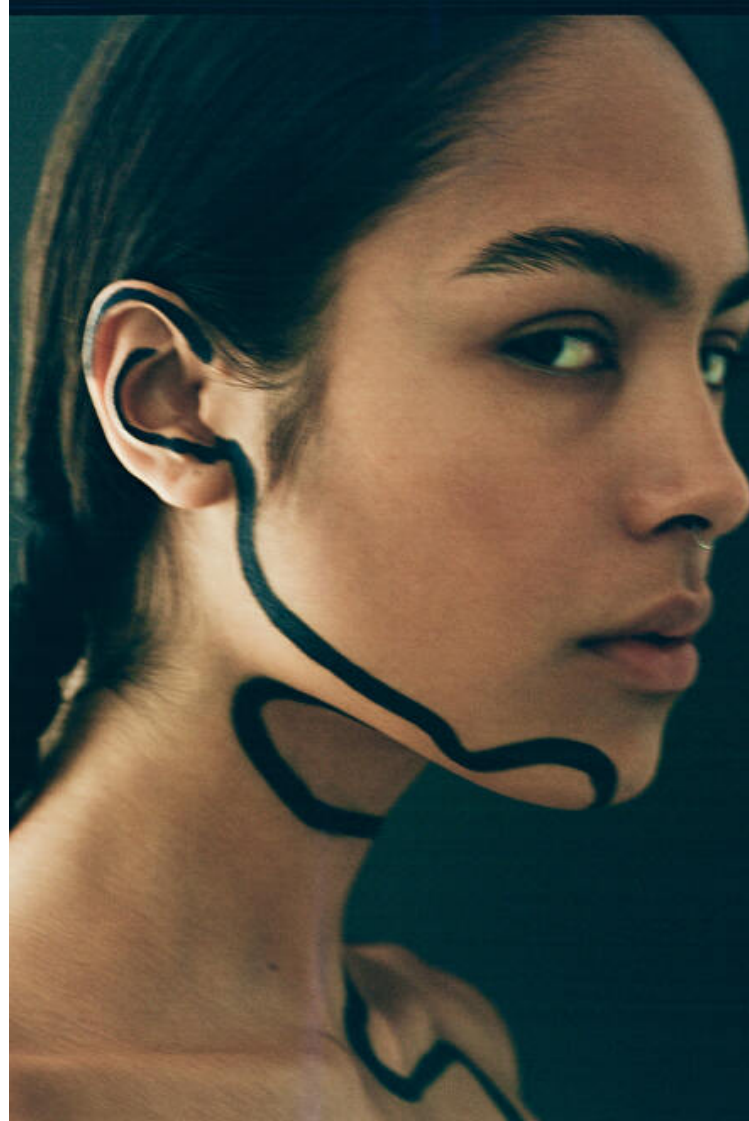

Bust 76cm / 30"

Waist 59cm / 23"

Hips 76cm / 30"

Shoes EU/US/UK 38.5 / 7.5 / 5

Eyes Brown

Hair Dark brown

Select

MODEL MANAGEMENT