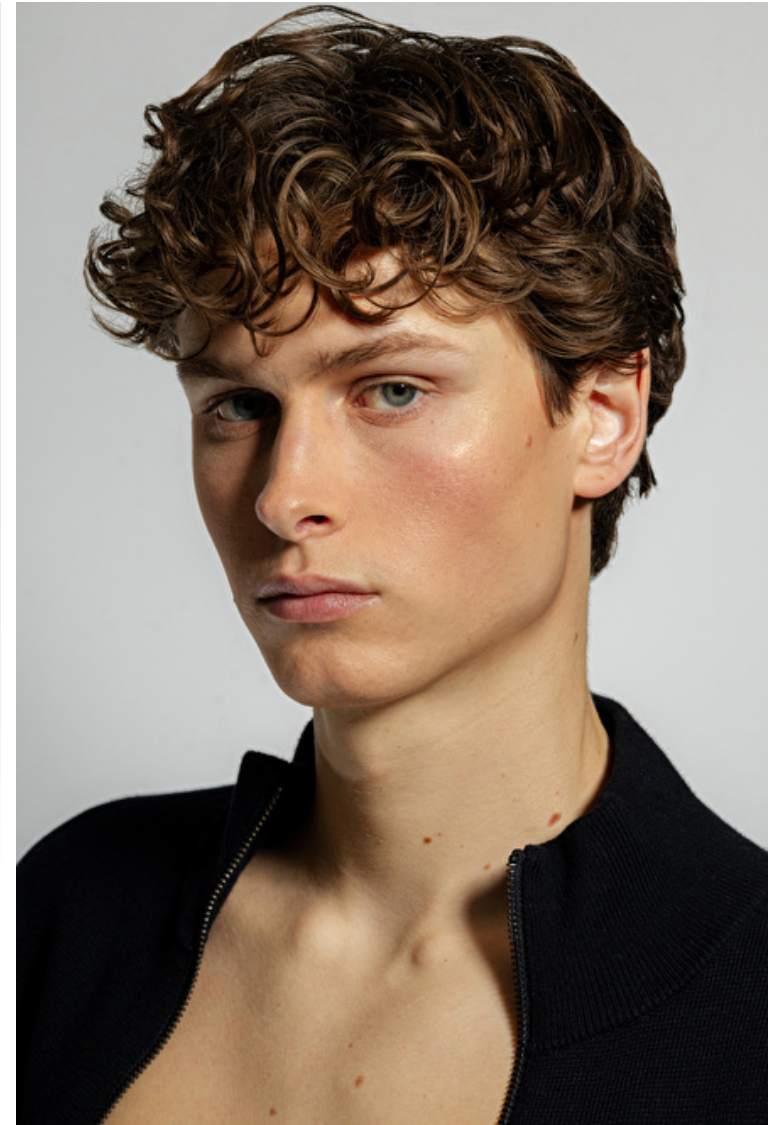

Select

MODEL MANAGEMENT

7250 Melrose Ave Suite 4, Los Angeles, 90046, California, United States

Phone: (213) 454-0991 **Email:** info.losangeles@selectmodel.com **Website:** <https://selectmodel.com/>

SILAS GANN

Height 188cm / 6' 2.0"

Waist 76cm / 30"

Shoes EU/US/UK 43 / 10.5 / 9

Eyes Blue green

Hair Blond

Inseam 81cm / 32"

Neck 39cm / 15.5"

Suit size 48cm / 38"

Suit cut Long