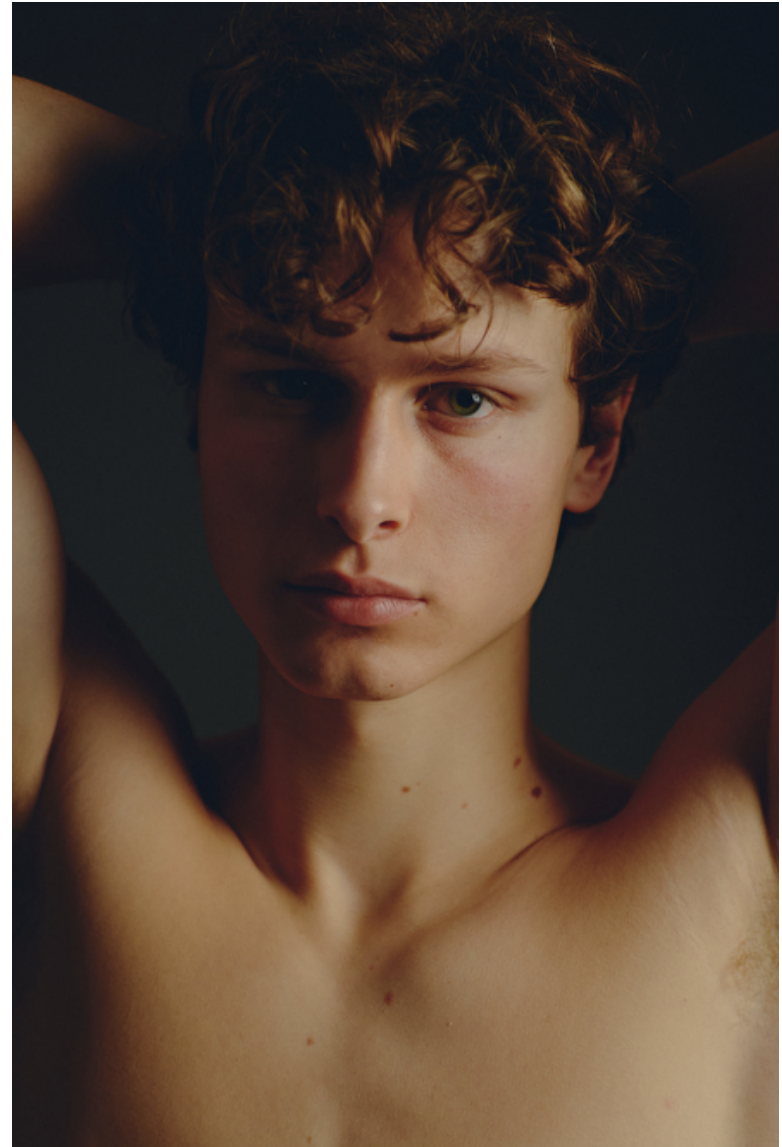

SILAS GANN

Height 188cm / 6' 2.0"

Waist 76cm / 30"

Shoes EU/US/UK 43 / 10.5 / 9

Eyes Blue green

Hair Blond

Inseam 81cm / 32"

Neck 39cm / 15.5"

Suit size 48cm / 38"

Suit cut Long