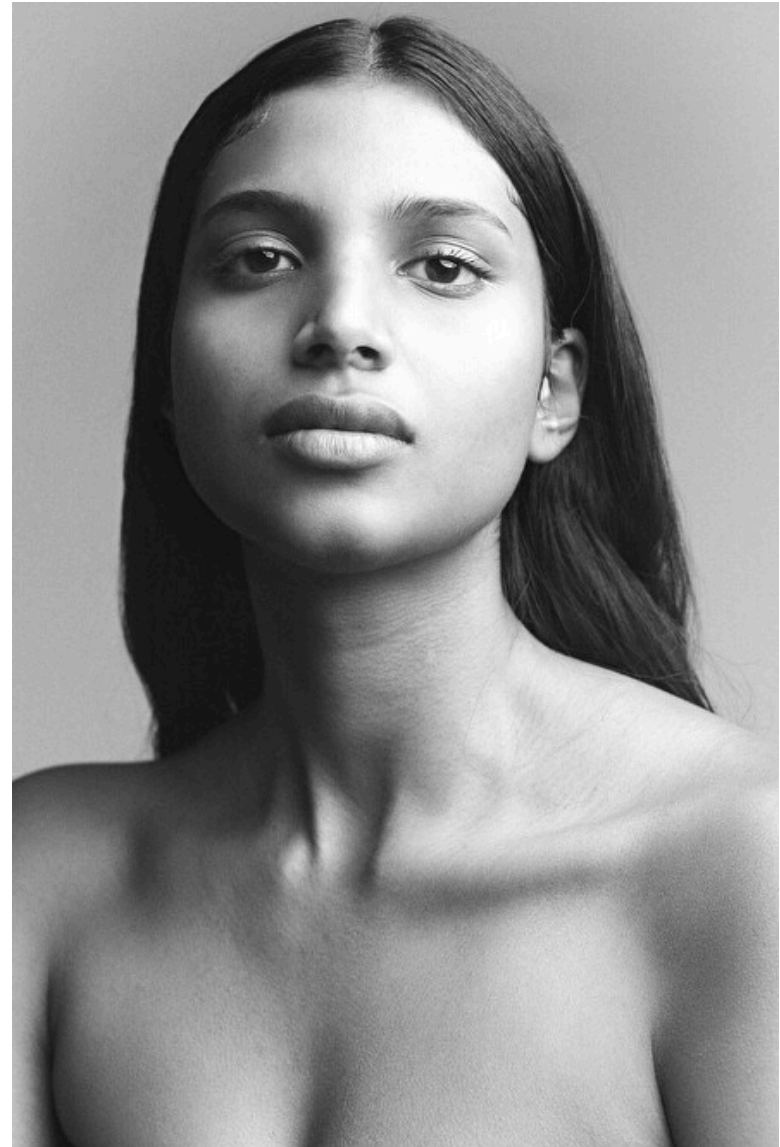

## Sona

Height 178cm / 5' 10.0"

Bust 88cm / 34.5"

Waist 74cm / 29"

Hips 102cm / 40"

Shoes EU/US/UK 41 / 9.5 / 8

Eyes Brown

Hair Black