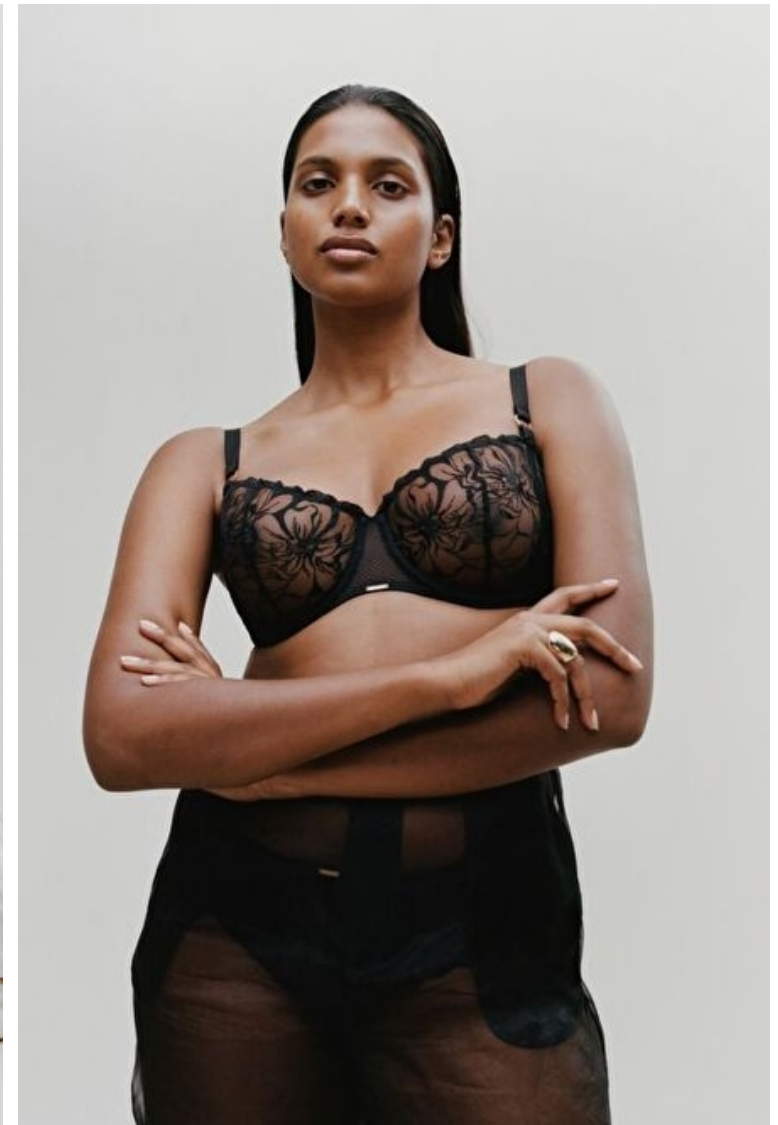

Select

MODEL MANAGEMENT

8255 Beverly Blvd suite 217, Los Angeles, 90048, California, United States

Phone: (213) 454-0991 Email: info.losangeles@selectmodel.com Website: <https://selectmodel.com/>

Sona

Height 178cm / 5' 10.0"

Size EU/US 40 / 10

Bust 90cm / 35.5"

Waist 74cm / 29"

Hips 107cm / 42"

Shoes EU/US/UK 41.5 / 10 / 8

Eyes Brown

Hair Black