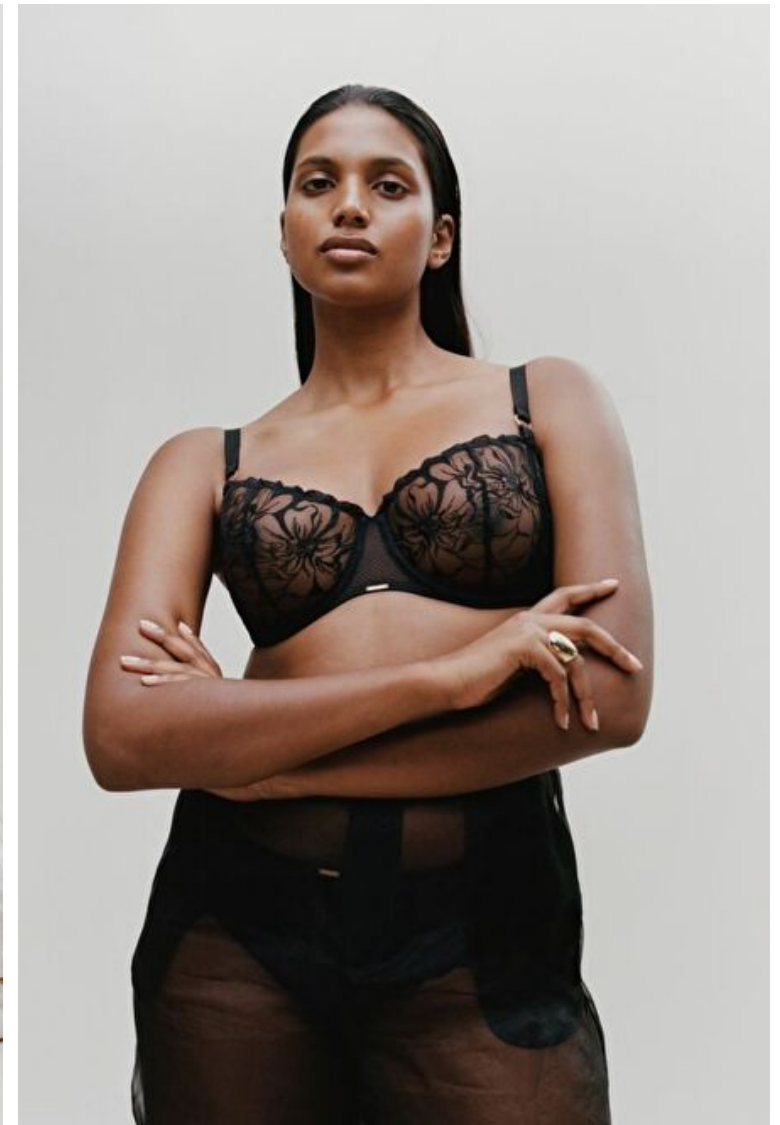

Select

MODEL MANAGEMENT

7250 Melrose Ave Suite 4, Los Angeles, 90046, California, United States

Phone: (213) 454-0991 Email: info.losangeles@selectmodel.com Website: <https://selectmodel.com/>

Sona

Height 178cm / 5' 10.0"

Size EU/US 40 / 10

Bust 86cm / 34"

Waist 74cm / 29"

Hips 103cm / 40.5"

Shoes EU/US/UK 41.5 / 10 / 8

Eyes Brown

Hair Black