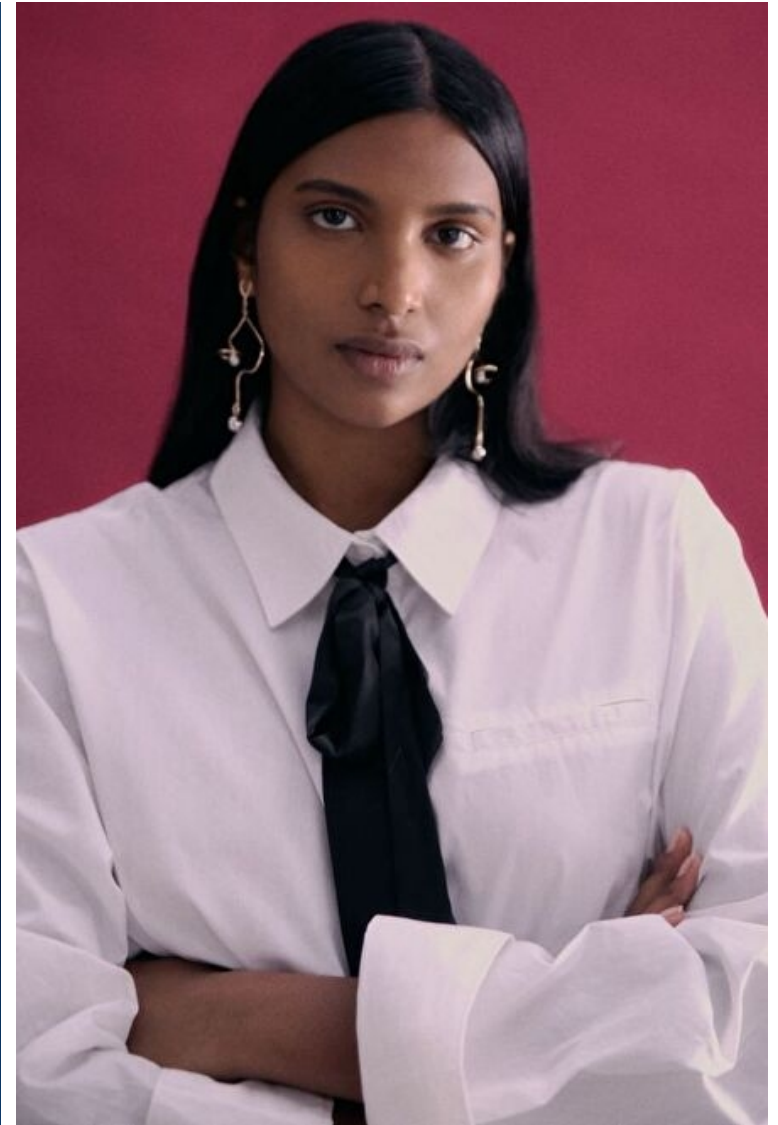

Select

MODEL MANAGEMENT

8255 Beverly Blvd suite 217, Los Angeles, 90048, California, United States

Phone: (213) 454-0991 **Email:** info.losangeles@selectmodel.com **Website:** <https://selectmodel.com/>

Sona

Height 178cm / 5' 10.0"

Size EU/US 40 / 10

Bust 90cm / 35.5"

Waist 74cm / 29"

Hips 107cm / 42"

Shoes EU/US/UK 41.5 / 10 / 8

Eyes Brown

Hair Black