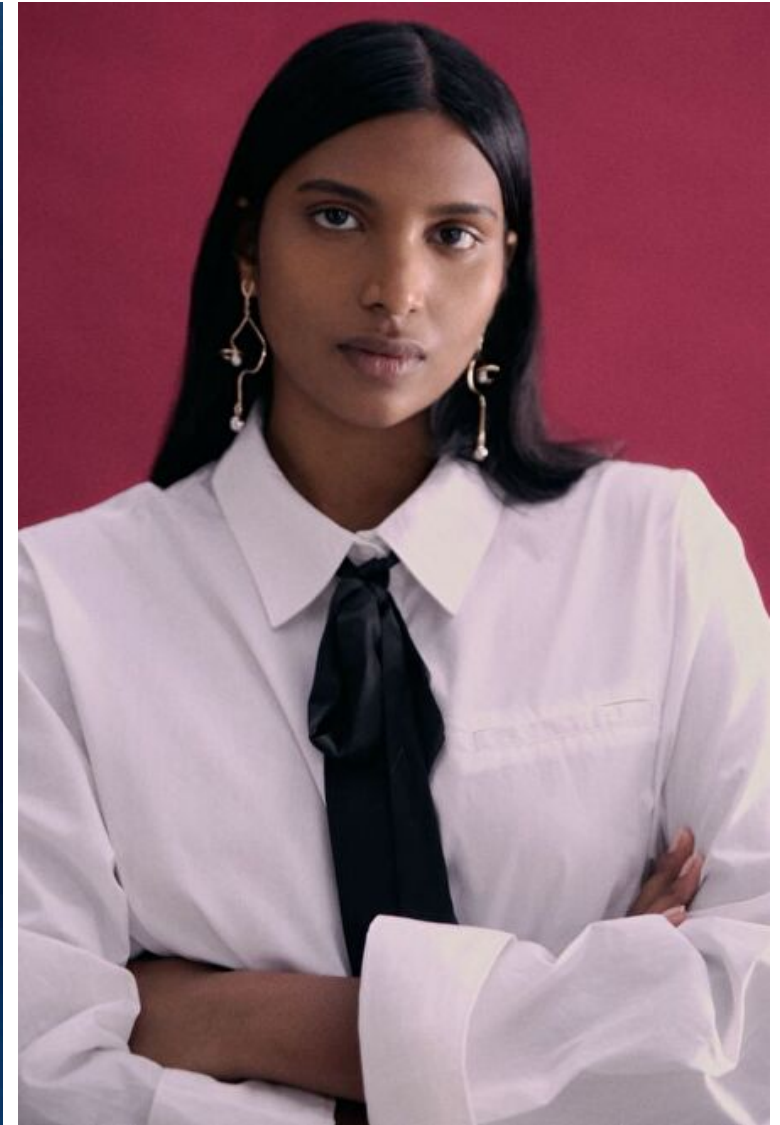

Select

MODEL MANAGEMENT

7250 Melrose Ave Suite 4, Los Angeles, 90046, California, United States

Phone: (213) 454-0991 **Email:** info.losangeles@selectmodel.com **Website:** <https://selectmodel.com/>

Sona

Height 178cm / 5' 10.0"

Size EU/US 40 / 10

Bust 86cm / 34"

Waist 74cm / 29"

Hips 103cm / 40.5"

Shoes EU/US/UK 41.5 / 10 / 8

Eyes Brown

Hair Black