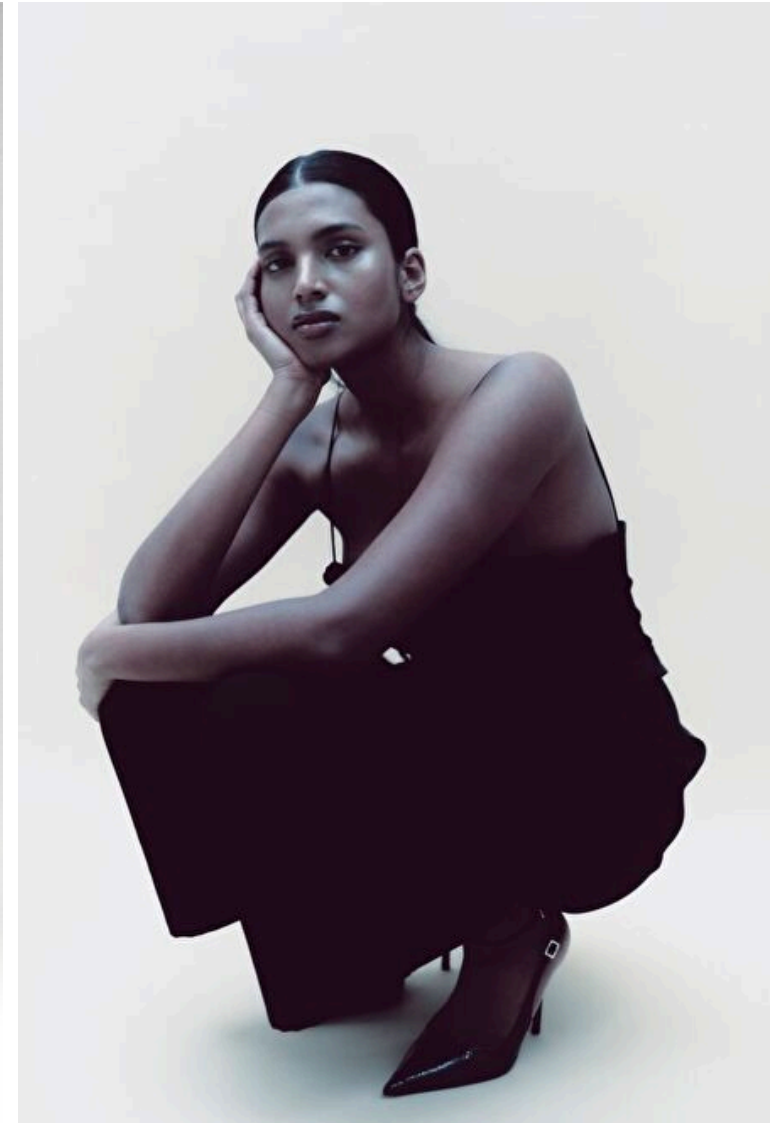

Select

MODEL MANAGEMENT

7250 Melrose Ave Suite 4, Los Angeles, 90046, California, United States

Phone: (213) 454-0991 Email: info.losangeles@selectmodel.com Website: <https://selectmodel.com/>

Sona

Height 178cm / 5' 10.0"

Size EU/US 40 / 10

Bust 86cm / 34"

Waist 74cm / 29"

Hips 103cm / 40.5"

Shoes EU/US/UK 41.5 / 10 / 8

Eyes Brown

Hair Black