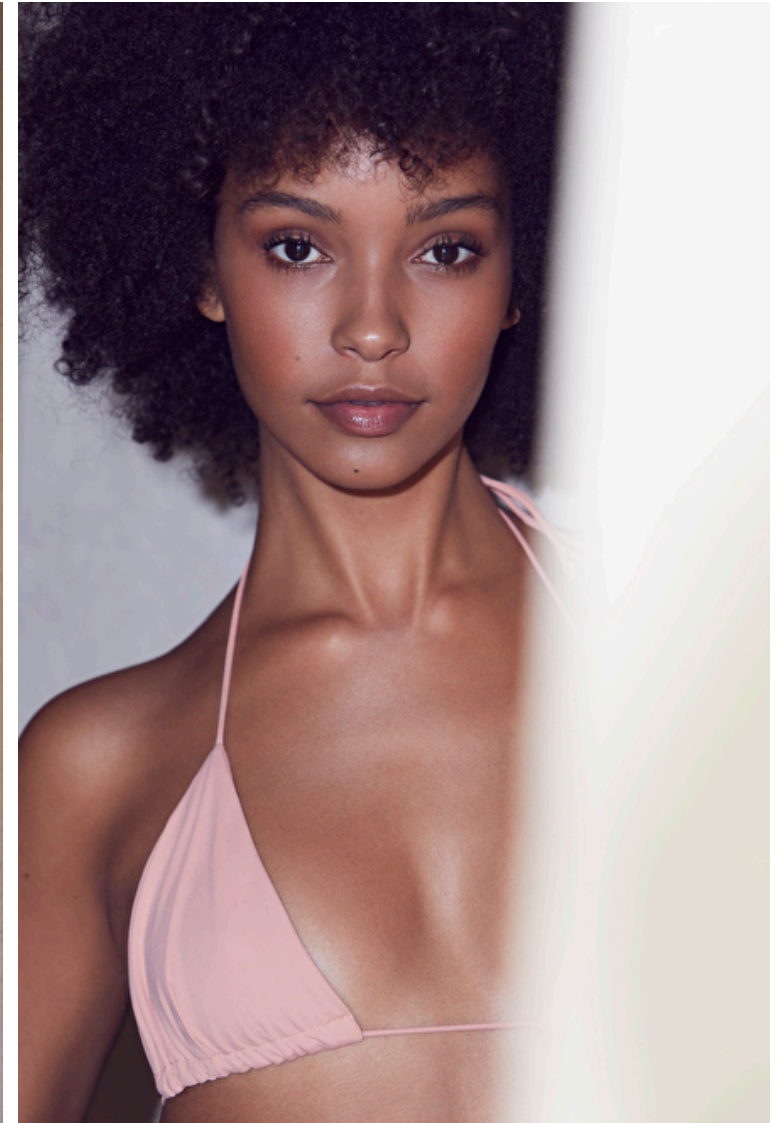

Select

MODEL MANAGEMENT

7250 Melrose Ave Suite 4, Los Angeles, 90046, California, United States

Phone: (213) 454-0991 Email: info.losangeles@selectmodel.com Website: <https://selectmodel.com/>

Staci Lyon

Height 175cm / 5' 9.0"

Size EU/US 34 / 4

Bust 81cm / 32"

Waist 61cm / 24"

Hips 94cm / 37"

Shoes EU/US/UK 39 / 8 / 6

Eyes Brown

Hair Brown

Cup C