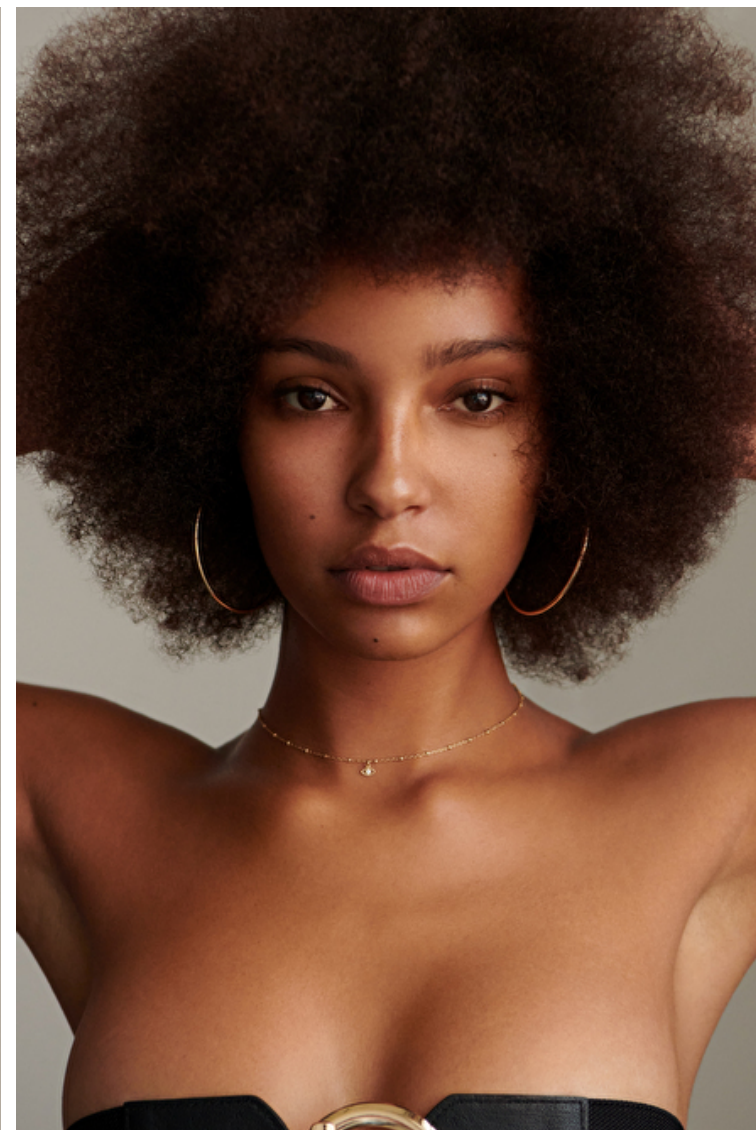

Select

MODEL MANAGEMENT

7250 Melrose Ave Suite 4, Los Angeles, 90046, California, United States

Phone: (213) 454-0991 **Email:** info.losangeles@selectmodel.com **Website:** <https://selectmodel.com/>

Staci Lyon

Height 175cm / 5' 9.0"

Size EU/US 34 / 4

Bust 81cm / 32"

Waist 61cm / 24"

Hips 91cm / 36"

Shoes EU/US/UK 39 / 8 / 6

Eyes Brown

Hair Brown

Cup C