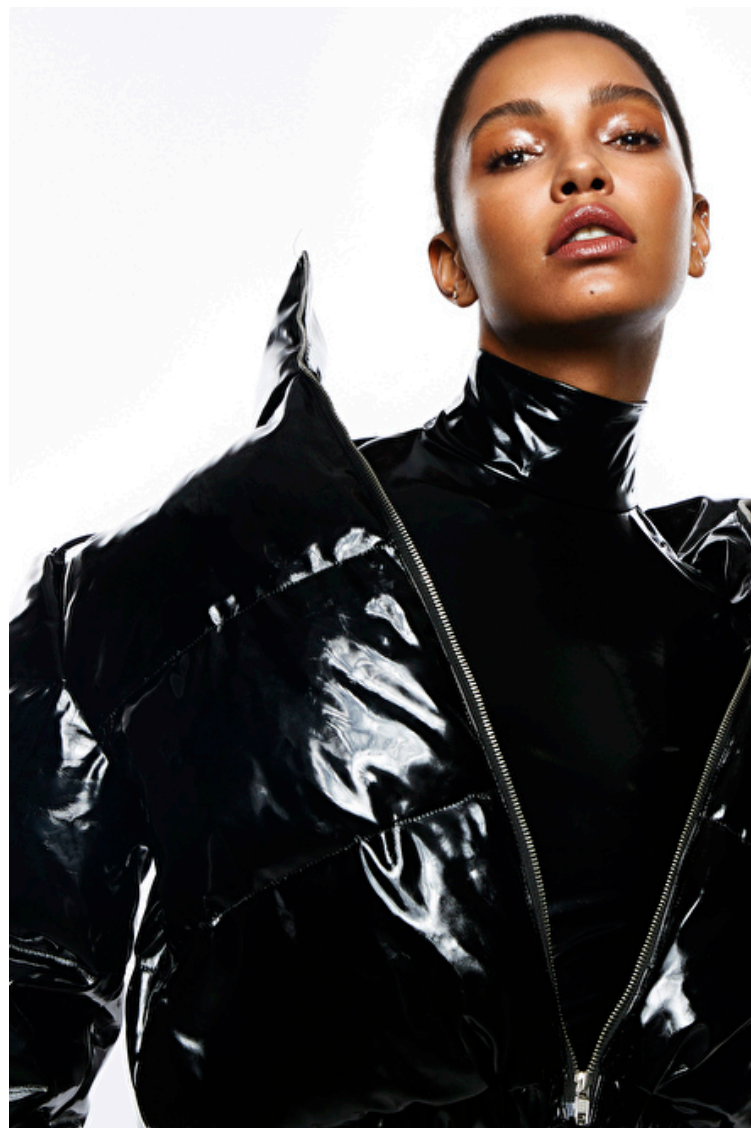

Select

MODEL MANAGEMENT

7250 Melrose Ave Suite 4, Los Angeles, 90046, California, United States

Phone: (213) 454-0991 Email: info.losangeles@selectmodel.com Website: <https://selectmodel.com/>

Staci Lyon

Height 175cm / 5' 9.0"

Size EU/US 34 / 4

Bust 81cm / 32"

Waist 61cm / 24"

Hips 94cm / 37"

Shoes EU/US/UK 39 / 8 / 6

Eyes Brown

Hair Brown

Cup C