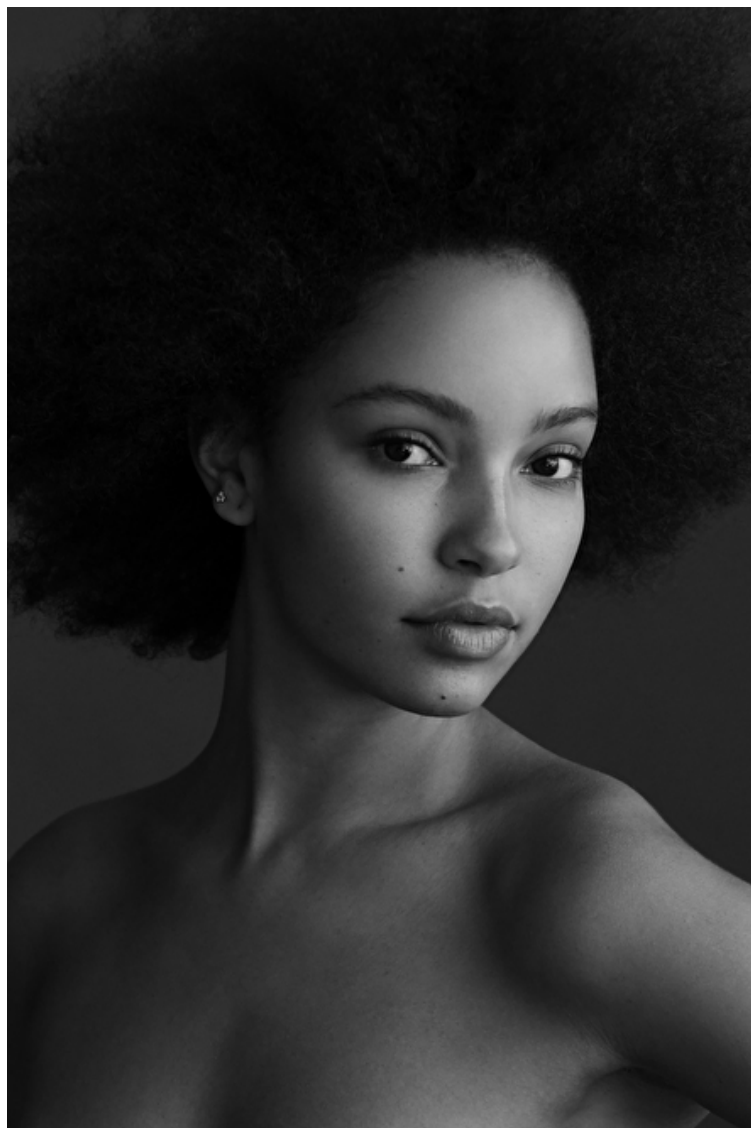

Select

MODEL MANAGEMENT

7250 Melrose Ave Suite 4, Los Angeles, 90046, California, United States

Phone: (213) 454-0991 Email: info.losangeles@selectmodel.com Website: <https://selectmodel.com/>

Staci Lyon

Height 175cm / 5' 9.0"

Size EU/US 34 / 4

Bust 81cm / 32"

Waist 61cm / 24"

Hips 94cm / 37"

Shoes EU/US/UK 39 / 8 / 6

Eyes Brown

Hair Brown

Cup C