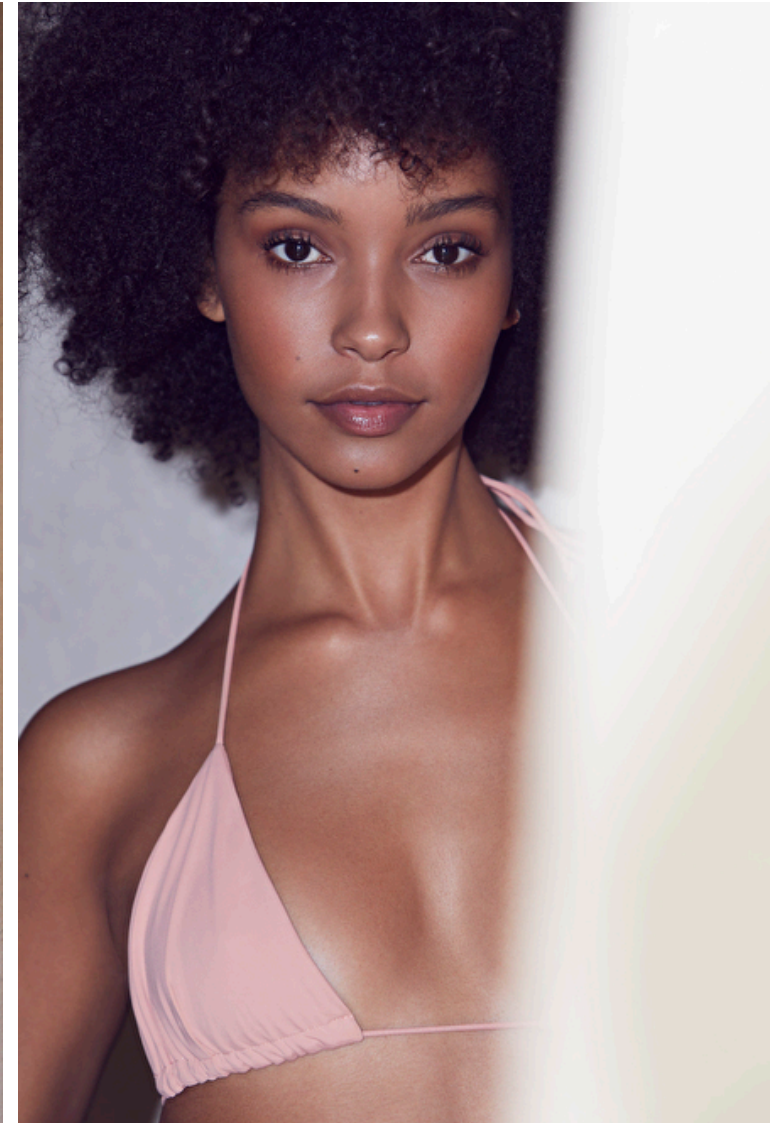

Select

MODEL MANAGEMENT

7250 Melrose Ave Suite 4, Los Angeles, 90046, California, United States

Phone: (213) 454-0991 Email: info.losangeles@selectmodel.com Website: <https://selectmodel.com/>

Staci Lyon

Height 175cm / 5' 9.0"

Size EU/US 34 / 4

Bust 81cm / 32"

Waist 61cm / 24"

Hips 91cm / 36"

Shoes EU/US/UK 39 / 8 / 6

Eyes Brown

Hair Brown

Cup C