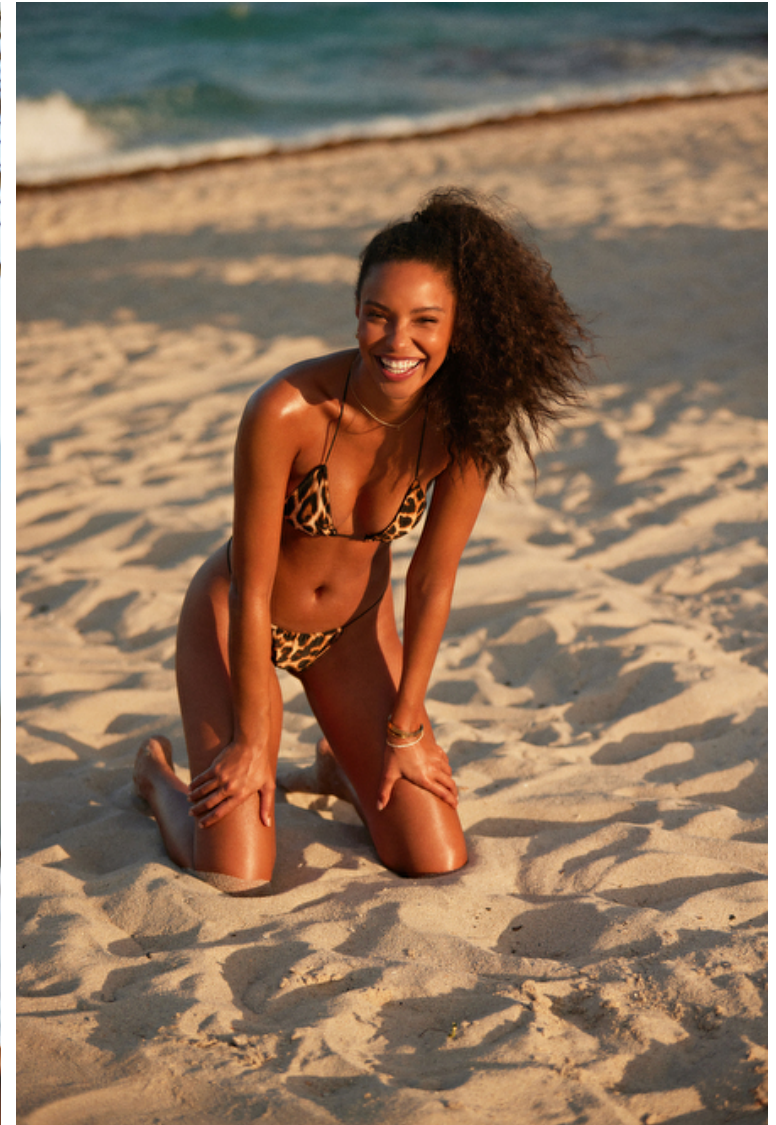

Staci Lyon

Height 175cm / 5' 9.0"

Size EU/US 34 / 4

Bust 81cm / 32"

Waist 61cm / 24"

Hips 91cm / 36"

Shoes EU/US/UK 39 / 8 / 6

Eyes Brown

Hair Brown

Cup C