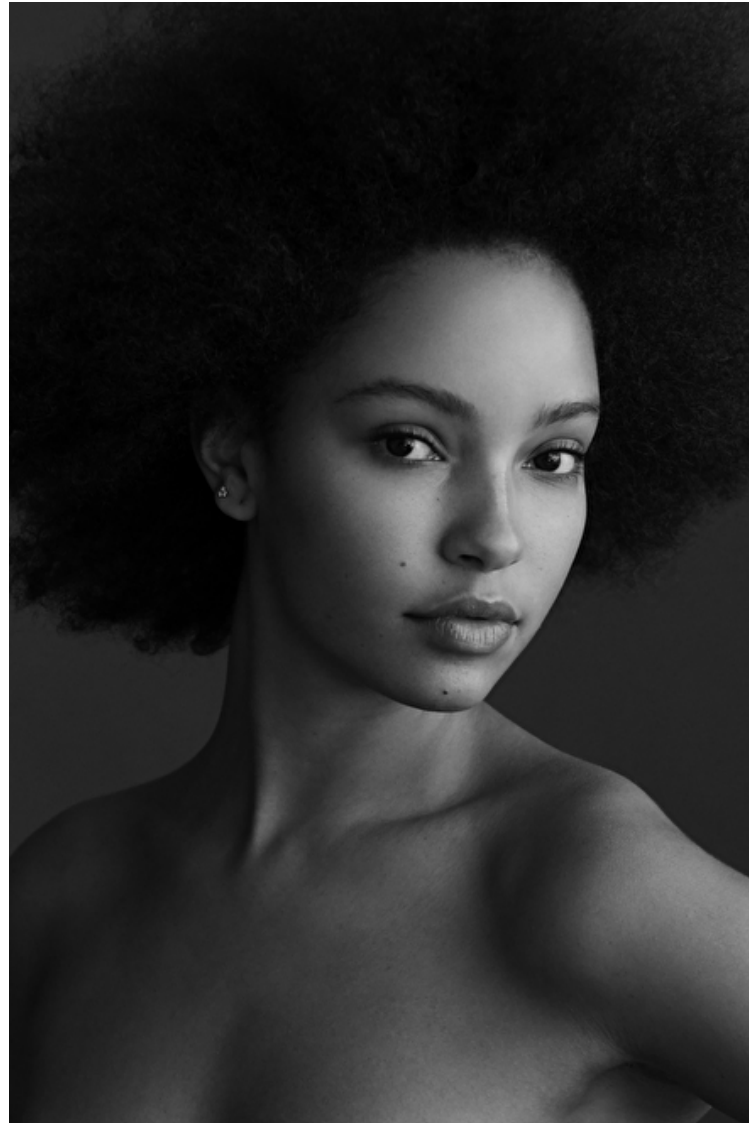

Select

MODEL MANAGEMENT

7250 Melrose Ave Suite 4, Los Angeles, 90046, California, United States

Phone: (213) 454-0991 Email: info.losangeles@selectmodel.com Website: <https://selectmodel.com/>

Staci Lyon

Height 175cm / 5' 9.0"

Size EU/US 34 / 4

Bust 81cm / 32"

Waist 61cm / 24"

Hips 91cm / 36"

Shoes EU/US/UK 39 / 8 / 6

Eyes Brown

Hair Brown

Cup C