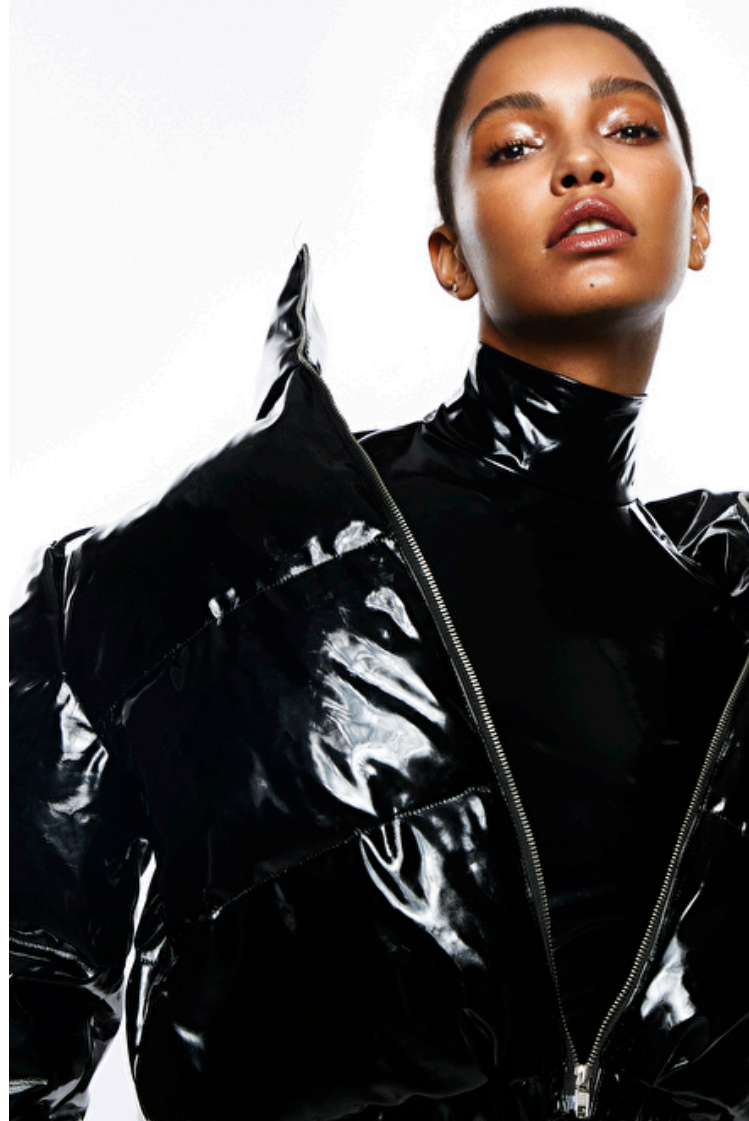

Select

MODEL MANAGEMENT

7250 Melrose Ave Suite 4, Los Angeles, 90046, California, United States

Phone: (213) 454-0991 Email: info.losangeles@selectmodel.com Website: <https://selectmodel.com/>

Staci Lyon

Height 175cm / 5' 9.0"

Size EU/US 34 / 4

Bust 81cm / 32"

Waist 61cm / 24"

Hips 91cm / 36"

Shoes EU/US/UK 39 / 8 / 6

Eyes Brown

Hair Brown

Cup C