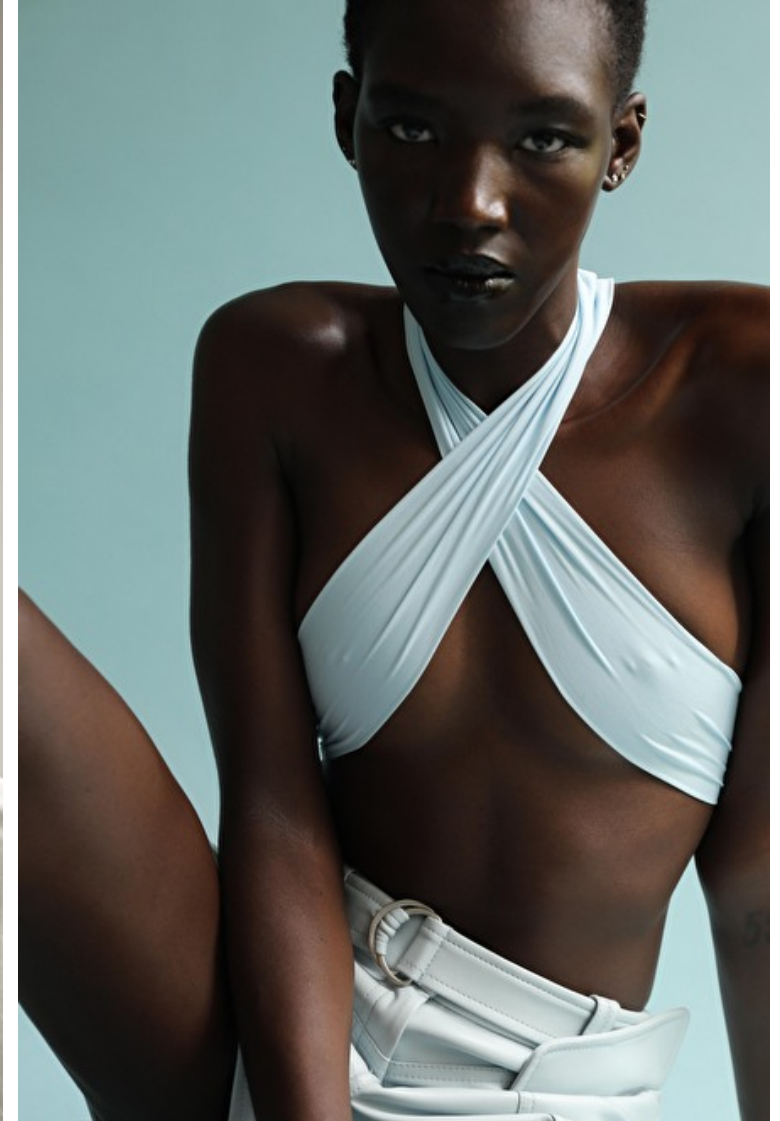

Select

MODEL MANAGEMENT

7250 Melrose Ave Suite 4, Los Angeles, 90046, California, United States

Phone: (213) 454-0991 Email: info.losangeles@selectmodel.com Website: <https://selectmodel.com/>

Suiat Said

Height 175cm / 5' 9.0"

Size EU/US 32 / 2

Bust 79cm / 31"

Waist 59cm / 23"

Hips 86cm / 34"

Shoes EU/US/UK 40 / 9 / 7

Eyes Brown

Hair Black

Cup C

Location GA