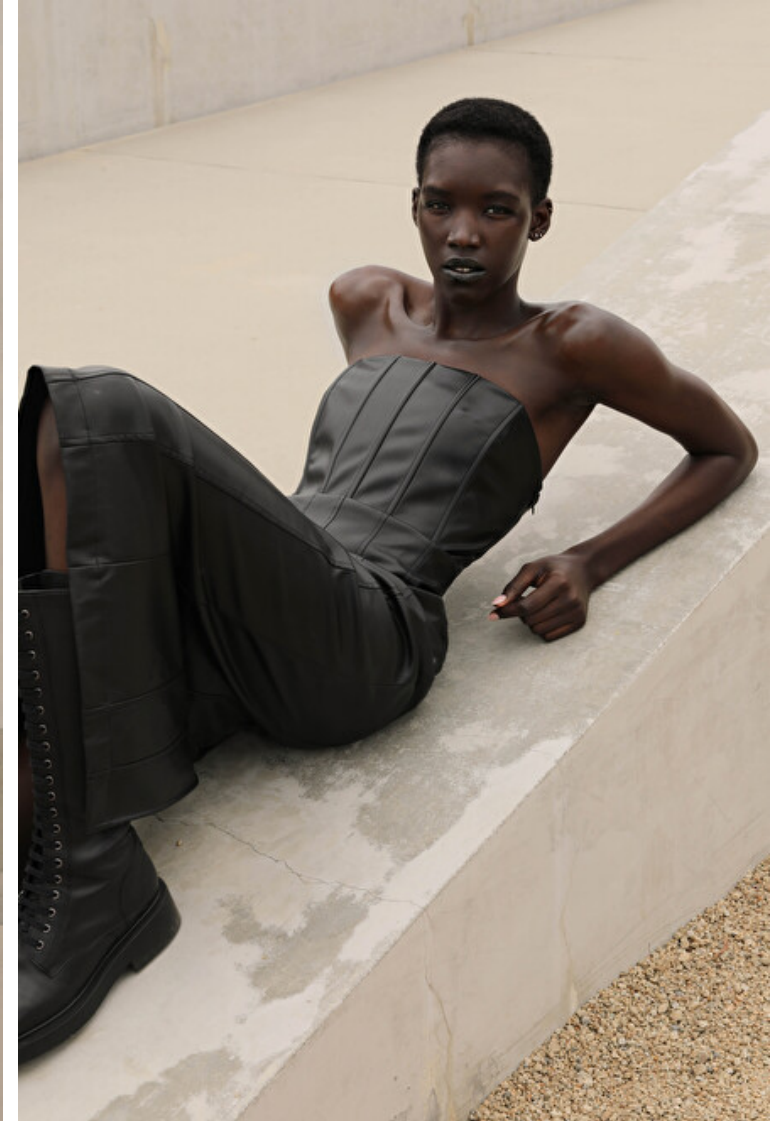

Select

MODEL MANAGEMENT

7250 Melrose Ave Suite 4, Los Angeles, 90046, California, United States

Phone: (213) 454-0991 Email: info.losangeles@selectmodel.com Website: <https://selectmodel.com/>

Suiat Said

Height 175cm / 5' 9.0"

Size EU/US 32 / 2

Bust 79cm / 31"

Waist 59cm / 23"

Hips 86cm / 34"

Shoes EU/US/UK 40 / 9 / 7

Eyes Brown

Hair Black

Cup C

Location GA