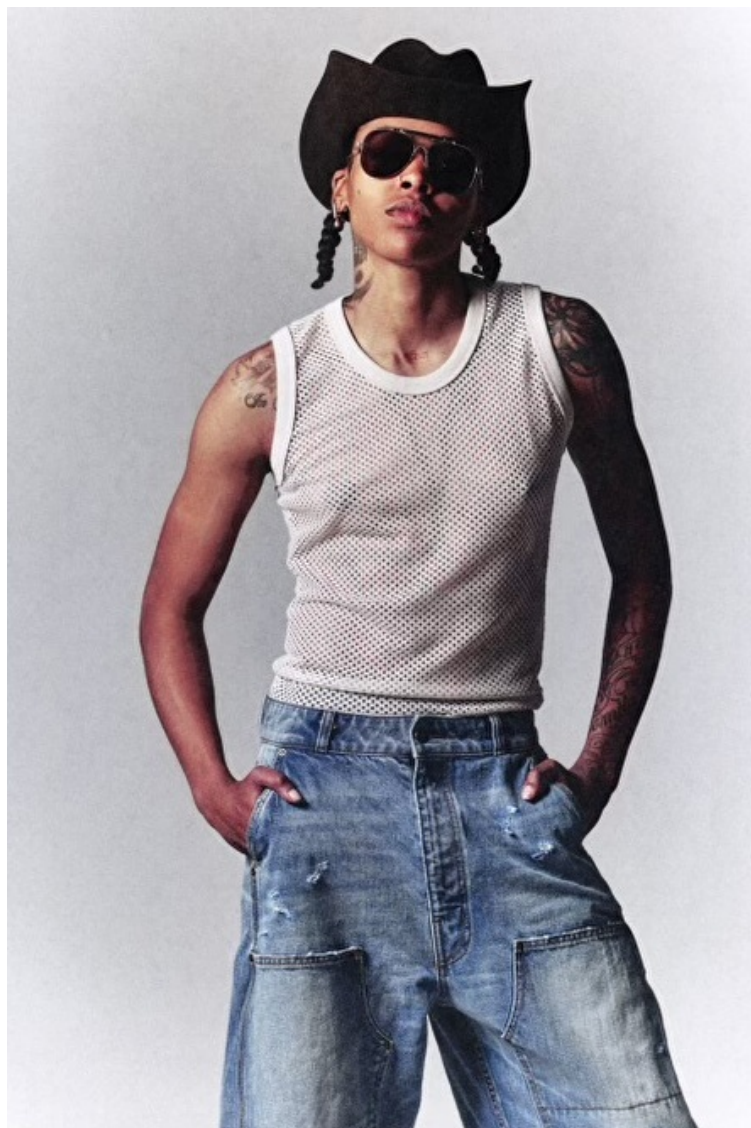

## Suriya

Height 183cm / 6' 0.0"

Bust 85cm / 33.5"

Waist 58cm / 23"

Hips 84cm / 33"

Shoes EU/US/UK 42 / 10.5 / 9

Eyes Brown

Hair Black