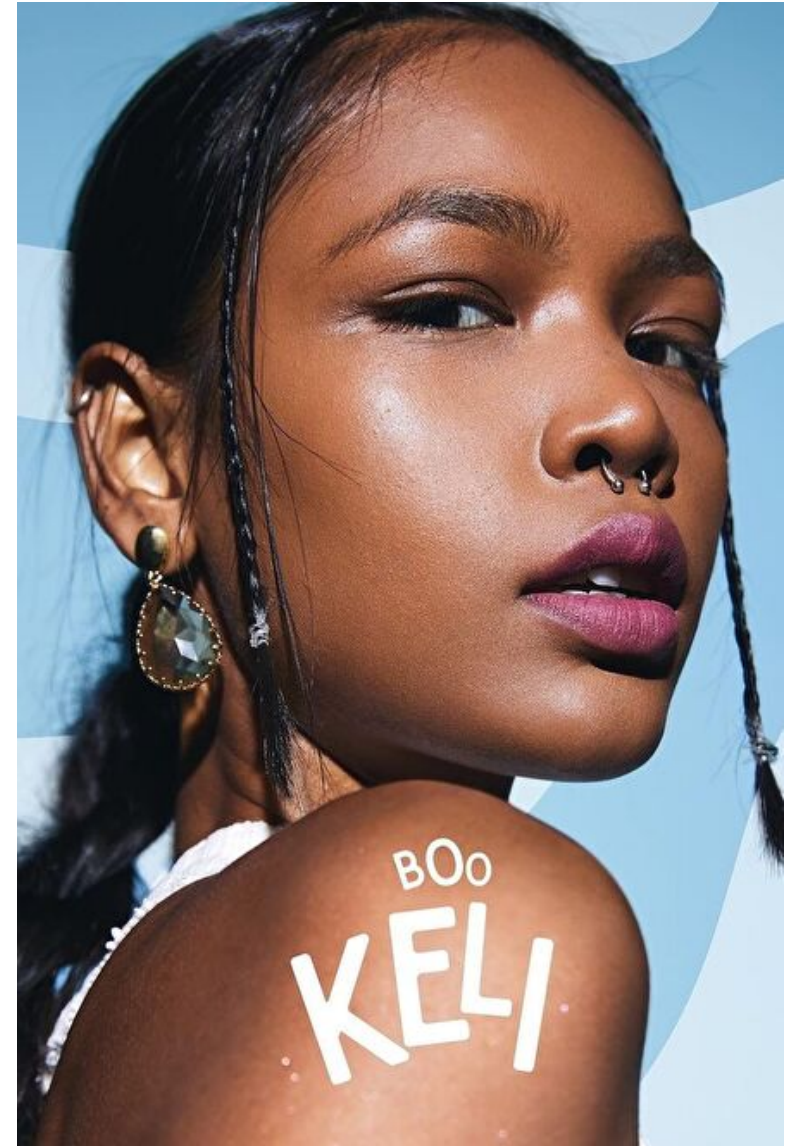

## Boo Keli

Height 170cm / 5' 7.0"

Size EU/US 32 / 2

Bust 81cm / 32"

Waist 61cm / 24"

Hips 87cm / 34.5"

Shoes EU/US/UK 37.5 / 7 / 4

Eyes Brown

Hair Black