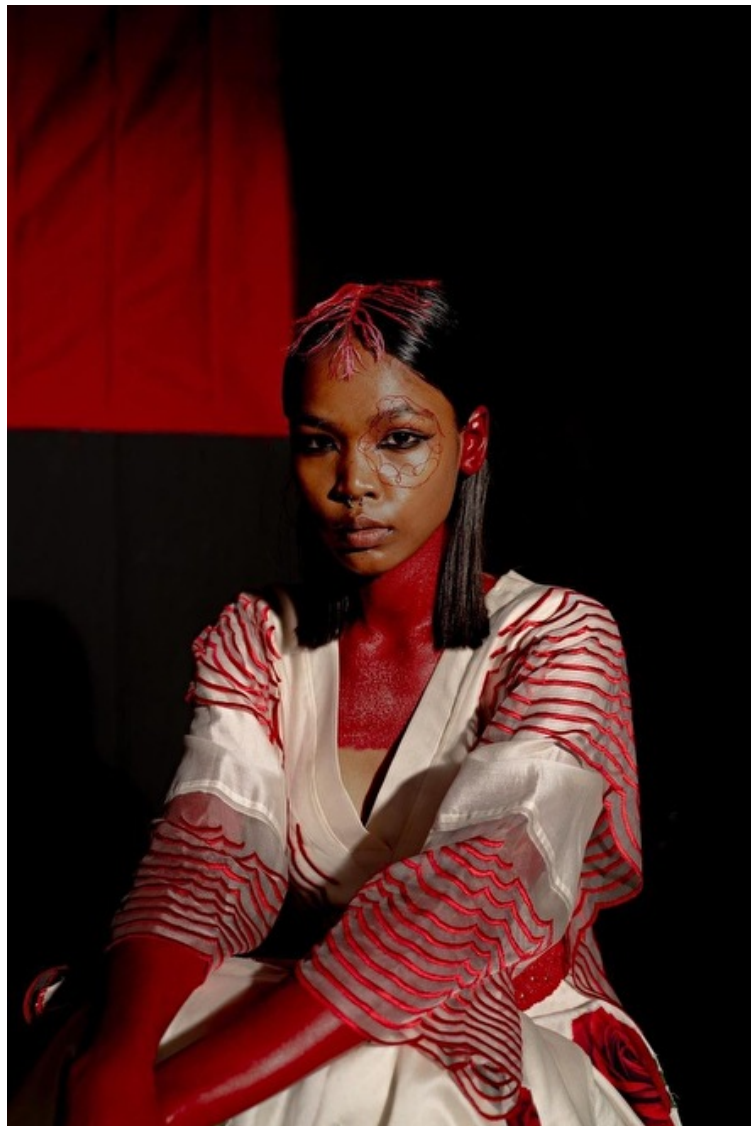

Select

MODEL MANAGEMENT

7250 Melrose Ave Suite 4, Los Angeles, 90046, California, United States
Phone: (213) 454-0991 **Email:** info.losangeles@selectmodel.com **Website:** <https://selectmodel.com/>

Boo Keli

Height 170cm / 5' 7.0"

Size EU/US 32 / 2

Bust 81cm / 32"

Waist 61cm / 24"

Hips 87cm / 34.5"

Shoes EU/US/UK 37.5 / 7 / 4

Eyes Brown

Hair Black