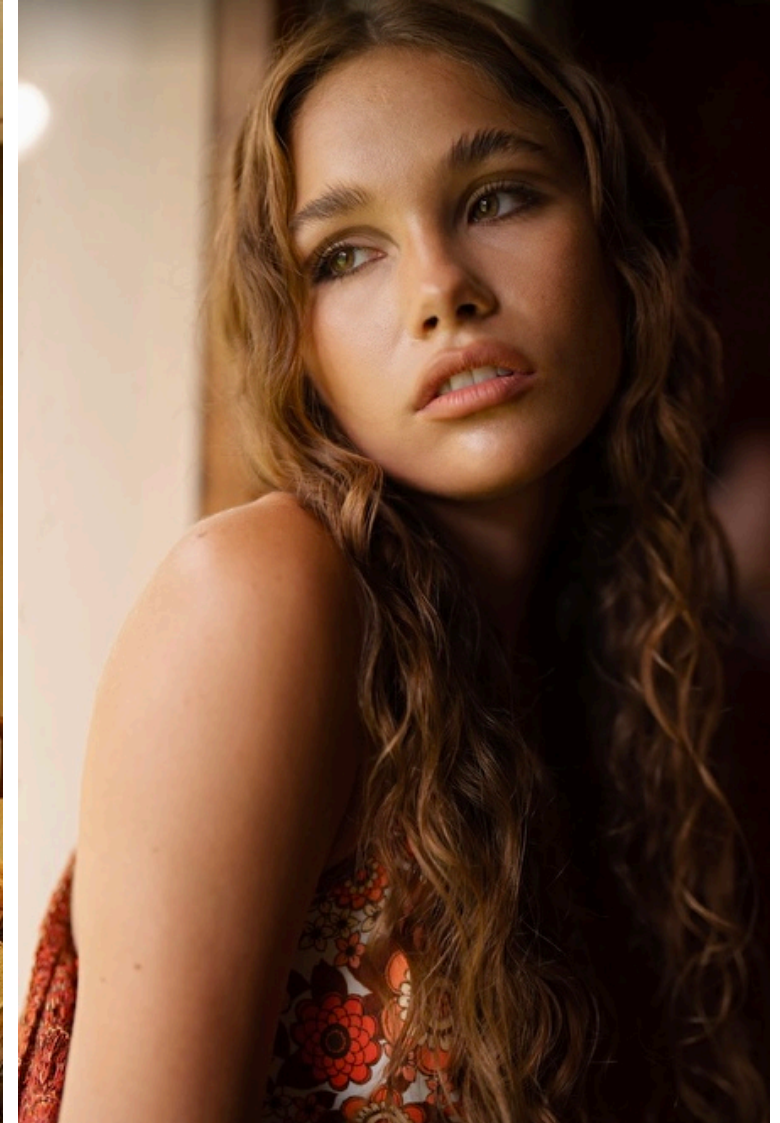

Height 172cm / 5' 7.5"

Size EU/US 32 / 2

Bust 81cm / 32"

Waist 58cm / 23"

Hips 86cm / 34"

Eyes Hazel

Hair Light brown

Select