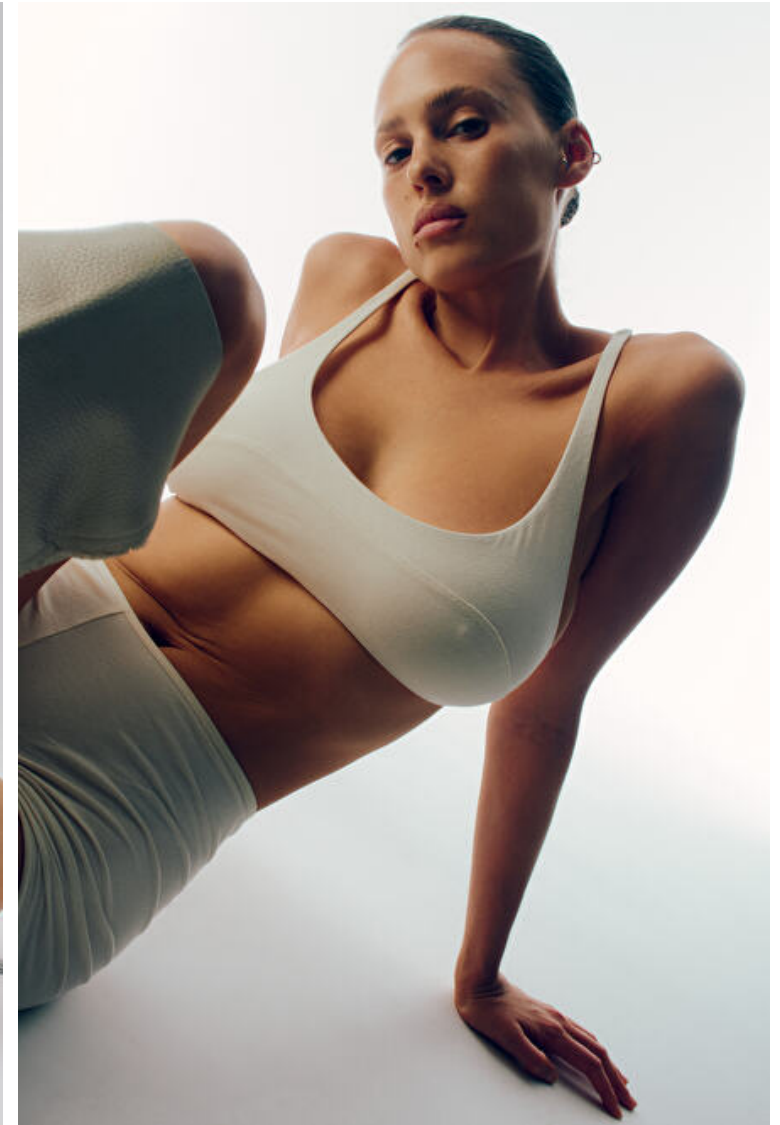

Select

MODEL MANAGEMENT

7250 Melrose Ave Suite 4, Los Angeles, 90046, California, United States

Phone: (213) 454-0991 Email: info.losangeles@selectmodel.com Website: <https://selectmodel.com/>

Tess

Height 175cm / 5' 9.0"

Bust 86cm / 34"

Waist 63cm / 25"

Hips 88cm / 34.5"

Shoes EU/US/UK 39 / 8 / 6

Eyes Brown

Hair Dark blond

Cup D

Location LA