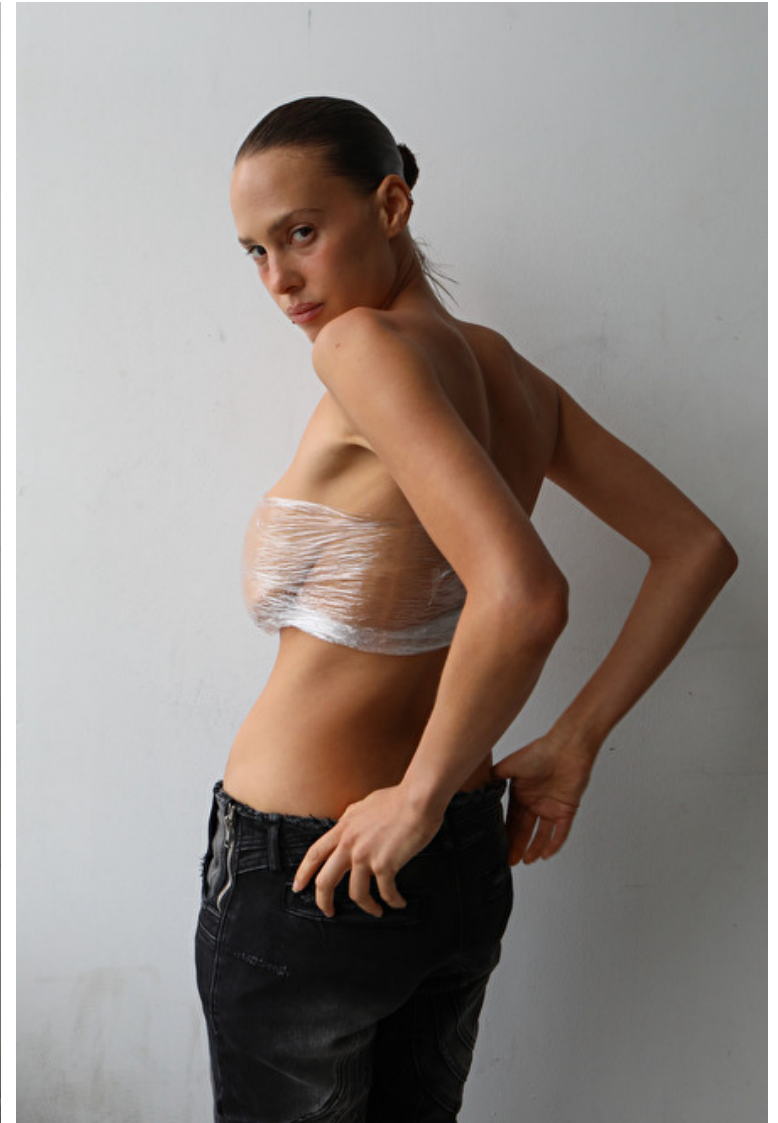

Select

MODEL MANAGEMENT

7250 Melrose Ave Suite 4, Los Angeles, 90046, California, United States

Phone: (213) 454-0991 Email: info.losangeles@selectmodel.com Website: <https://selectmodel.com/>

Tess

Height 175cm / 5' 9.0"

Bust 86cm / 34"

Waist 63cm / 25"

Hips 88cm / 34.5"

Shoes EU/US/UK 39 / 8 / 6

Eyes Brown

Hair Dark blond

Cup D

Location LA