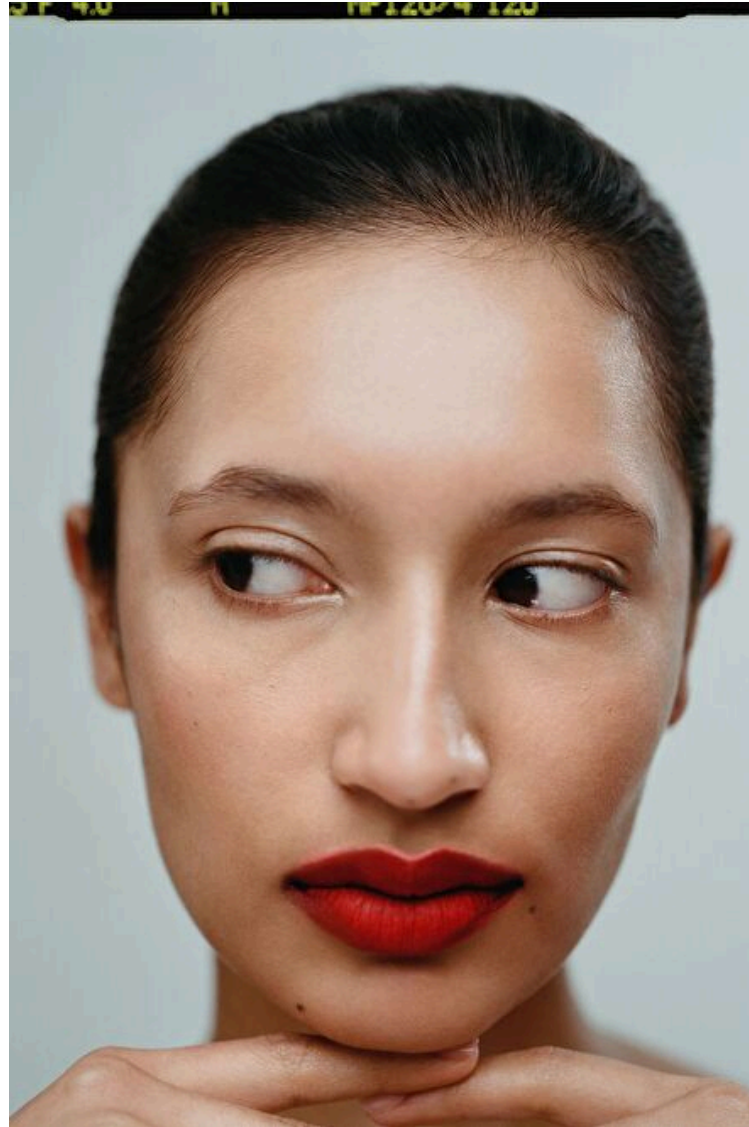

Select

MODEL MANAGEMENT

7250 Melrose Ave Suite 4, Los Angeles, 90046, California, United States

Phone: (213) 454-0991 Email: info.losangeles@selectmodel.com Website: <https://selectmodel.com/>

Thasfia

Height 165cm / 5' 5.0"

Size EU/US 32 / 2

Bust 86cm / 34"

Waist 66cm / 26"

Hips 93cm / 36.5"

Shoes EU/US/UK 37 / 6.5 / 4

Eyes Brown

Hair Dark brown

Location Providence, RI