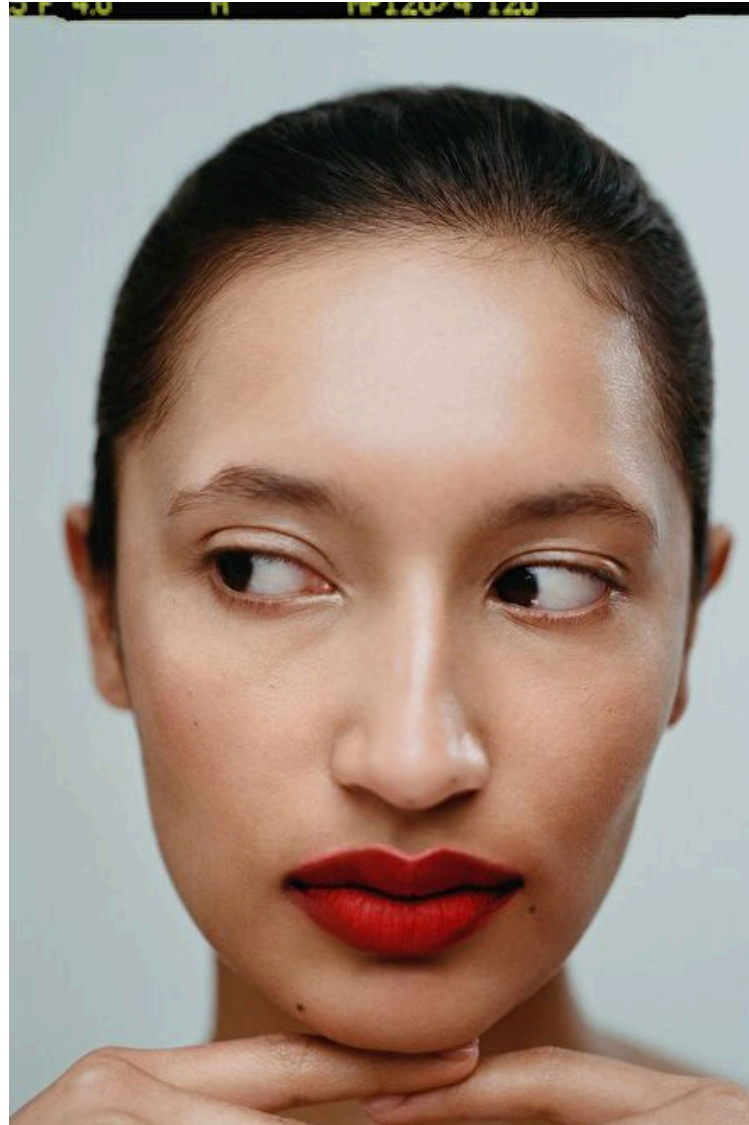

Select

MODEL MANAGEMENT

8255 Beverly Blvd suite 217, Los Angeles, 90048, California, United States

Phone: (213) 454-0991 Email: info.losangeles@selectmodel.com Website: <https://selectmodel.com/>

Thasfia

Height 165cm / 5' 5.0"

Size EU/US 32 / 2

Bust 86cm / 34"

Waist 66cm / 26"

Hips 93cm / 36.5"

Shoes EU/US/UK 37 / 6.5 / 4

Eyes Brown

Hair Dark brown

Location Providence, RI