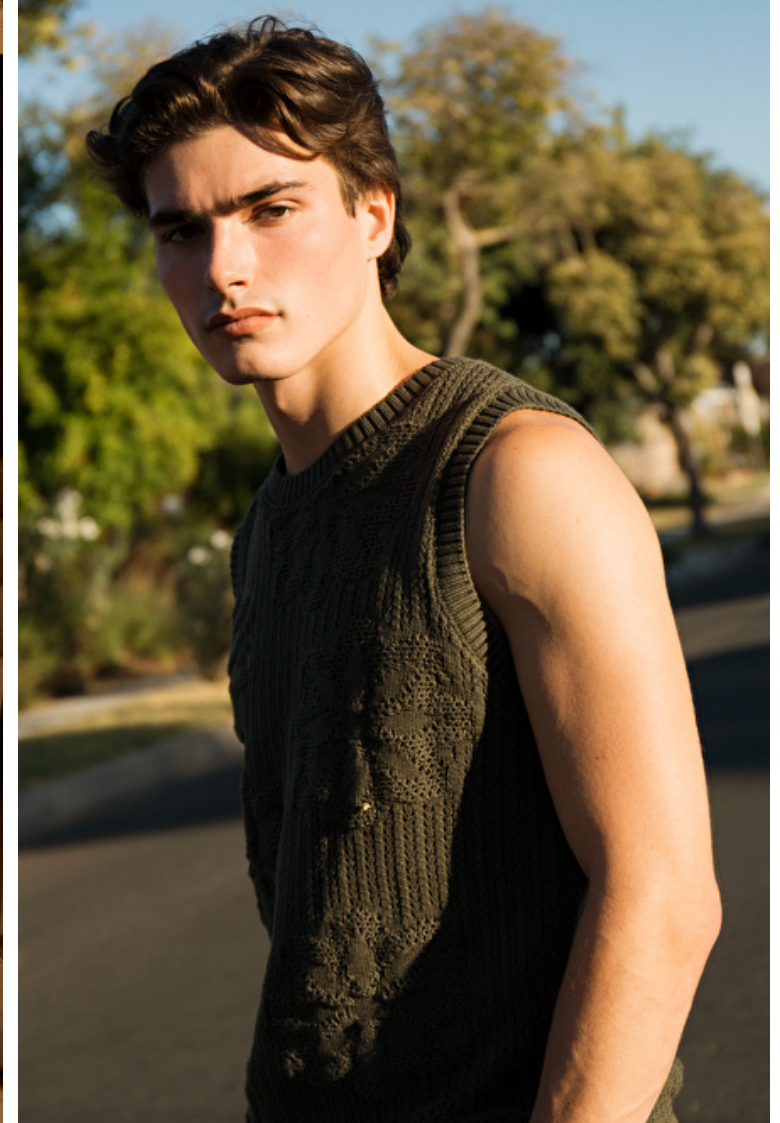

## Thomas Miller

Height 186cm / 6' 1.0"

Waist 80cm / 31.5"

Shoes EU/US/UK 44 / 11 / 9.5

Eyes Hazel

Hair Brown

Inseam 81cm / 32"

Neck 38cm / 15"