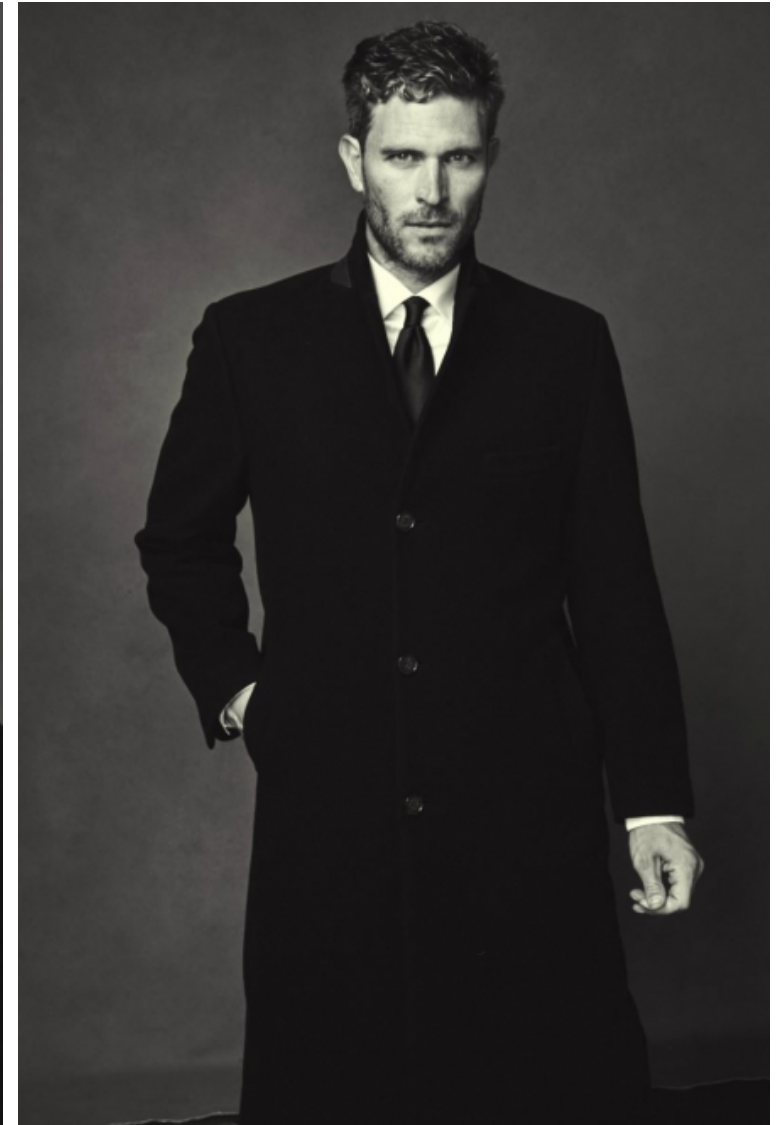

Select

MODEL MANAGEMENT

8255 Beverly Blvd suite 217, Los Angeles, 90048, California, United States

Phone: (213) 454-0991 Email: info.losangeles@selectmodel.com Website: <https://selectmodel.com/>

Justin Tobias Jenkins

Height 188cm / 6' 2.0"

Waist 81cm / 32"

Shoes EU/US/UK 44 / 11 / 9.5

Hair Dark blond

Eyes Blue

Inseam 84cm / 33"

Suit size 51cm / 41"

Suit cut Long