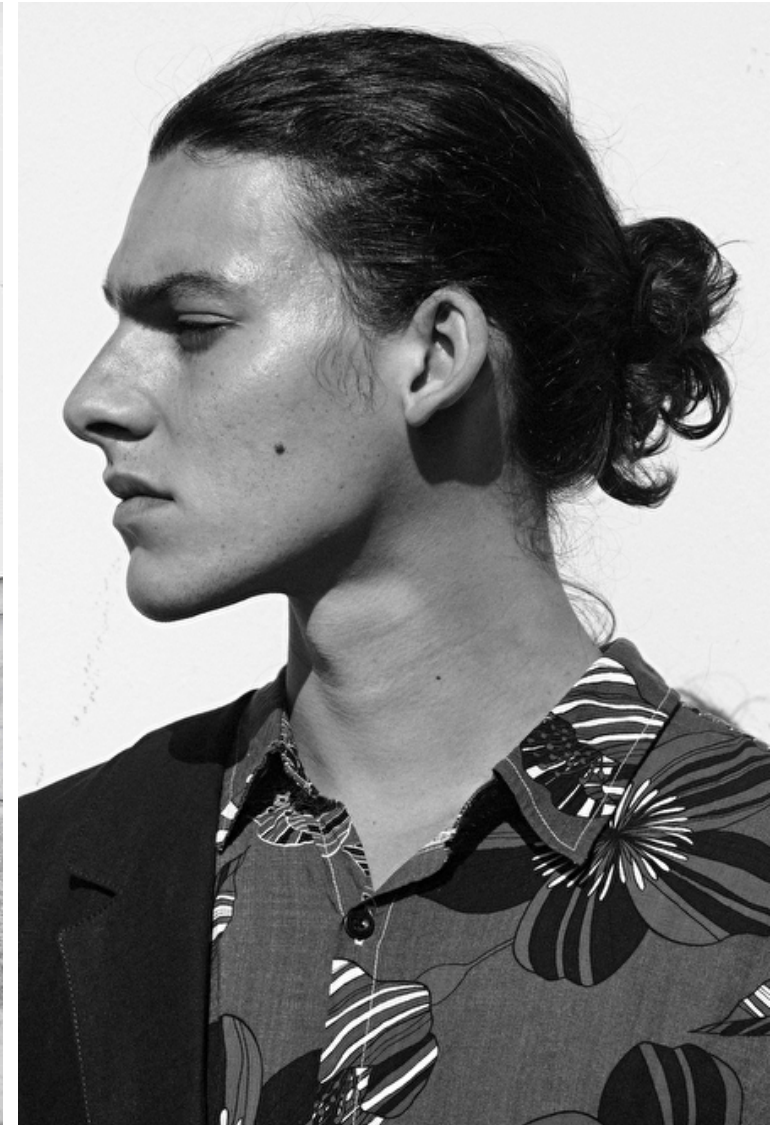

Select

MODEL MANAGEMENT

7250 Melrose Ave Suite 4, Los Angeles, 90046, California, United States

Phone: (213) 454-0991 Email: info.losangeles@selectmodel.com Website: <https://selectmodel.com/>

Tony Almeida

Height 190cm / 6' 3.0"

Waist 79cm / 31"

Shoes EU/US/UK 44.5 / 11.5 /
10

Eyes Brown

Hair Brown

Inseam 86cm / 34"

Suit size 50cm / 40"

Suit cut Long