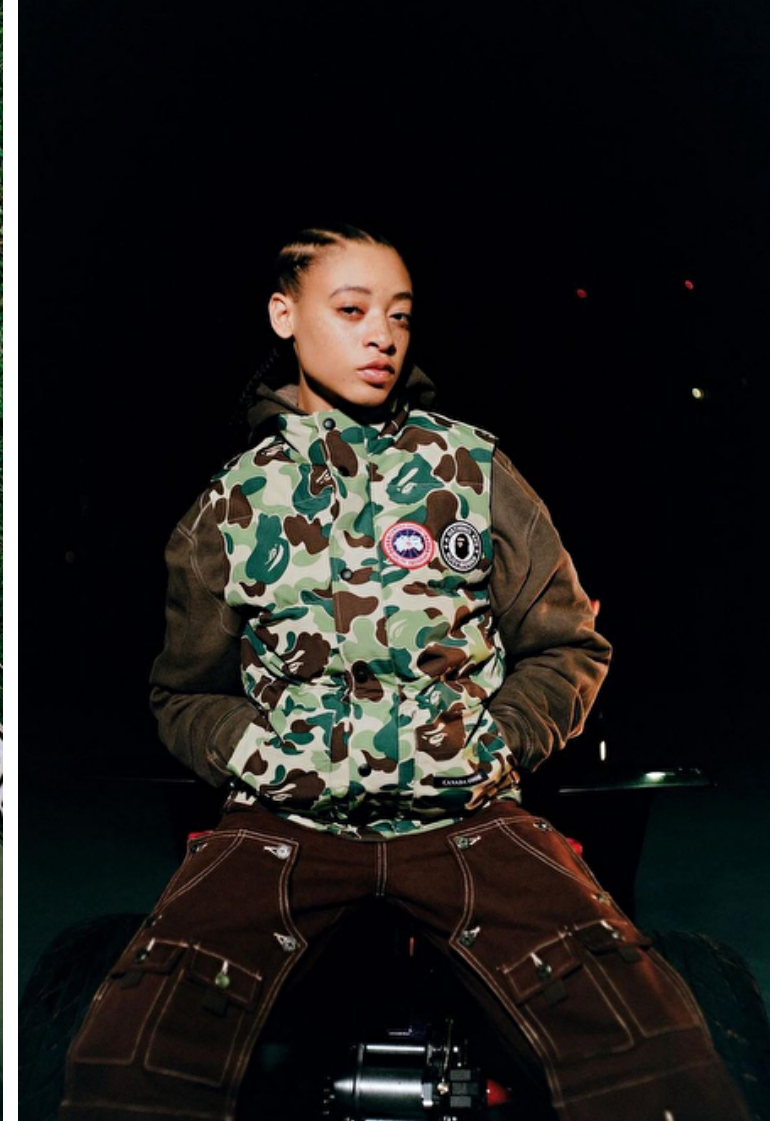

Bust 81cm / 32"

Waist 67cm / 26.5"

Hips 91cm / 36"

Shoes EU/US/UK 39 / 8 / 6

Eyes Brown

Hair Brown

Cup B

Select