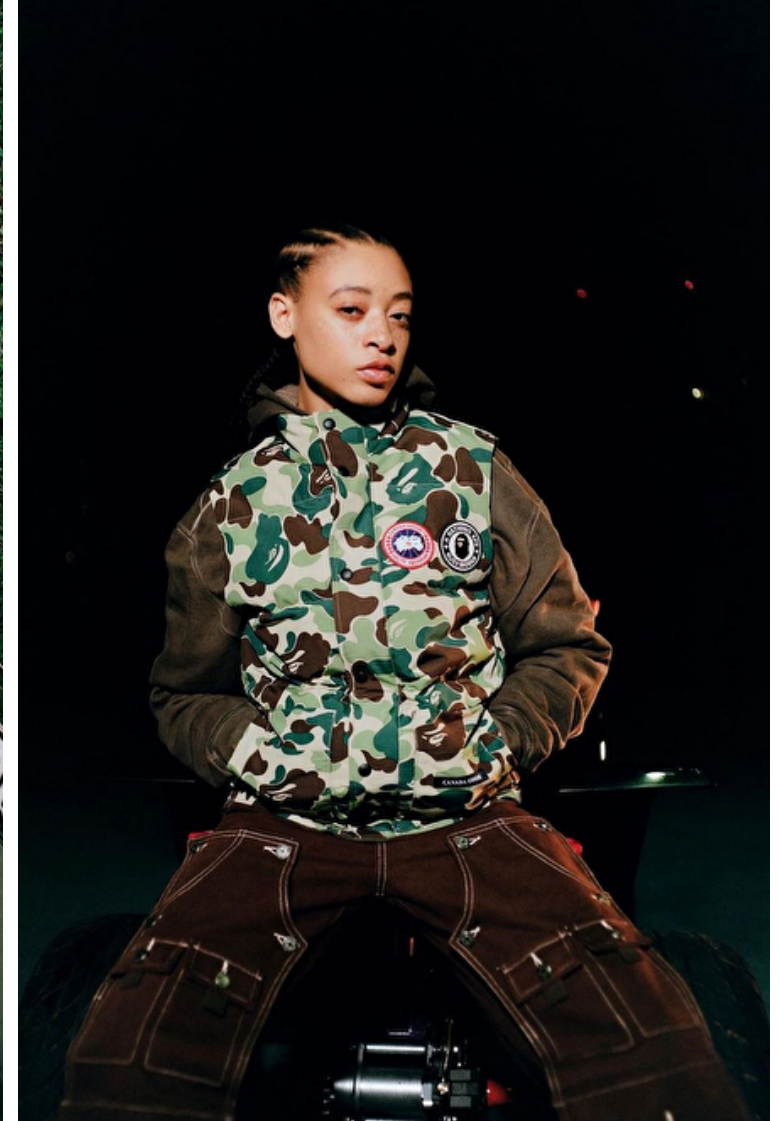

Select

MODEL MANAGEMENT

7250 Melrose Ave Suite 4, Los Angeles, 90046, California, United States

Phone: (213) 454-0991 Email: info.losangeles@selectmodel.com Website: <https://selectmodel.com/>

Tre'Nae

Height 170cm / 5' 7.0"

Bust 81cm / 32"

Waist 67cm / 26.5"

Hips 91cm / 36"

Shoes EU/US/UK 39 / 8 / 6

Eyes Brown

Hair Brown

Cup B