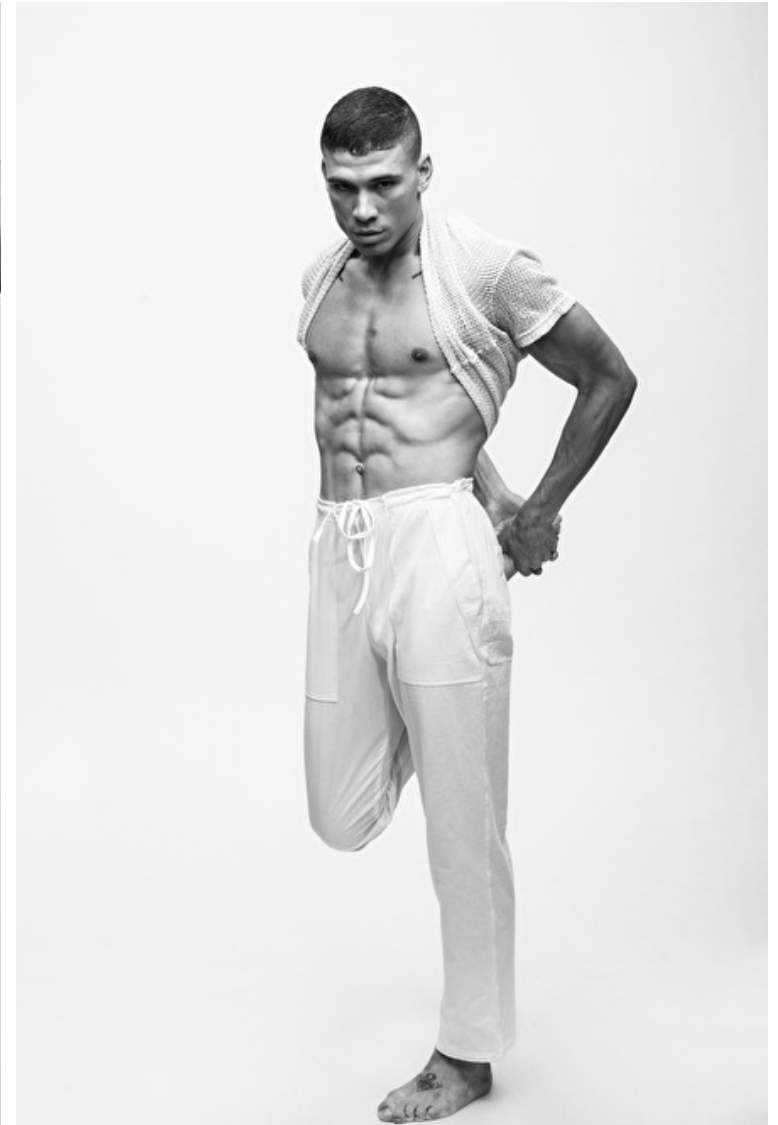

Select

MODEL MANAGEMENT

7250 Melrose Ave Suite 4, Los Angeles, 90046, California, United States

Phone: (213) 454-0991 Email: info.losangeles@selectmodel.com Website: <https://selectmodel.com/>

Tristan Reynolds

Height 188cm / 6' 2.0"

Chest 98cm / 38.5"

Waist 80cm / 31.5"

Hips 95cm / 37.5"

Shoes EU/US/UK 44.5 / 11.5 /
10

Eyes Brown

Hair Brown

Inseam 84cm / 33"

Neck 40cm / 15.5"