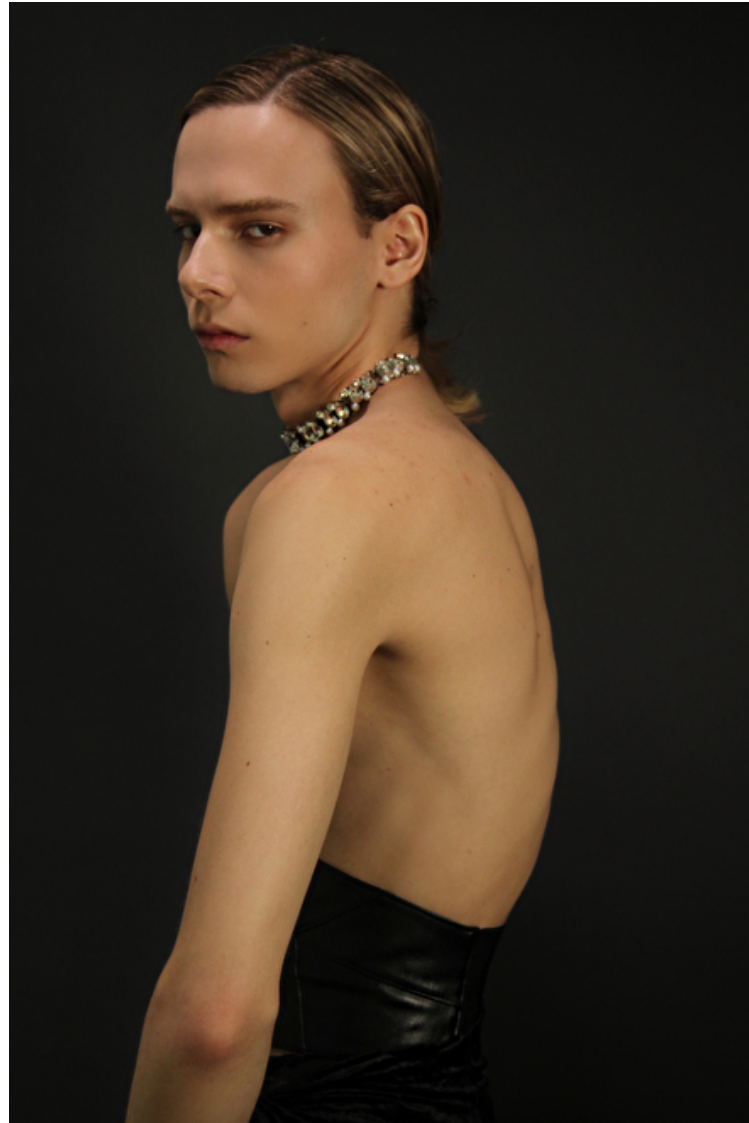

Select

MODEL MANAGEMENT

7250 Melrose Ave Suite 4, Los Angeles, 90046, California, United States

Phone: (213) 454-0991 Email: info.losangeles@selectmodel.com Website: <https://selectmodel.com/>

Uki

Height 186cm / 6' 1.0"

Waist 71cm / 28"

Shoes EU/US/UK 42.5 / 11 / 9

Eyes Hazel

Hair Blond

Inseam 81cm / 32"

Neck 36cm / 14"

Sleeve 89cm / 35"

Location IL