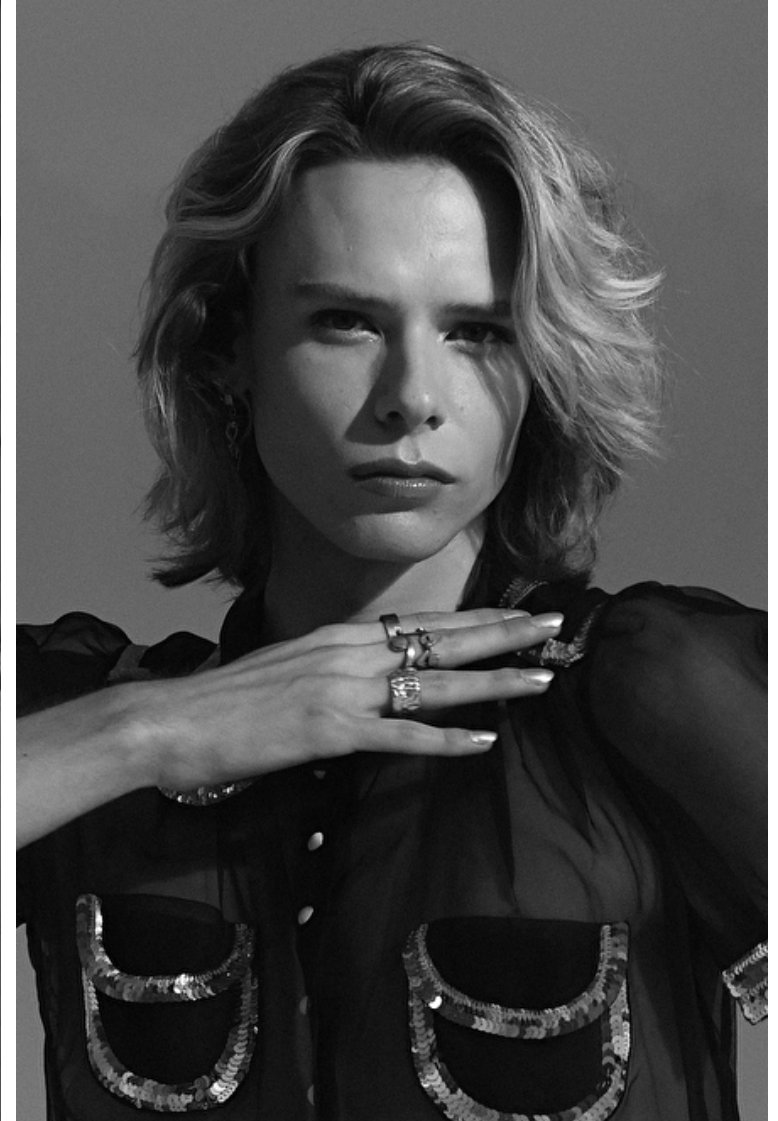

Select

MODEL MANAGEMENT

7250 Melrose Ave Suite 4, Los Angeles, 90046, California, United States

Phone: (213) 454-0991 Email: info.losangeles@selectmodel.com Website: <https://selectmodel.com/>

Uki

Height 186cm / 6' 1.0"

Waist 71cm / 28"

Shoes EU/US/UK 42.5 / 11 / 9

Eyes Hazel

Hair Blond

Inseam 81cm / 32"

Neck 36cm / 14"

Sleeve 89cm / 35"

Location IL