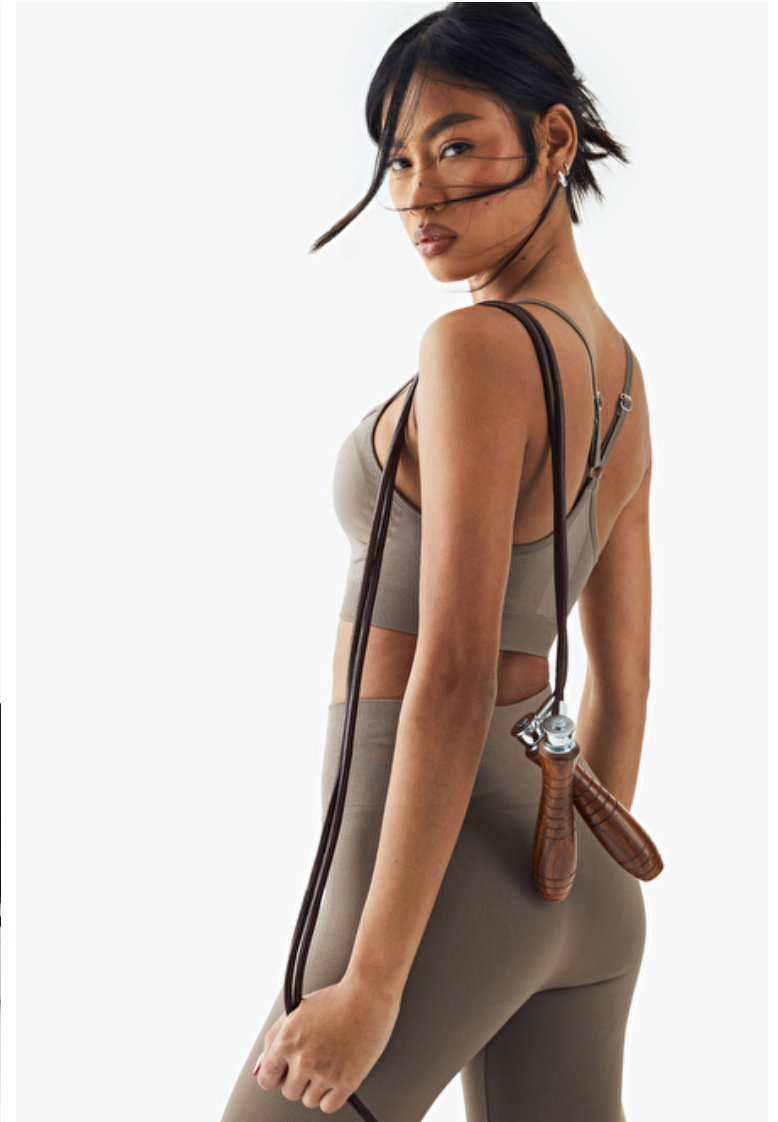

Bust 81cm / 32"

Waist 65cm / 25.5"

Hips 89cm / 35"

Shoes EU/US/UK 39 / 8 / 6

Eyes Brown

Hair Brown

Cup B

Select