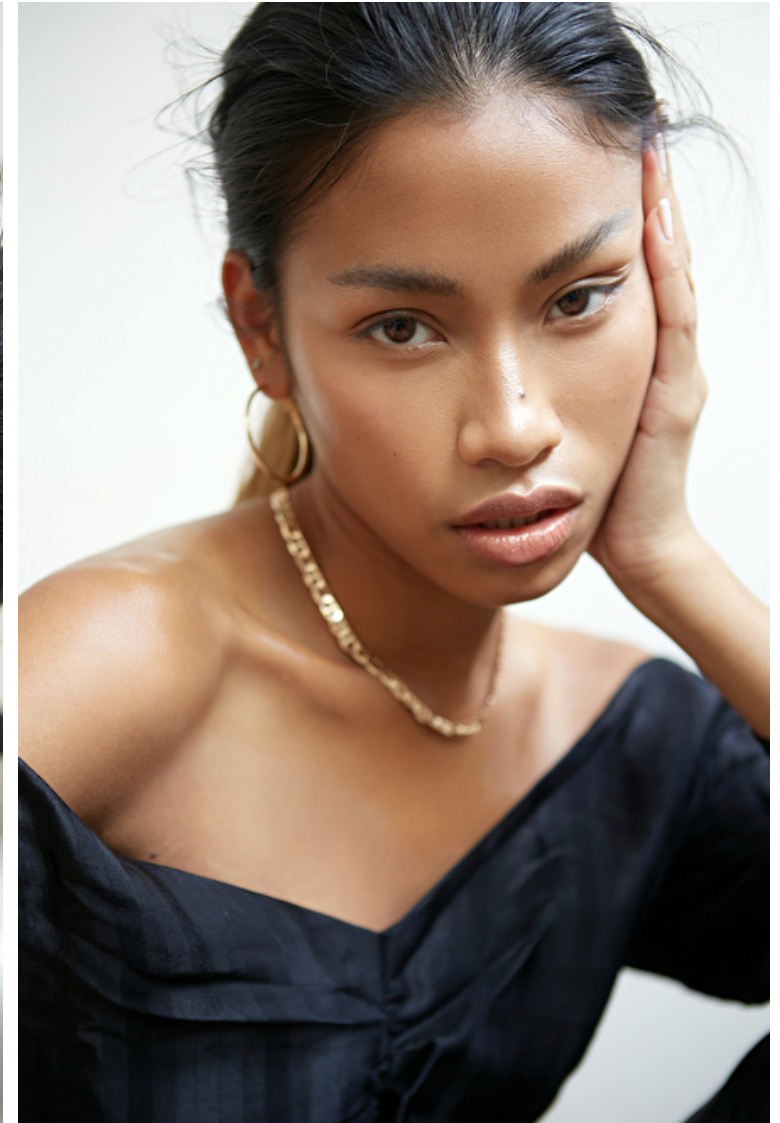

Select

MODEL MANAGEMENT

7250 Melrose Ave Suite 4, Los Angeles, 90046, California, United States

Phone: (213) 454-0991 Email: info.losangeles@selectmodel.com Website: <https://selectmodel.com/>

Unya

Height 173cm / 5' 8.0"

Bust 81cm / 32"

Waist 65cm / 25.5"

Hips 89cm / 35"

Shoes EU/US/UK 39 / 8 / 6

Eyes Brown

Hair Brown

Cup B