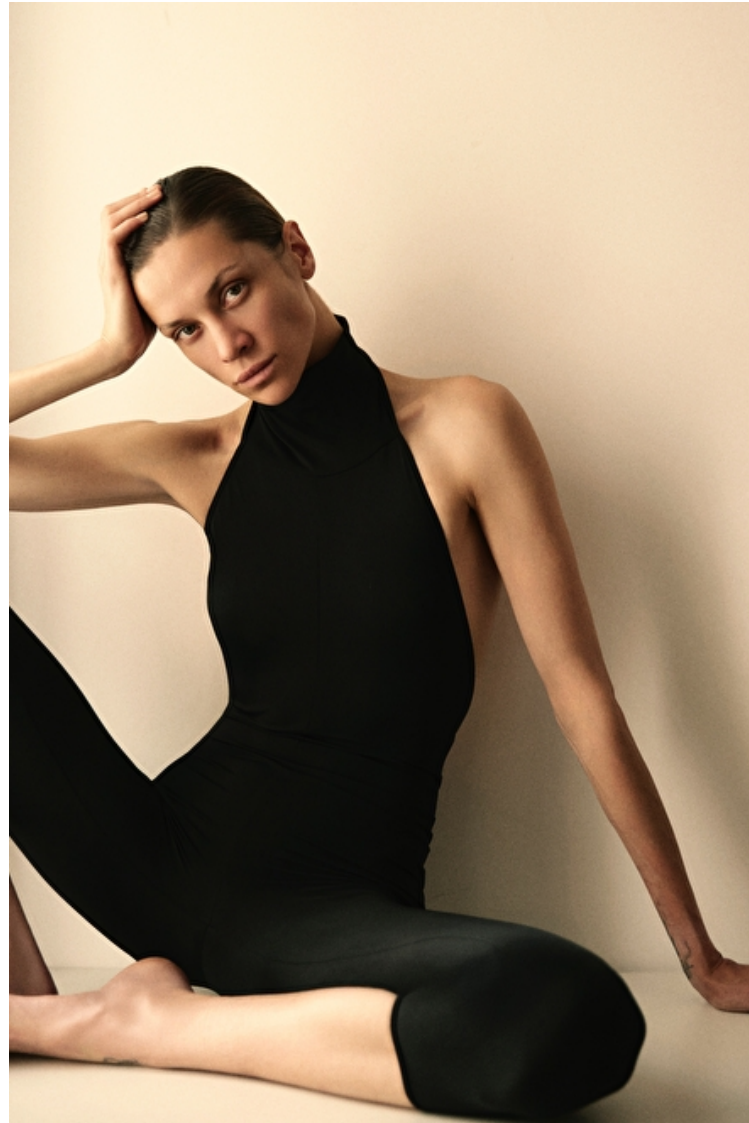

Select

MODEL MANAGEMENT

8255 Beverly Blvd suite 217, Los Angeles, 90048, California, United States

Phone: (213) 454-0991 Email: info.losangeles@selectmodel.com Website: <https://selectmodel.com/>

Vaiora

Height 183cm / 6' 0.0"

Bust 79cm / 31"

Waist 63cm / 25"

Hips 88cm / 34.5"

Shoes EU/US/UK 39 / 8 / 6

Hair Brown

Eyes Blue grey