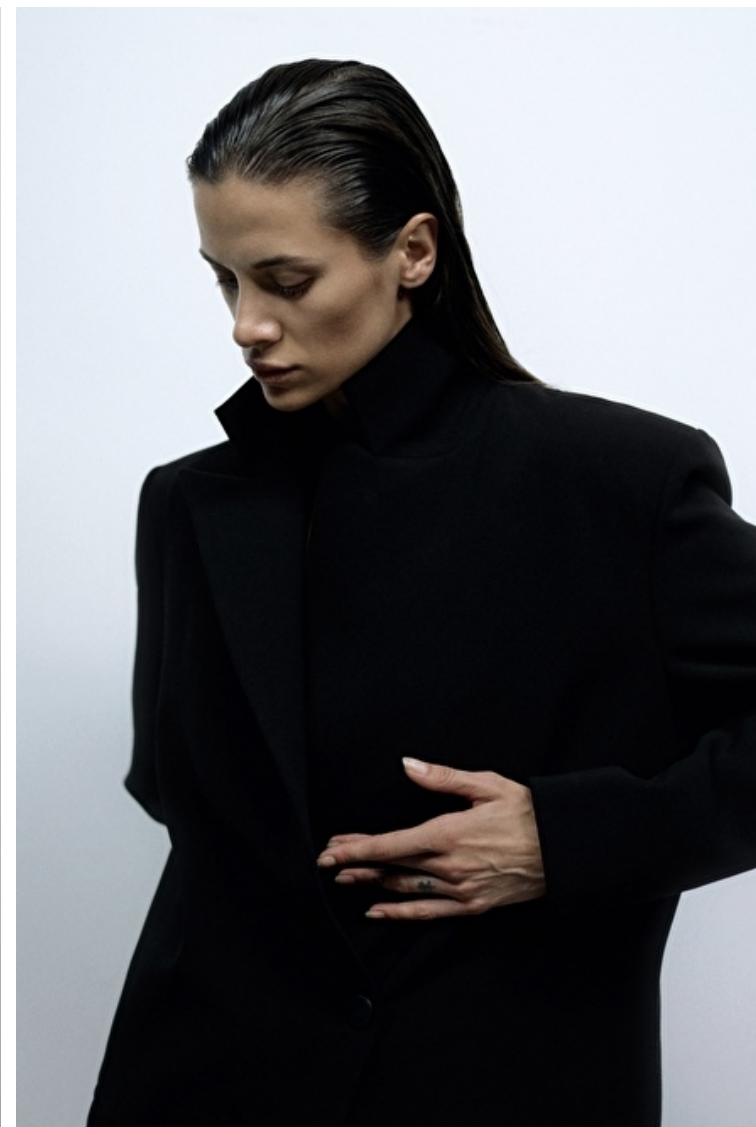

Bust 79cm / 31"

Waist 63cm / 25"

Hips 88cm / 34.5"

Shoes EU/US/UK 39 / 8 / 6

Hair Brown

Eyes Blue grey

Select

MODEL MANAGEMENT