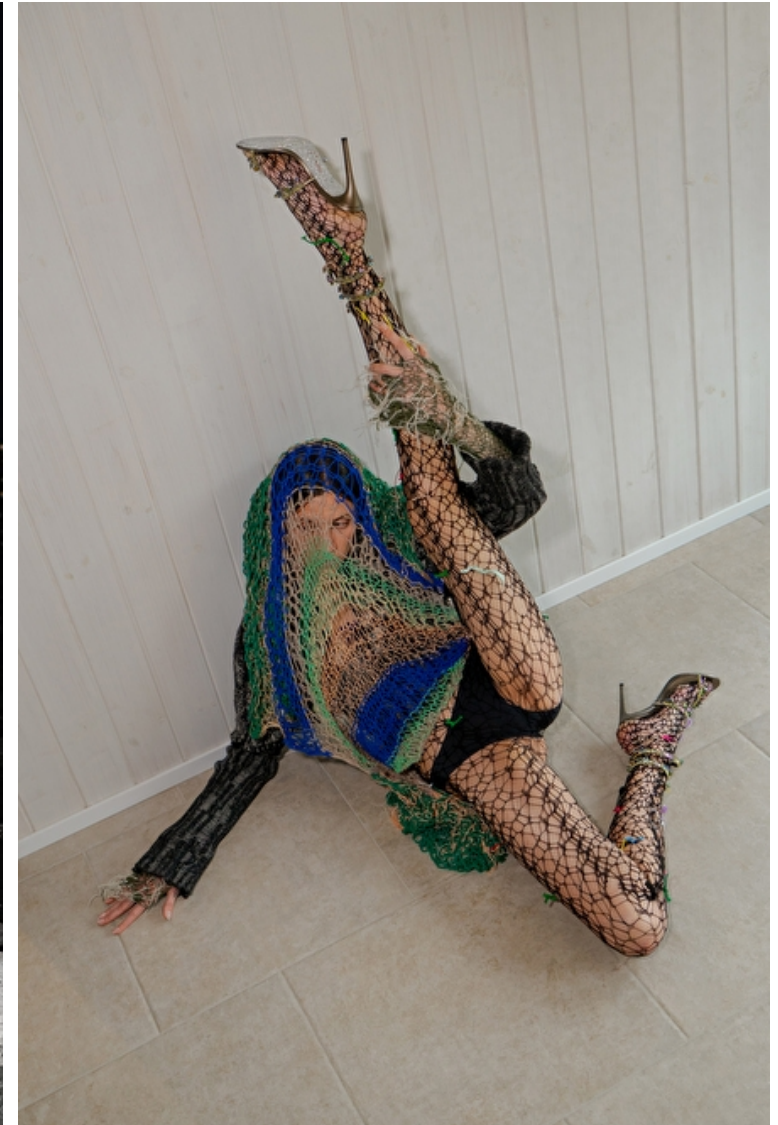

Select

MODEL MANAGEMENT

8255 Beverly Blvd suite 217, Los Angeles, 90048, California, United States

Phone: (213) 454-0991 Email: info.losangeles@selectmodel.com Website: <https://selectmodel.com/>

Vaiora

Height 183cm / 6' 0.0"

Bust 79cm / 31"

Waist 63cm / 25"

Hips 88cm / 34.5"

Shoes EU/US/UK 39 / 8 / 6

Hair Brown

Eyes Blue grey