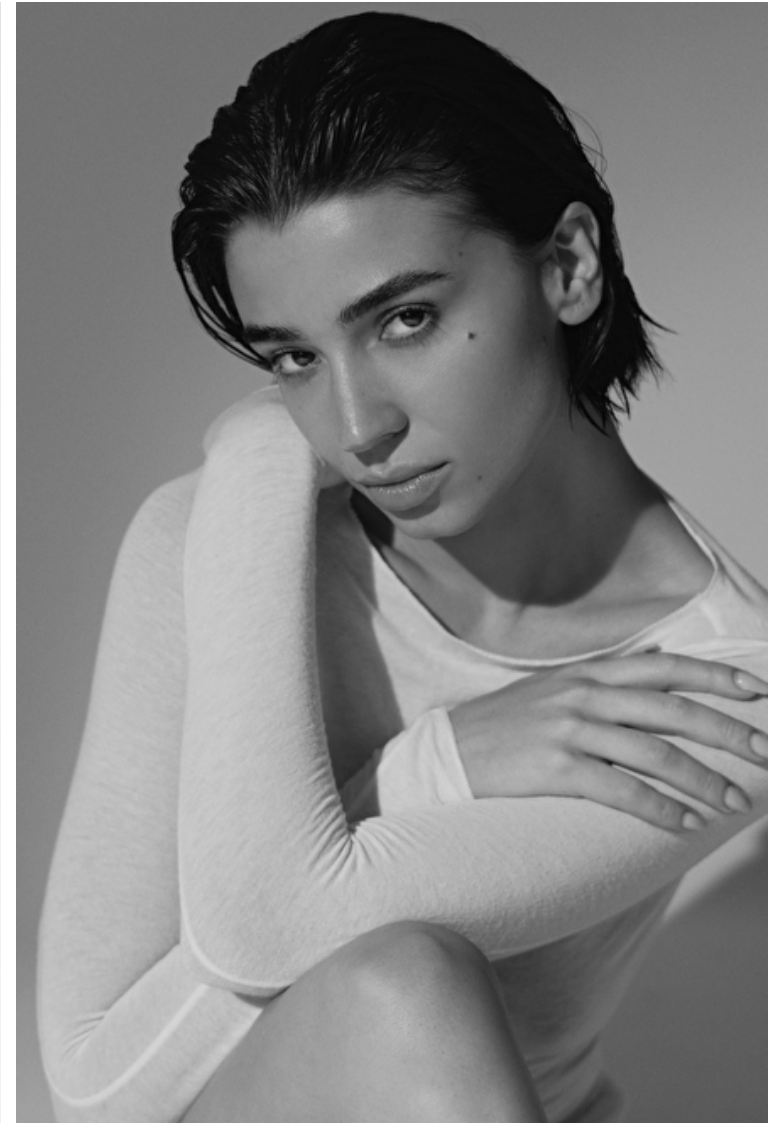

Select

MODEL MANAGEMENT

7250 Melrose Ave Suite 4, Los Angeles, 90046, California, United States

Phone: (213) 454-0991 **Email:** info.losangeles@selectmodel.com **Website:** <https://selectmodel.com/>

Valentina Attard

Height 179cm / 5' 10.5"

Size EU/US 34 / 4

Bust 86cm / 34"

Waist 64cm / 25"

Hips 94cm / 37"

Shoes EU/US/UK 41.5 / 10 / 8

Eyes Brown

Hair Brown

Cup B/C