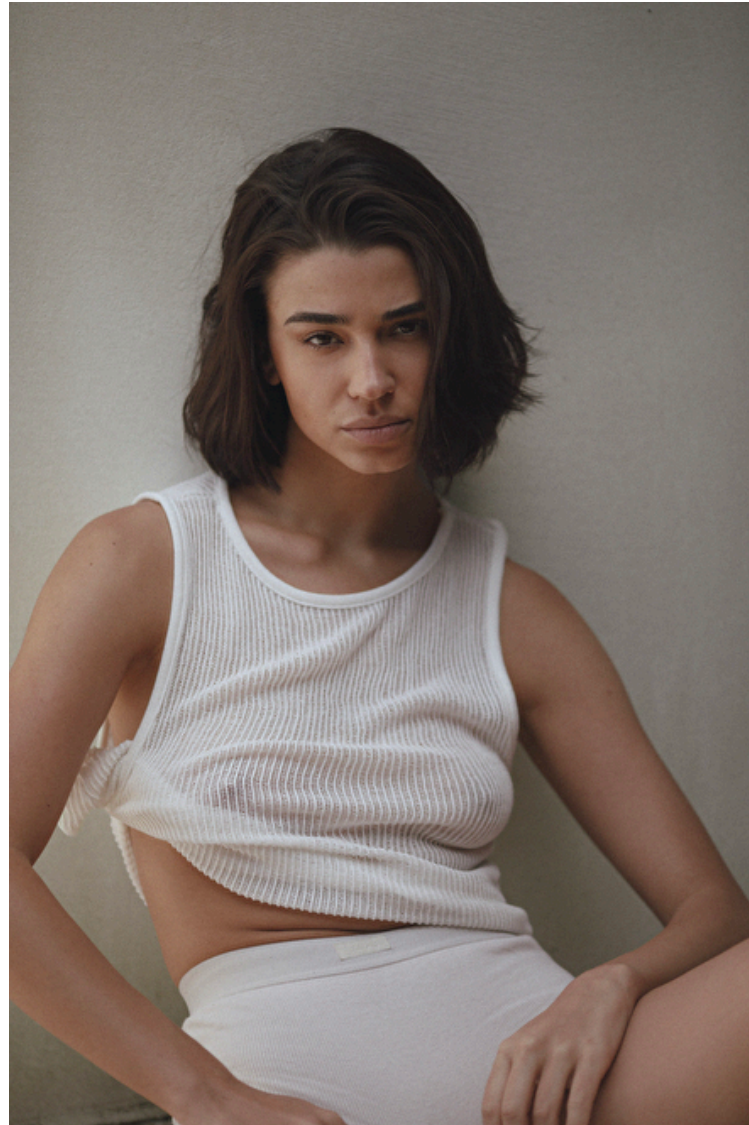

Select

MODEL MANAGEMENT

7250 Melrose Ave Suite 4, Los Angeles, 90046, California, United States

Phone: (213) 454-0991 Email: info.losangeles@selectmodel.com Website: <https://selectmodel.com/>

Valentina Attard

Height 179cm / 5' 10.5"

Size EU/US 34 / 4

Bust 86cm / 34"

Waist 64cm / 25"

Hips 94cm / 37"

Shoes EU/US/UK 41.5 / 10 / 8

Eyes Brown

Hair Brown

Cup B/C