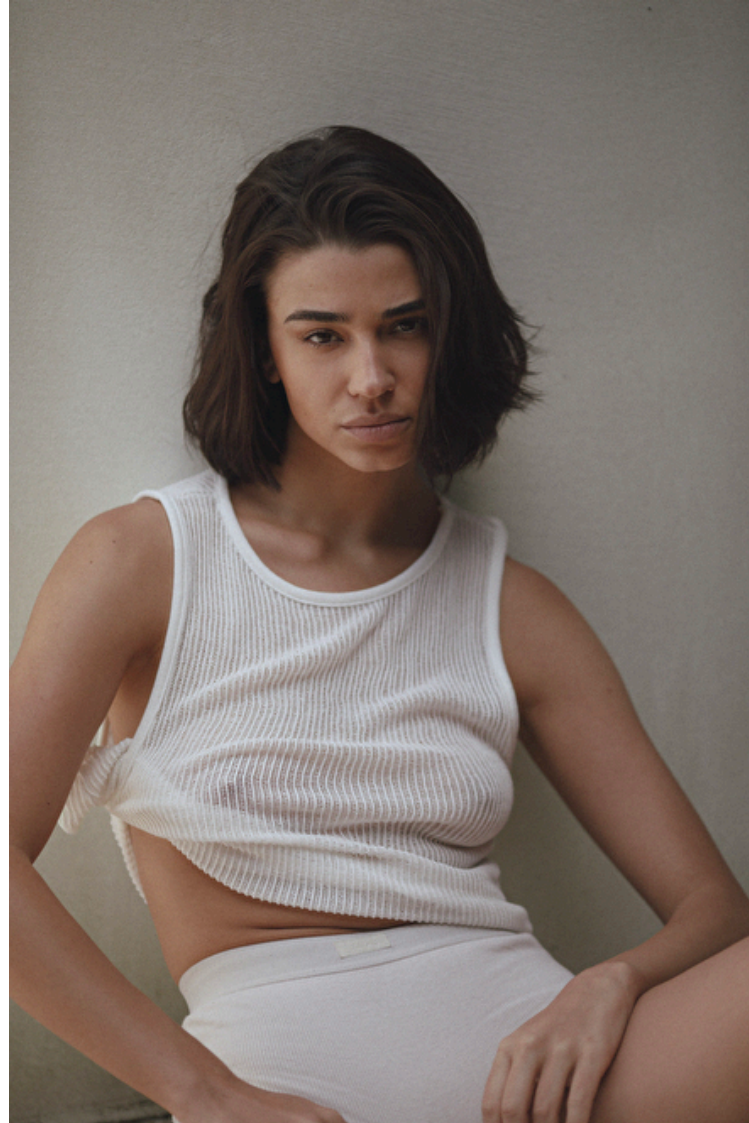

Select

MODEL MANAGEMENT

7250 Melrose Ave Suite 4, Los Angeles, 90046, California, United States

Phone: (213) 454-0991 **Email:** info.losangeles@selectmodel.com **Website:** <https://selectmodel.com/>

Valentina Attard

Height 179cm / 5' 10.5"

Size EU/US 34 / 4

Bust 86cm / 34"

Waist 64cm / 25"

Hips 94cm / 37"

Shoes EU/US/UK 41.5 / 10 / 8

Eyes Brown

Hair Brown

Cup B/C