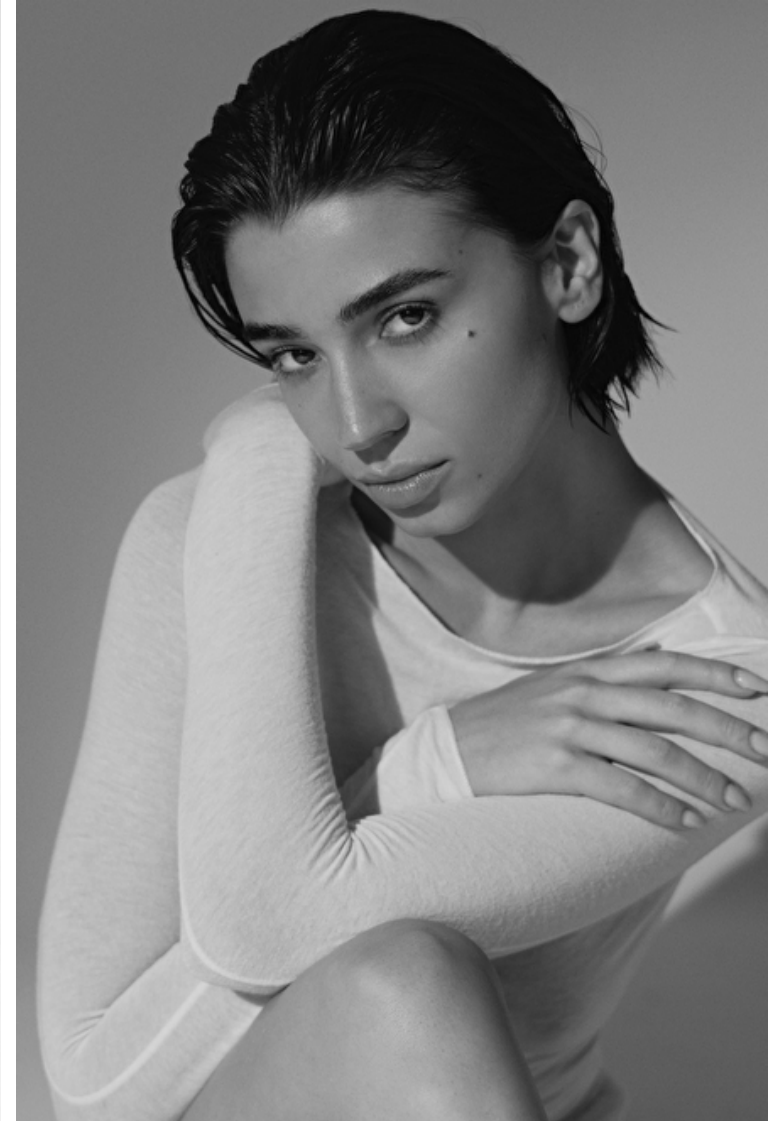

Select

MODEL MANAGEMENT

7250 Melrose Ave Suite 4, Los Angeles, 90046, California, United States

Phone: (213) 454-0991 Email: info.losangeles@selectmodel.com Website: <https://selectmodel.com/>

Valentina Attard

Height 179cm / 5' 10.5"

Size EU/US 34 / 4

Bust 86cm / 34"

Waist 64cm / 25"

Hips 94cm / 37"

Shoes EU/US/UK 41.5 / 10 / 8

Eyes Brown

Hair Brown

Cup B/C