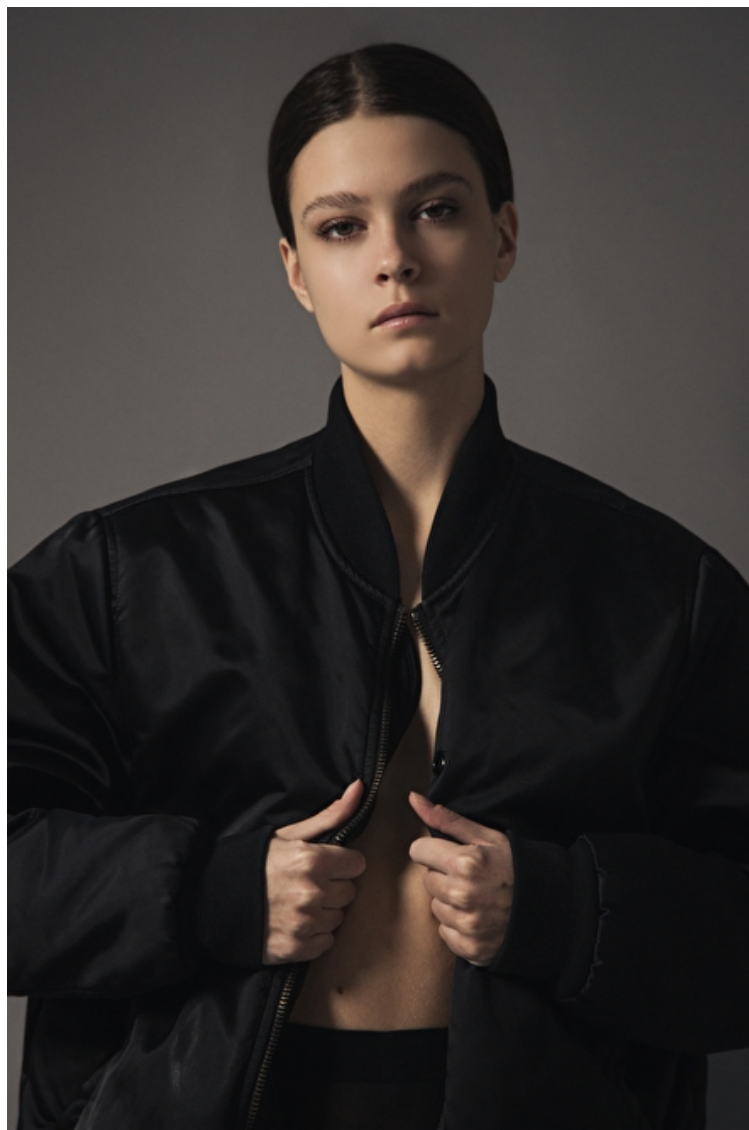

Varvara

Height 178cm / 5' 10.0"

Bust 76cm / 30"

Waist 56cm / 22"

Hips 81cm / 32"

Shoes EU/US/UK 41.5 / 10 / 8

Eyes Hazel

Hair Brown