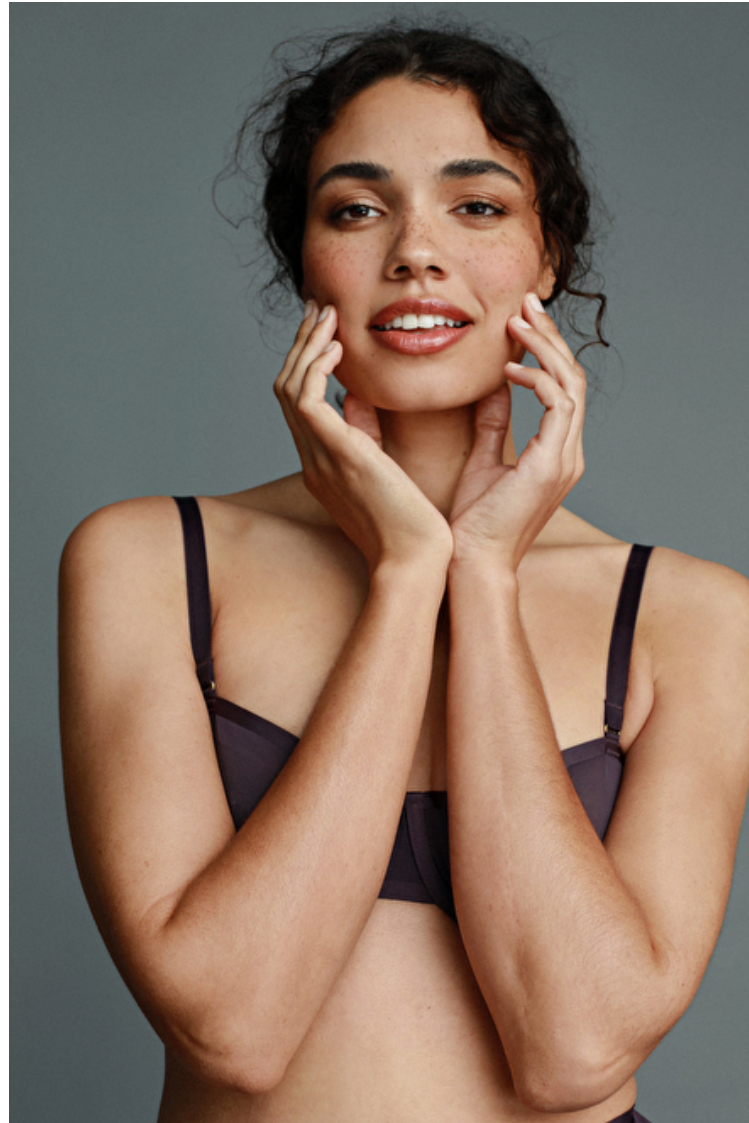

Select

MODEL MANAGEMENT

7250 Melrose Ave Suite 4, Los Angeles, 90046, California, United States

Phone: (213) 454-0991 **Email:** info.losangeles@selectmodel.com **Website:** <https://selectmodel.com/>

Victoria Brooks

Height 183cm / 6' 0.0"

Size EU/US 38 / 8

Bust 86cm / 34"

Waist 71cm / 28"

Hips 107cm / 42"

Shoes EU/US/UK 42 / 10.5 / 9

Eyes Brown

Hair Brown

Cup B