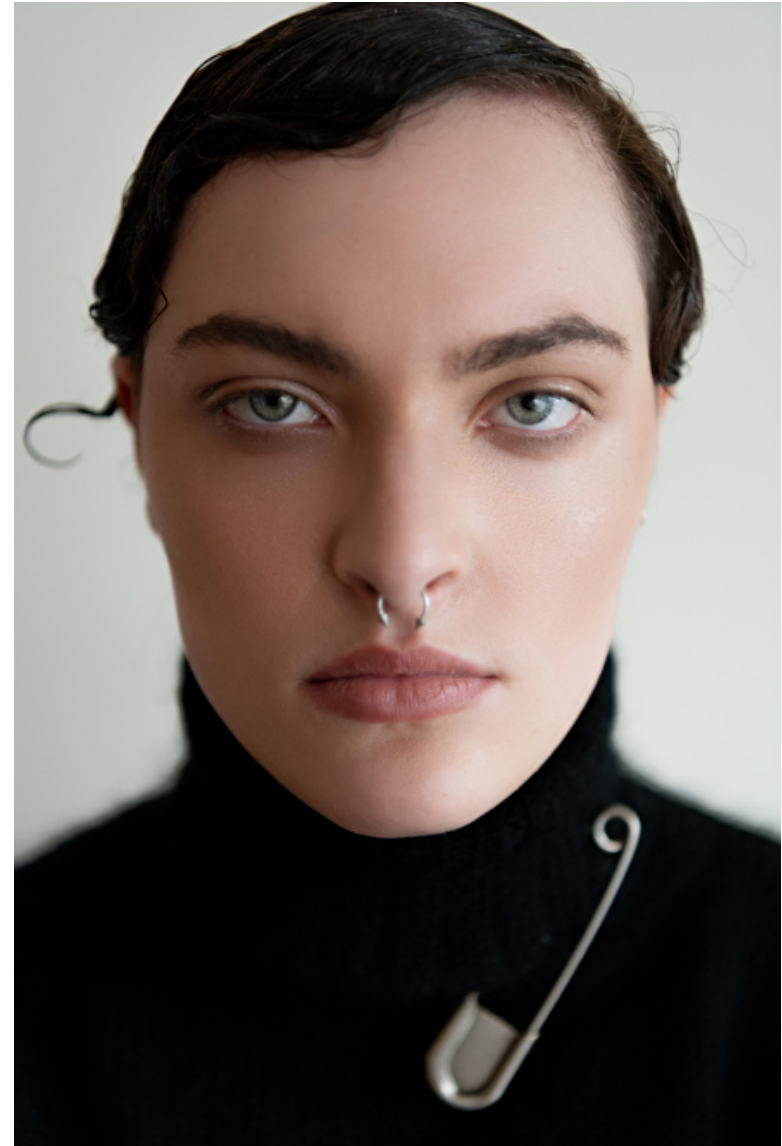

Vin Keely

Height 178cm / 5' 10.0"

Waist 84cm / 33"

Hips 101cm / 40"

Shoes EU/US/UK 41.5 / 9 / 7.5

Eyes Blue

Hair Brown

Inseam 81cm / 32"

Sleeve 68cm / 27"

Suit size 42cm / 32"

Suit cut Regular