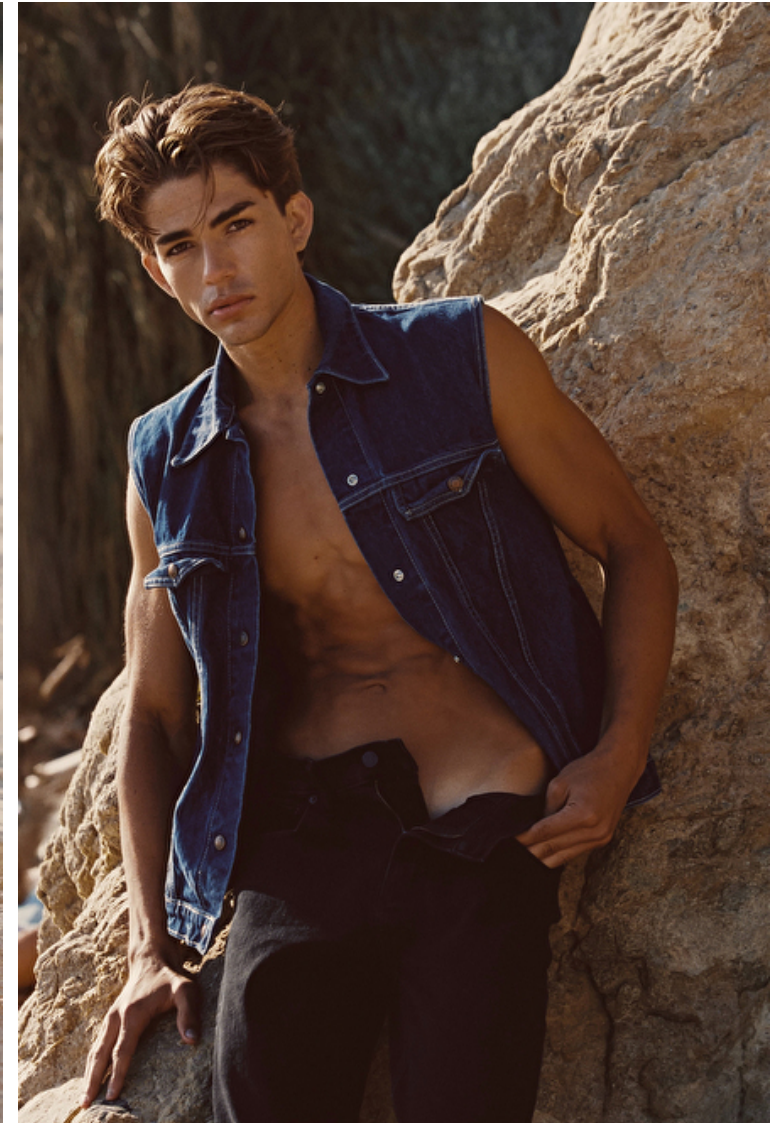

Select

MODEL MANAGEMENT

8255 Beverly Blvd suite 217, Los Angeles, 90048, California, United States

Phone: (213) 454-0991 Email: info.losangeles@selectmodel.com Website: <https://selectmodel.com/>

Will Cox

Height 183cm / 6' 0.0"

Waist 81cm / 32"

Shoes EU/US/UK 42.5 / 10 / 8.5

Eyes Hazel

Hair Brown

Inseam 86cm / 34"

Neck 37cm / 14.5"

Suit size 50cm / 40"

Suit cut Regular