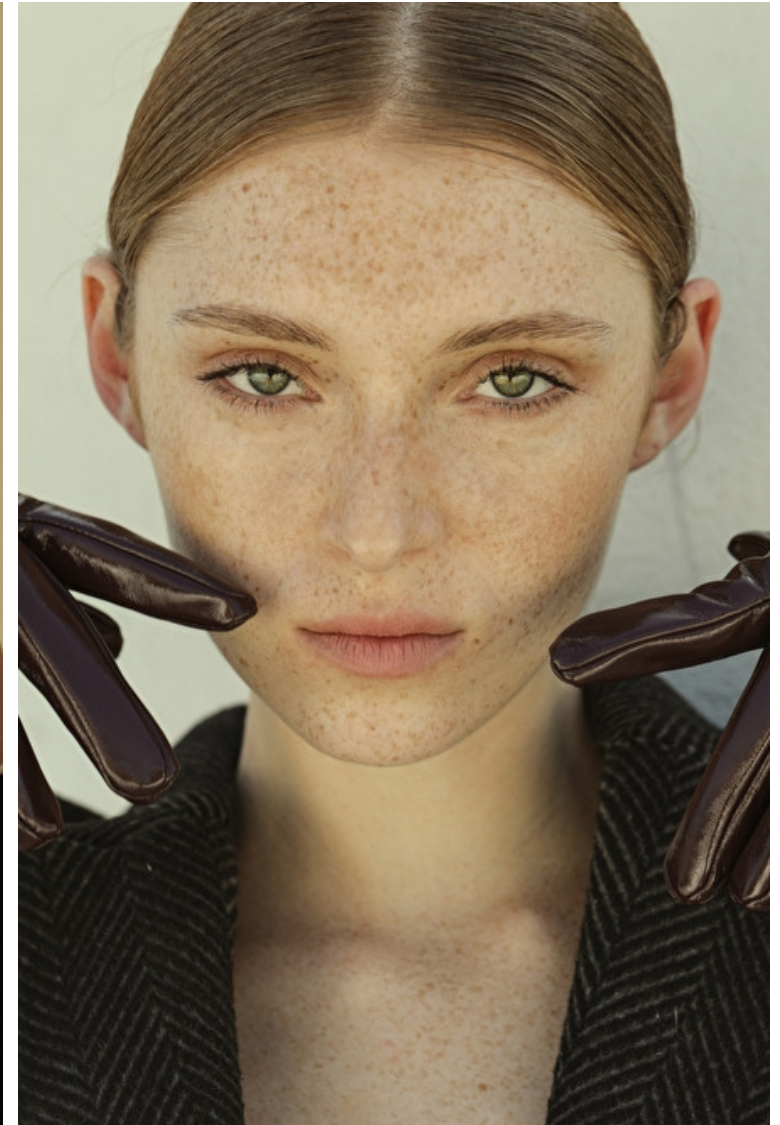

Select

MODEL MANAGEMENT

8255 Beverly Blvd suite 217, Los Angeles, 90048, California, United States

Phone: (213) 454-0991 Email: info.losangeles@selectmodel.com Website: <https://selectmodel.com/>

Willa Bryan

Height 180cm / 5' 11.0"

Size EU/US 32 / 2

Bust 84cm / 33"

Waist 64cm / 25"

Hips 96cm / 38"

Shoes EU/US/UK 39.5 / 8.5 / 6

Eyes Green

Hair Red

Location GA