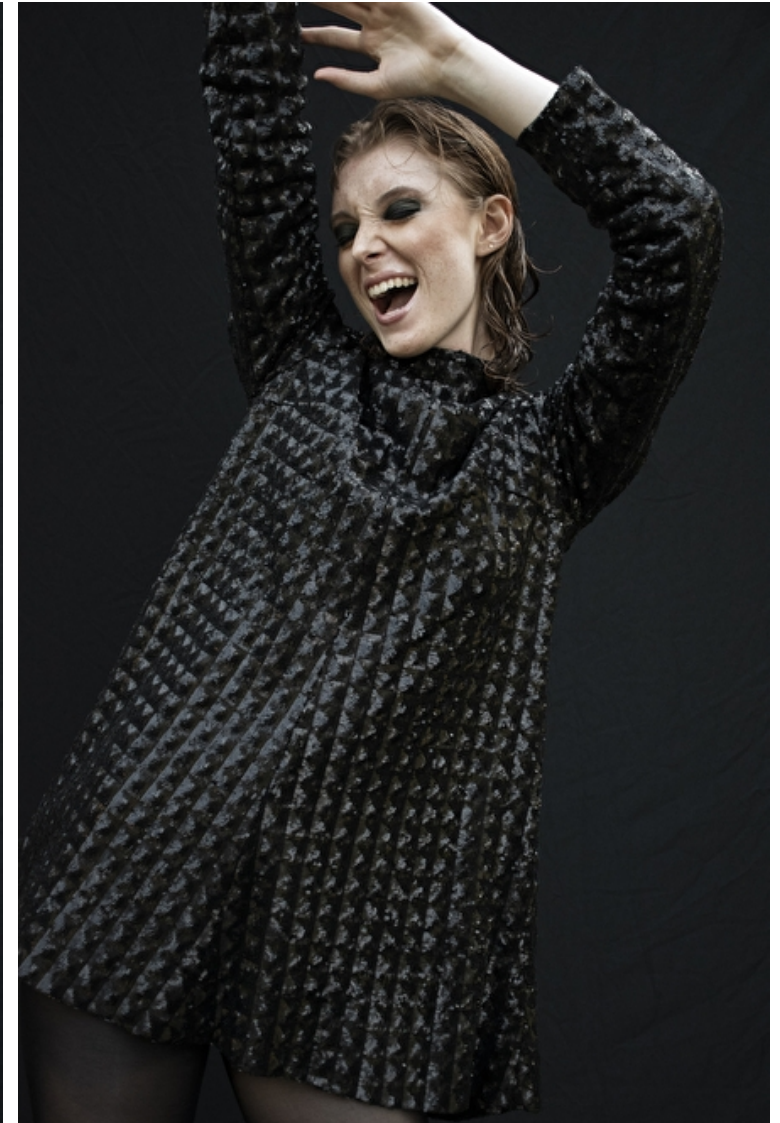

Select

MODEL MANAGEMENT

8255 Beverly Blvd suite 217, Los Angeles, 90048, California, United States

Phone: (213) 454-0991 Email: info.losangeles@selectmodel.com Website: <https://selectmodel.com/>

Willa Bryan

Height 180cm / 5' 11.0"

Size EU/US 32 / 2

Bust 84cm / 33"

Waist 64cm / 25"

Hips 96cm / 38"

Shoes EU/US/UK 39.5 / 8.5 / 6

Eyes Green

Hair Red

Location GA