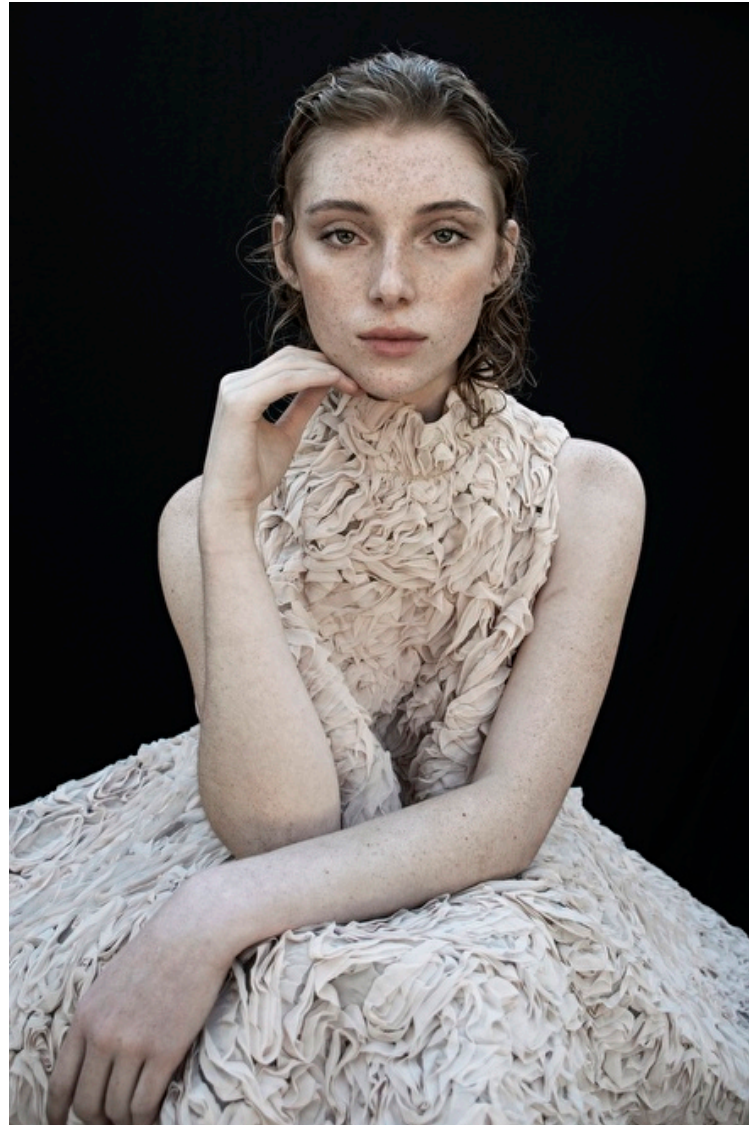

Select

MODEL MANAGEMENT

7250 Melrose Ave Suite 4, Los Angeles, 90046, California, United States

Phone: (213) 454-0991 Email: info.losangeles@selectmodel.com Website: <https://selectmodel.com/>

Willa Bryan

Height 180cm / 5' 11.0"

Size EU/US 32 / 2

Bust 87cm / 34.5"

Waist 66cm / 26"

Hips 96cm / 38"

Shoes EU/US/UK 39.5 / 8.5 / 6

Eyes Green

Hair Red

Location GA