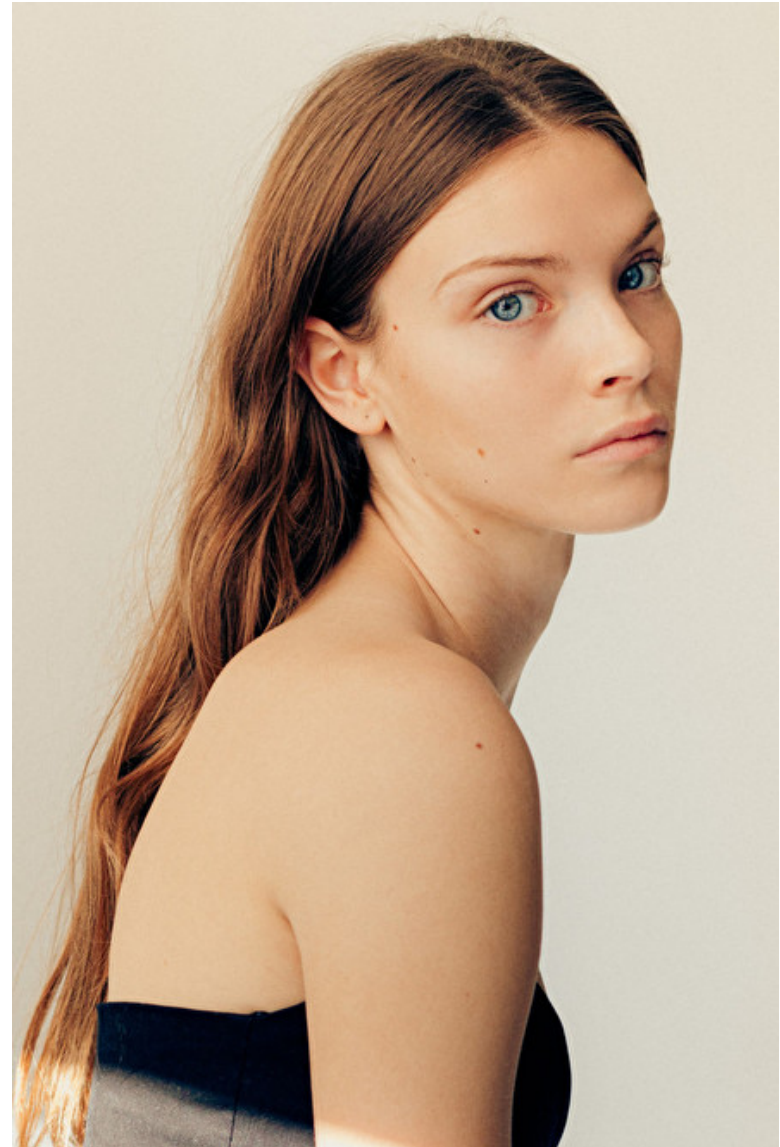

XANNIE CATER

Height 175cm / 5' 9.0"

Bust 81cm / 32"

Cup B

Hips 94cm / 37"

Waist 71cm / 28"

Shoes EU/US/UK 40 / 9 / 7

Hair Light brown

Hair length 1

Eyes Blue