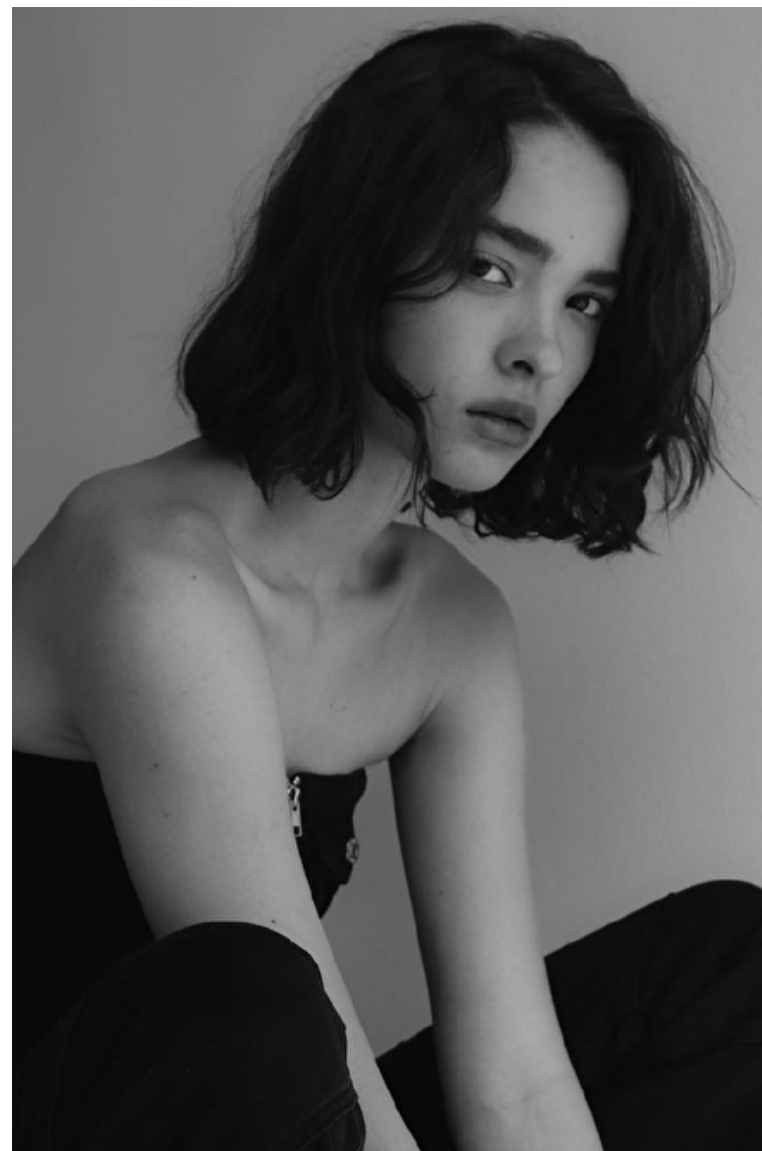

Select

MODEL MANAGEMENT

7250 Melrose Ave Suite 4, Los Angeles, 90046, California, United States

Phone: (213) 454-0991 **Email:** info.losangeles@selectmodel.com **Website:** <https://selectmodel.com/>

Zoie

Height 178cm / 5' 10.0"

Bust 81cm / 32"

Waist 61cm / 24"

Hips 89cm / 35"

Shoes EU/US/UK 37.5 / 7 / 4

Eyes Brown

Hair Brown

Location NYC