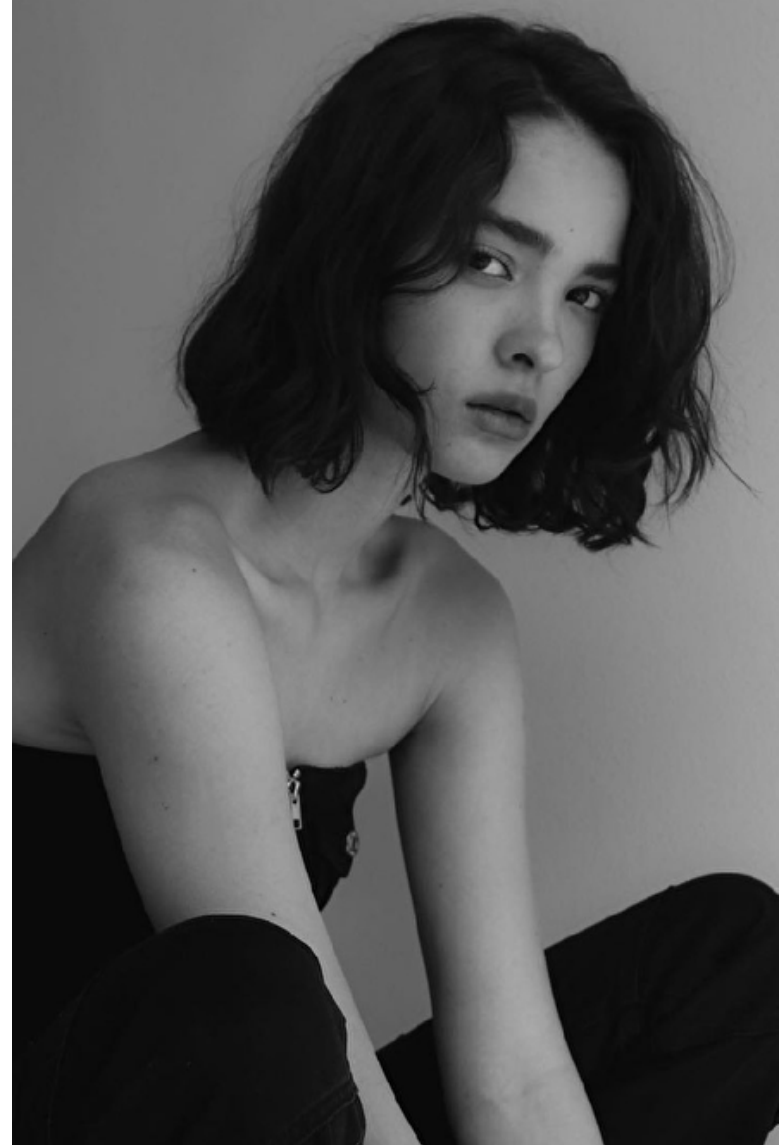

Height 178cm / 5' 10.0"

Bust 81cm / 32"

Waist 61cm / 24"

Hips 89cm / 35"

Shoes EU/US/UK 37.5 / 7 / 4

Eyes Brown

Hair Brown

Location NYC