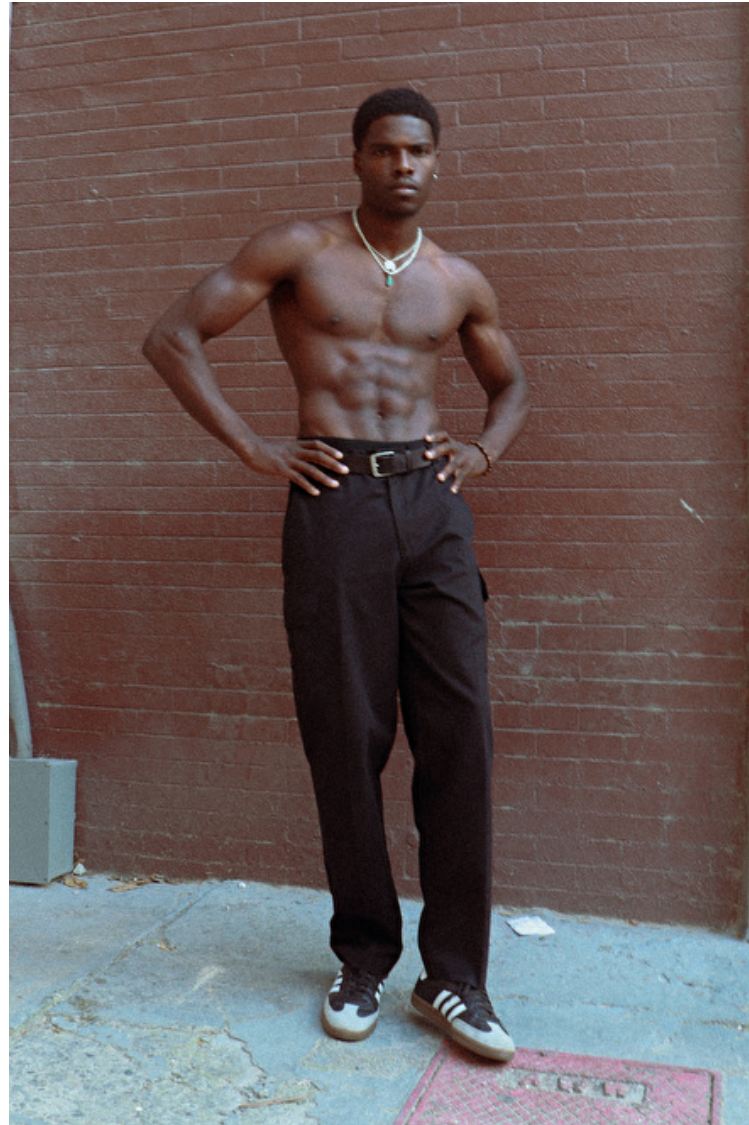

Select

MODEL MANAGEMENT

1400 Alton Rd Suite 103, Miami Beach, 33139, Florida, United States

Phone: (305) 672-6342 Fax: (305) 672-1749 Email: info.miami@selectmodel.com Website: <https://www.selectmodel.com/>

Ade Huff

Height 188cm / 6' 2.0"

Waist 81cm / 32"

Shoes EU/US/UK 45 / 12 / 10.5

Eyes Brown

Hair Black

Inseam 86cm / 34"

Neck 40cm / 15.5"

Sleeve 67cm / 26.5"

Suit size 50cm / 40"

Suit cut Long