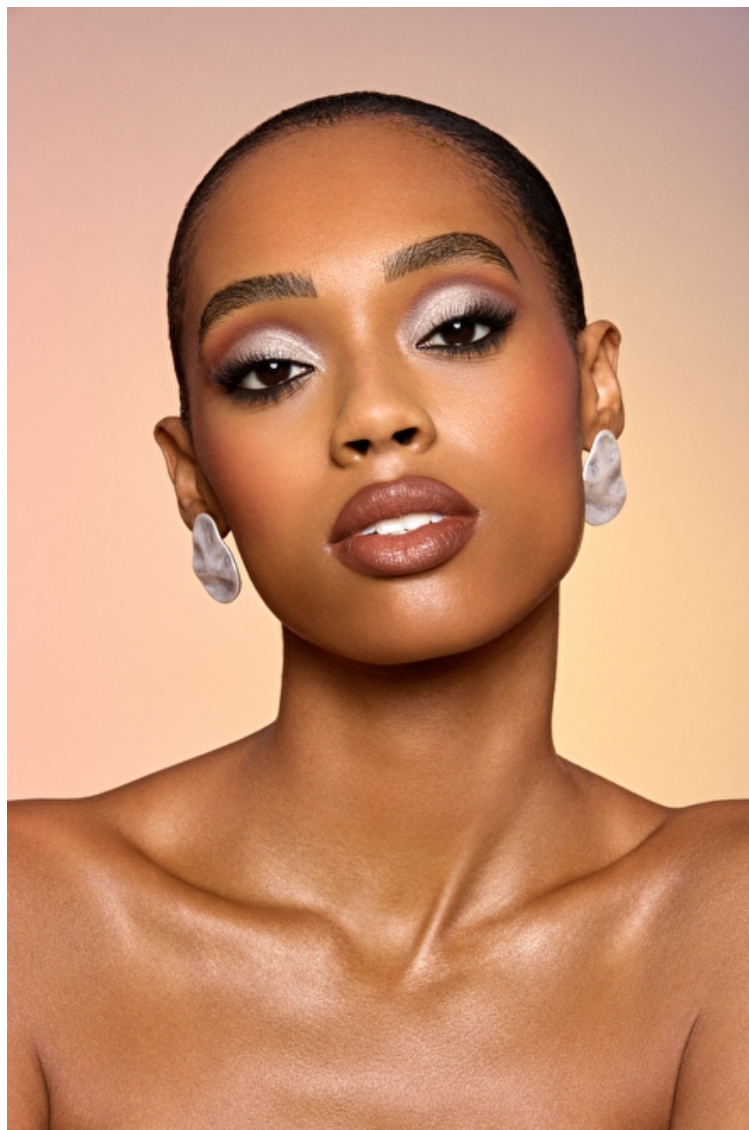

Select

MODEL MANAGEMENT

1400 Alton Rd Suite 103, Miami Beach, 33139, Florida, United States

Phone: (305) 672-6342 Fax: (305) 672-1749 Email: info.miami@selectmodel.com Website: <https://www.selectmodel.com/>

Ajahnae Baker

Height 180cm / 5' 11.0"

Bust 86cm / 34"

Waist 63cm / 25"

Hips 89cm / 35"

Shoes EU/US/UK 41.5 / 10 / 8

Eyes Dark brown

Hair Dark brown

Cup B