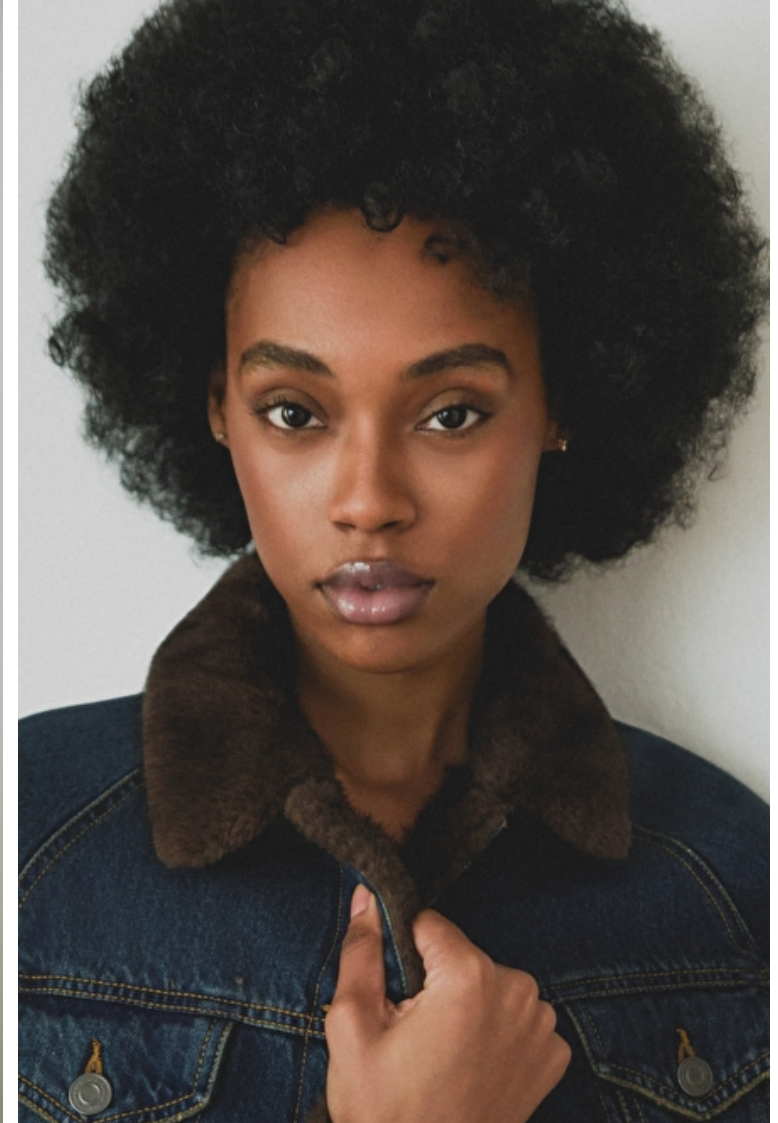

Select

MODEL MANAGEMENT

1400 Alton Rd Suite 103, Miami Beach, 33139, Florida, United States

Phone: (305) 672-6342 Fax: (305) 672-1749 Email: info.miami@selectmodel.com Website: <https://www.selectmodel.com/>

Ajahnae Baker

Height 180cm / 5' 11.0"

Bust 86cm / 34"

Waist 63cm / 25"

Hips 89cm / 35"

Shoes EU/US/UK 41.5 / 10 / 8

Eyes Dark brown

Hair Dark brown

Cup B